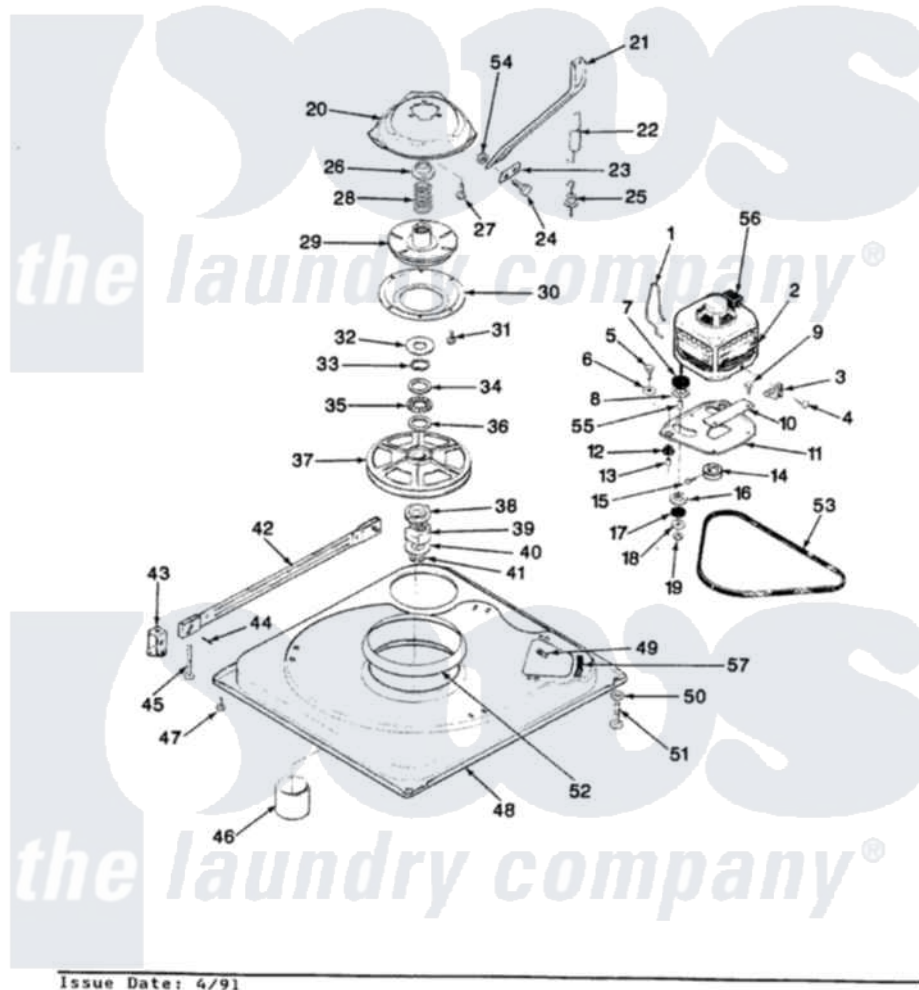

# Magic Chef W20HN3SC 01 - BASE & DRIVE

SECTION: BASE & DRIVE  
MODEL: W20HN-3SC

Issue Date: 4/91

Magic Chef [Residential Magic Chef W20HN3SC Washer Parts](#) Parts Diagram 01 - BASE & DRIVE  
Click on the part number to view part

Item	Original Part Number	Replaced By	Status	Part Description
1	<a href="#">35-0235</a>			Spring, Motor Pivot
2	35-2030		Not Available	MOTOR
"	LA-2002		Not Available	MOTOR KIT
3	<a href="#">33-9945</a>			Slide, Foot
4	25-7418	<a href="#">33001178</a>		Back, Tumbler
5	25-7833	<a href="#">21001977</a>		Screw
6	<a href="#">25-7834</a>			Washer, Motor/Base Screw
7	<a href="#">33-9946</a>			Isolator, Motor
8	33-9944	<a href="#">35-3570</a>		Washer, Motor Pivot
9	25-3083	<a href="#">212951</a>		Screw, No.6-32 X 1/4 Inch
10	33-9947		Not Available	DBL.PIVOT SLIDE
11	35-2810	<a href="#">21001783</a>		Plate And Screw Assembly
12	33-9941	<a href="#">35-3646</a>		Isolator, Motor Plate
13	<a href="#">25-7831</a>			Spacer, Mounting
14	35-2124	<a href="#">W10143344</a>		Pulley
15	<a href="#">25-7117</a>			Set Screw