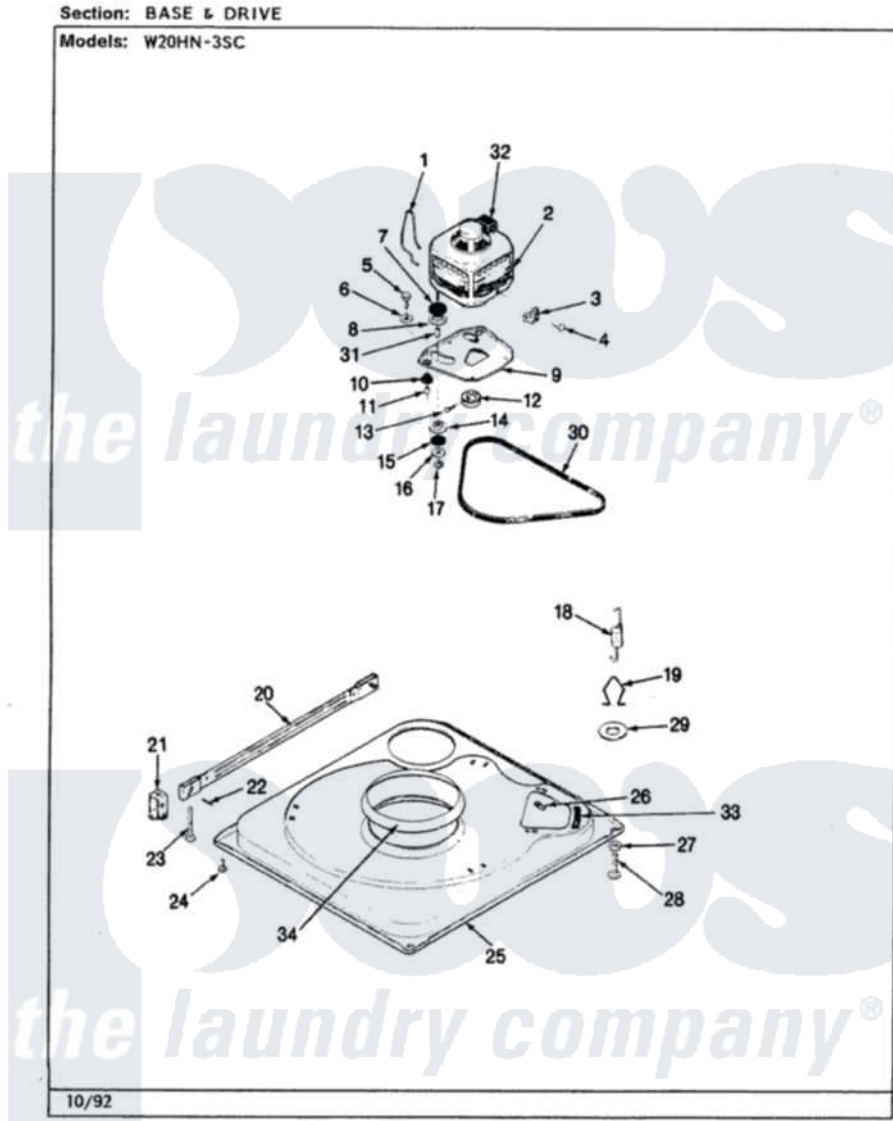

Magic Chef W20HN3SC 02 - BASE & DRIVE (REV. A-E)

Magic Chef [Residential Magic Chef W20HN3SC Washer Parts](#) Parts Diagram 02 - BASE & DRIVE (REV. A-E)
Click on the part number to view part

Item	Original Part Number	Replaced By	Status	Part Description
1	35-0235			Spring, Motor Pivot
2	LA-2002		Not Available	MOTOR KIT
"	35-2030		Not Available	MOTOR
3	33-9945			Slide, Foot
4	25-7418	33001178		Back, Tumbler
5	25-7833	21001977		Screw
6	25-7834			Washer, Motor/Base Screw
7	33-9946			Isolator, Motor
8	33-9944	35-3570		Washer, Motor Pivot
9	35-2810	21001783		Plate And Screw Assembly
10	33-9941	35-3646		Isolator, Motor Plate
11	25-7831			Spacer, Mounting
12	35-2124	W10143344		Pulley
13	25-7117			Set Screw
14	33-9943	35-3571		Slide, Motor Pivot
15	33-9967			Washer, Motor Isolator

16	25-7047		Washer, Flat
17	25-7325	Y707702	Locknut
18	35-2681		Not Available
"	35-3658		SPRING, SUSPENSION
			Spring, Suspension
19	35-2976		Not Available
			HOOK, SUSPENSION SPRING
20	35-2049	21001881	Bar, Stabilizer
21	35-2046		Bracket, Stabilizer
22	35-2052		Pin, Stabilizer
23	35-2050	22004469	Leg And Foot Self Stabalizing
24	25-7828	489483	Screw 10-32 X 1/2
"	35-3020	22004469	Leg And Foot Self Stabalizing
25	35-2984		Not Available
			BASE
26	25-7838	25-7845	Speednut, Motor
27	25-7915		Hex Nut
28	35-0837	25001119	Foot And Pad Assembly
"	35-0772	25001119	Foot And Pad Assembly
29	Y25-7951		Washer, Suspension Hook
30	35-2320	21352320	Belt, Drive
31	25-7830		Spacer
32	33-9765		Switch, Motor
33	35-2065		Pad, Motor Plate
34	35-2357	21002026	Snubber