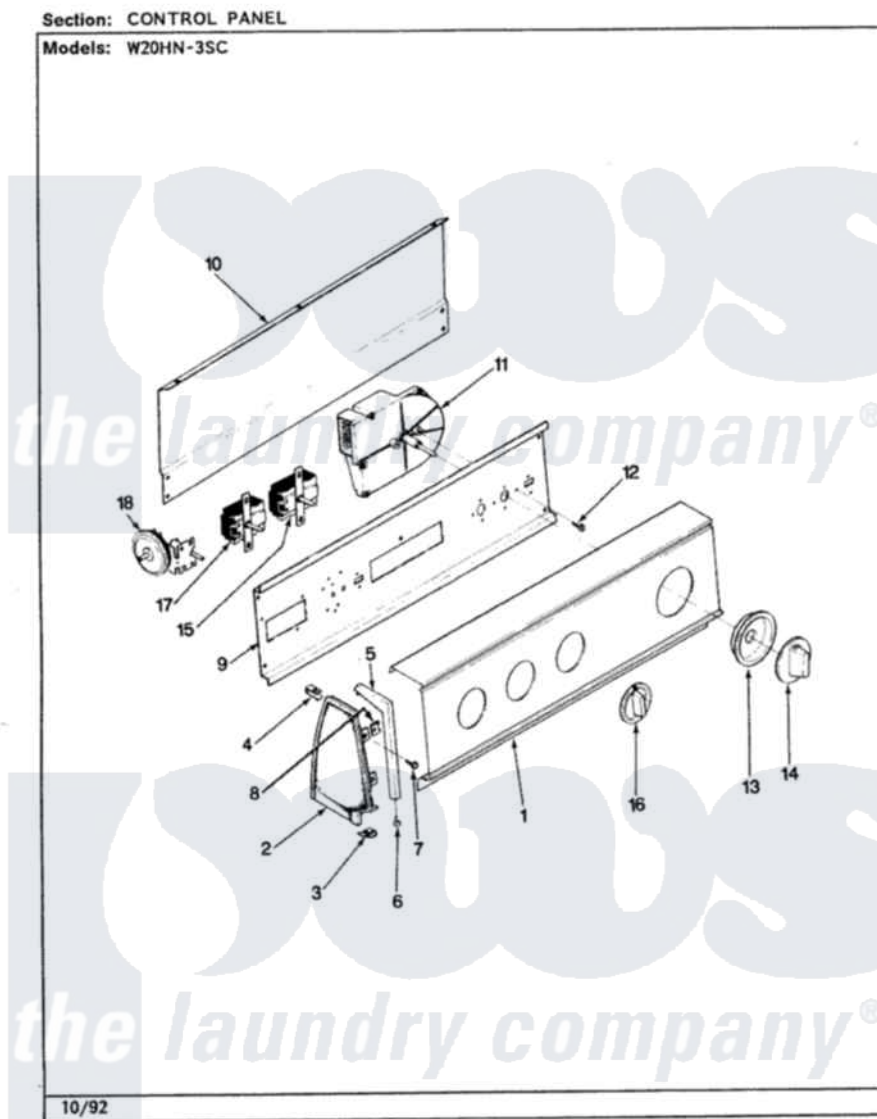

Magic Chef W20HN3SC 04 - CONTROL PANEL (REV. A-E)

Magic Chef [Residential Magic Chef W20HN3SC Washer Parts](#) Parts Diagram 04 - CONTROL PANEL (REV. A-E)
Click on the part number to view part

Item	Original Part Number	Replaced By	Status	Part Description
1	25-7702			Speedclip, End Cap To Control Panel
"	25-7793			Screw
"	35-2850			Control Panel
2	35-2487	21001451		Cap- End
"	35-2488	21001452		Cap- End
3	34-9487		Not Available	PLATE, REINFORCEMENT
"	25-7697	25-2219		Screw
"	25-7851			Speedclip, End Cap To Top
4	25-7435	33002917		Screw, No.10-16
"	25-7852			Speedclip, Rr Shld To End Cap
5	53-0278		Not Available	TRIM, END CAP (LT)
"	53-0277		Not Available	TRIM, END CAP (RT)
6	25-7760			Screw
7	25-3092	90767		Screw, 8A X 3/8 HeX Washer Head Tapping

8	25-7702		Speedclip, End Cap To Control Panel
9	53-1676		Shield, Control
10	25-7853	25-7933	Ring, Retaining
"	25-3092	90767	Screw, 8A X 3/8 HeX Washer Head Tapping
"	25-3457		Screw, Sems
"	35-2688	21001460	Shield, Rear
11	35-2845		Timer
12	25-0205	216412	Screw, Bracket To Timer
13	35-2254	12500058	Knob Ski
14	35-2486	12500058	Knob Ski
15	25-3092	90767	Screw, 8A X 3/8 HeX Washer Head Tapping
"	35-2838	35-2839	Switch
16	35-2185	21001283	Knob, Selector----Piq
17	35-2193		Not Available SWITCH, ROTARY SPEED
"	25-3092	90767	Screw, 8A X 3/8 HeX Washer Head Tapping
18	35-3283	21001554	Switch, Water Level
"	25-3092	90767	Screw, 8A X 3/8 HeX Washer Head Tapping
"	16000329		Not Available GUIDE, QUICK REF. - MAGIC CHEF
"	35-2801	21001554	Switch, Water Level
19	35-2919		Not Available MANUAL, USE & CARE