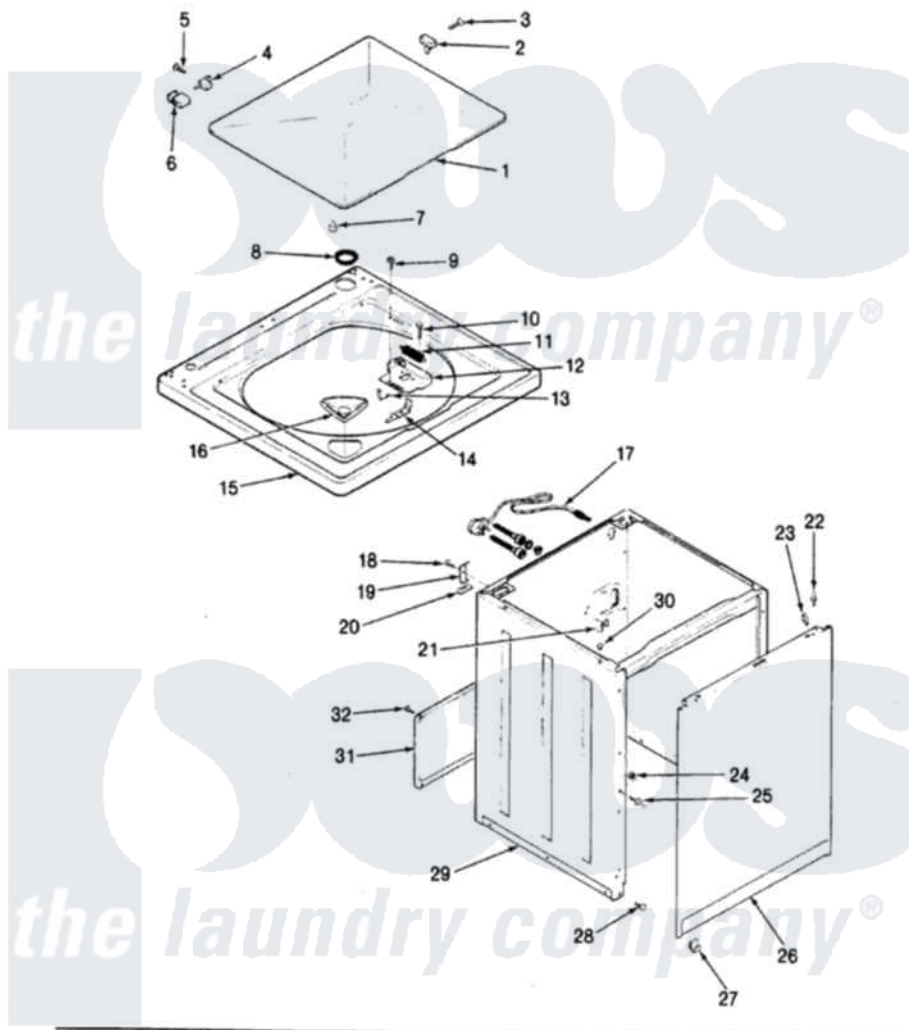

# Magic Chef W20HN3SC 05 - EXTERIOR

SECTION: EXTERIOR  
MODEL: W20HN-3SC

Issue Date: 4/91

Magic Chef [Residential Magic Chef W20HN3SC Washer Parts](#) Parts Diagram 05 - EXTERIOR  
Click on the part number to view part

Item	Original Part Number	Replaced By	Status	Part Description
1	<a href="#">35-2026</a>			Lid
2	<a href="#">25-7436</a>			Nylite Washer
"	<a href="#">43-0057</a>			Actuator, Door Switch
3	<a href="#">25-7438</a>			Screw
4	25-7086	<a href="#">Y0308025</a>		Washer, Stainless Steel
"	<a href="#">35-2045</a>			Pin, Hinge
5	<a href="#">25-7893</a>			Screw
6	<a href="#">35-2044</a>			Hinge, Lid
7	<a href="#">35-0581</a>			Bumper, Door
8	<a href="#">35-2063</a>			Bushing, Insulator
9	25-7463	<a href="#">7101P012-60</a>		Screw
10	25-7437	<a href="#">40040701</a>		Screw, Tapping No.6b-20
11	35-2814	<a href="#">12001187</a>		Kit, Lid Switch Assembly
12	35-2795	<a href="#">12001187</a>		Kit, Lid Switch Assembly
13	<a href="#">25-7878</a>			Clip
14	35-2805	<a href="#">12001187</a>		Kit, Lid Switch Assembly

15	<a href="#">35-2739</a>		Top, Cabinet
16	33-9906	<a href="#">21001167</a>	Dispenser, Bleach
17	35-0680	Not Available	CORD, POWER
18	<a href="#">25-7893</a>		Screw
19	33-7450	<a href="#">35-2846</a>	Hinge, Cabinet Top
20	<a href="#">33-0930</a>		Pad, Top Hinge
21	<a href="#">33-6099</a>		Clamp
22	<a href="#">53-0643</a>		Pin, Locator
23	<a href="#">34-9701</a>		Guide, Cabinet
24	25-0224	<a href="#">3400029</a>	Nut, Adapter Plate
25	<a href="#">53-0643</a>		Pin, Locator
26	<a href="#">35-2084</a>		Panel, Front
27	<a href="#">53-0120</a>		Clip, Front Panel
28	<a href="#">33-2653</a>		Bumper, Cabinet
30	<a href="#">33-2653</a>		Bumper, Cabinet
31	35-2108	<a href="#">21001871</a>	Cabinet
32	25-7733	<a href="#">681414</a>	Screw, 10AB X 1/2