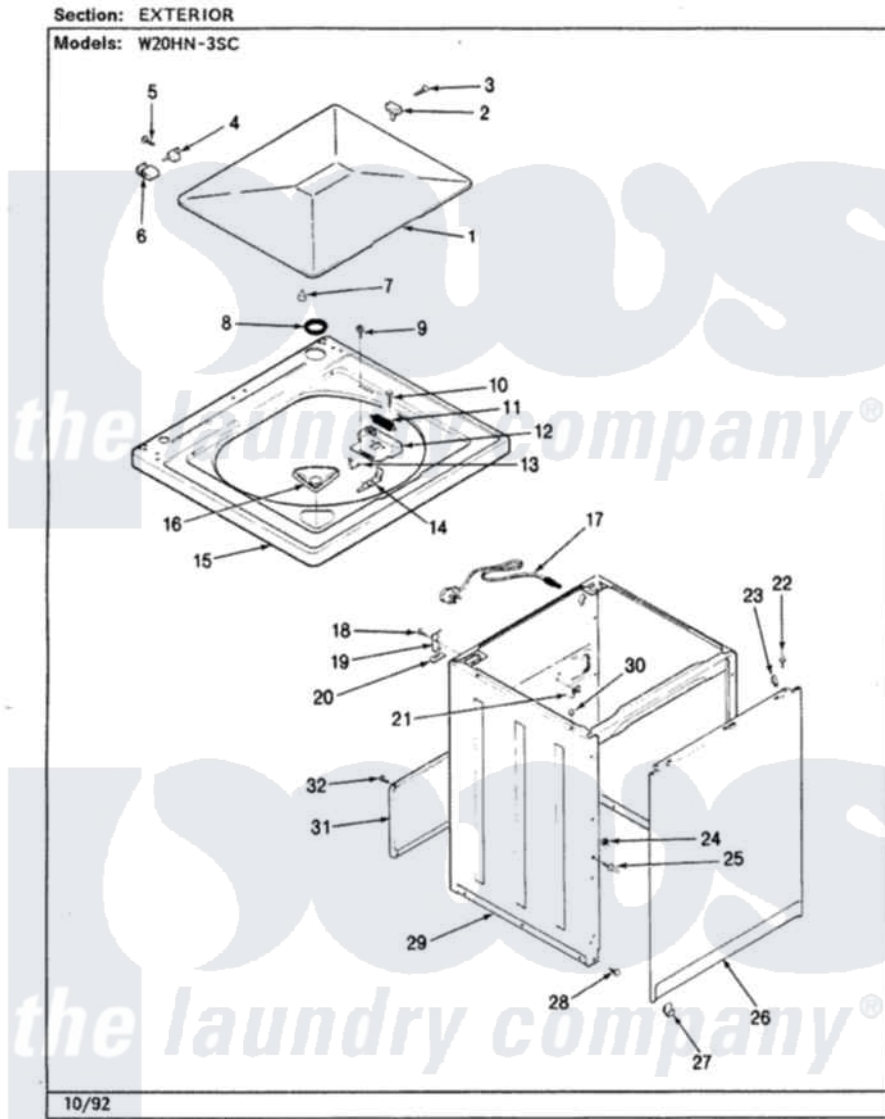

Magic Chef W20HN3SC 06 - EXTERIOR (REV. A-E)

Magic Chef [Residential Magic Chef W20HN3SC Washer Parts](#) Parts Diagram 06 - EXTERIOR (REV. A-E)
Click on the part number to view part

Item	Original Part Number	Replaced By	Status	Part Description
1	35-2026			Lid
2	25-7436			Nylite Washer
"	43-0057			Actuator, Door Switch
3	25-7438			Screw
4	25-7086	Y0308025		Washer, Stainless Steel
"	35-2045			Pin, Hinge
5	25-7893			Screw
6	35-2044			Hinge, Lid
7	35-0581			Bumper, Door
8	35-2063			Bushing, Insulator
"	35-2064			Bushing, Insulating
9	25-7463	7101P012-60		Screw
10	25-7437	40040701		Screw, Tapping No.6b-20
11	35-2814	12001187		Kit, Lid Switch Assembly
12	35-2795	12001187		Kit, Lid Switch Assembly
13	25-7878			Clip

14	35-2805	12001187	Kit, Lid Switch Assembly
15	35-2739		Top, Cabinet
16	33-9906	21001167	Dispenser, Bleach
17	35-0680		Not Available
18	25-7893		CORD, POWER
19	33-7450	35-2846	Screw
20	33-0930		Hinge, Cabinet Top
21	25-7796	596669	Pad, Top Hinge
22	53-0643		Clamp, Manifold
23	25-7220		Pin, Locator
24	25-0224	3400029	Clip, Cabinet Top
25	53-0643		Nut, Adapter Plate
26	35-2084		Pin, Locator
27	53-0120		Panel, Front
28	33-2653		Clip, Front Panel
29	35-2106	21001871	Bumper, Cabinet
30	33-2653		Cabinet
31	35-2108	21001871	Bumper, Cabinet
32	25-7733	681414	Cabinet
			Screw, 10AB X 1/2