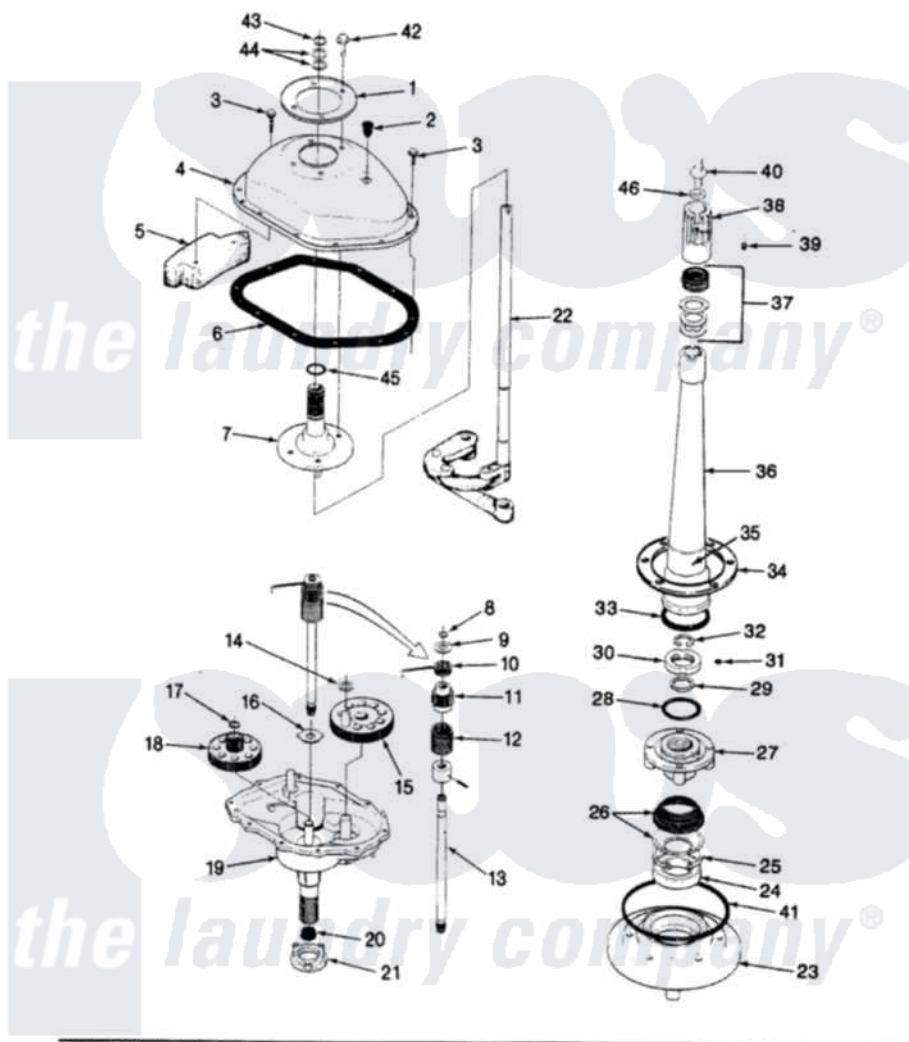

# Magic Chef W20HN3SC 07 - TRANSMISSION & RELATED PARTS

SECTION: TRANSMISSION & RELATED PARTS  
MODEL: W20HN-3SC

Issue Date: 4/91

Magic Chef Residential Magic Chef W20HN3SC Washer Parts Parts Diagram 07 - TRANSMISSION & RELATED PARTS

[Click on the part number to view part](#)

Item	Original Part Number	Replaced By	Status	Part Description
1	33-9893	<a href="#">33-7187</a>		Covr Reinforcmt
2	<a href="#">35-2621</a>			Plug, Oil Fill
3	<a href="#">25-7916</a>			Bolt
4	35-2620		Not Available	COVER, TRANSMISSION
5	<a href="#">35-2642</a>			Counterweight
6	35-1030		Not Available	GASKET, TRANSMISSION HOUSING
7	<a href="#">35-2654</a>			Drive Tube Assembly
8	<a href="#">25-7847</a>			Ring, Retaining
9	25-7416		Not Available	WASHER, FLAT
10	33-6114	<a href="#">33-6463</a>		Spring
11	<a href="#">35-2001</a>			Pinion, Drive
12	33-3195		Not Available	SPRING
13	<a href="#">LA-2005</a>			Clutch Assembly Kit
"	35-2116		Not Available	DRIVE SHAFT & HUB ASSY
14	<a href="#">25-7091</a>			Thrust Washer