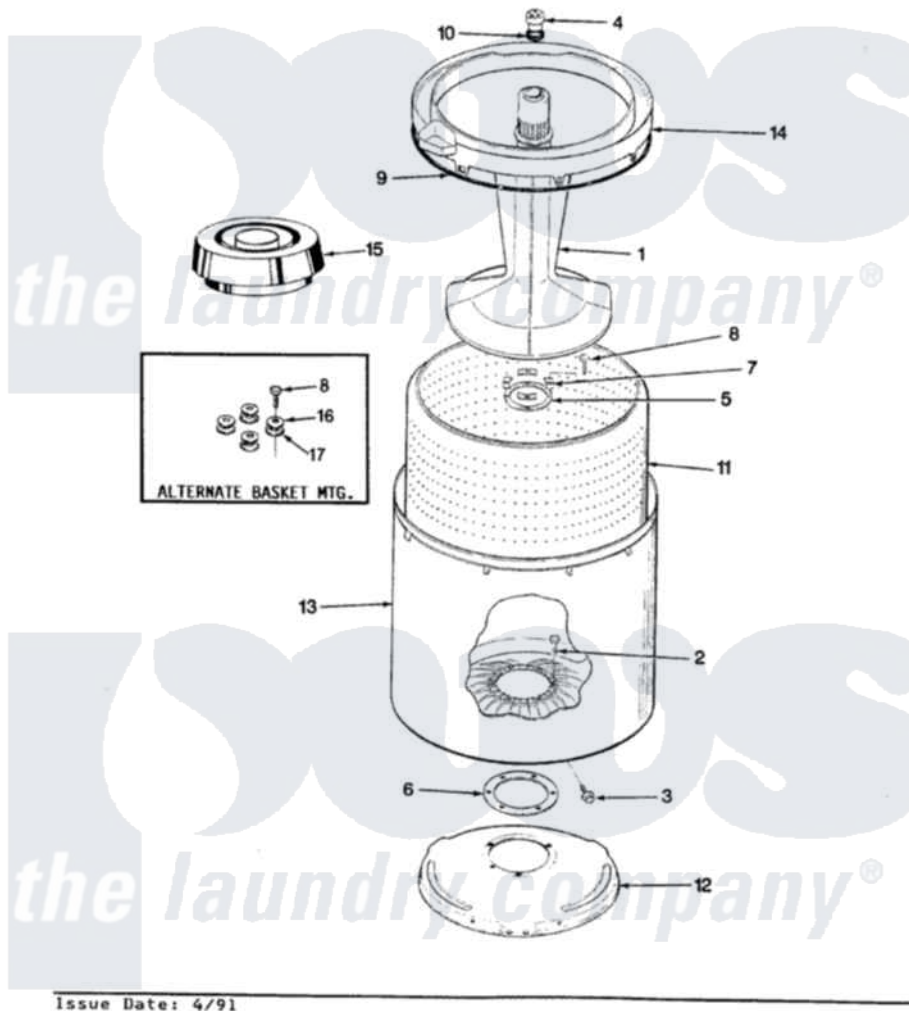

# Magic Chef W20HN3SC 09 - TUB

SECTION: TUB  
MODEL: W20HN-3SC

Issue Date: 4/91

Magic Chef [Residential Magic Chef W20HN3SC Washer Parts](#) Parts Diagram 09 - TUB  
Click on the part number to view part

Item	Original Part Number	Replaced By	Status	Part Description
1	35-2456	<a href="#">33-4352</a>		Agitator
2	35-2062	<a href="#">21001063</a>		Screw, Shoulder
3	25-7914	<a href="#">22002933</a>		Screw
4	<a href="#">33-6241</a>			Cap
5	<a href="#">33-8959</a>			Gasket
6	<a href="#">35-2061</a>			Gasket, Tub To Housing
7	33-8799		Not Available	REINF PLATE
8	25-7783	<a href="#">4356852</a>		Screw
9	<a href="#">35-2328</a>			Seal, Tub Top
10	<a href="#">25-7330</a>			Rubber Washer
11	35-2508		Not Available	BASKET WHITE
12	35-2529		Not Available	TUB SUPPORT
13	<a href="#">35-2038</a>			Tub
14	35-2262		Not Available	SHIELD, TUB TOP
"	35-2034		Not Available	TOP, TUB
15	<a href="#">35-2550</a>			Dispenser, Rinse