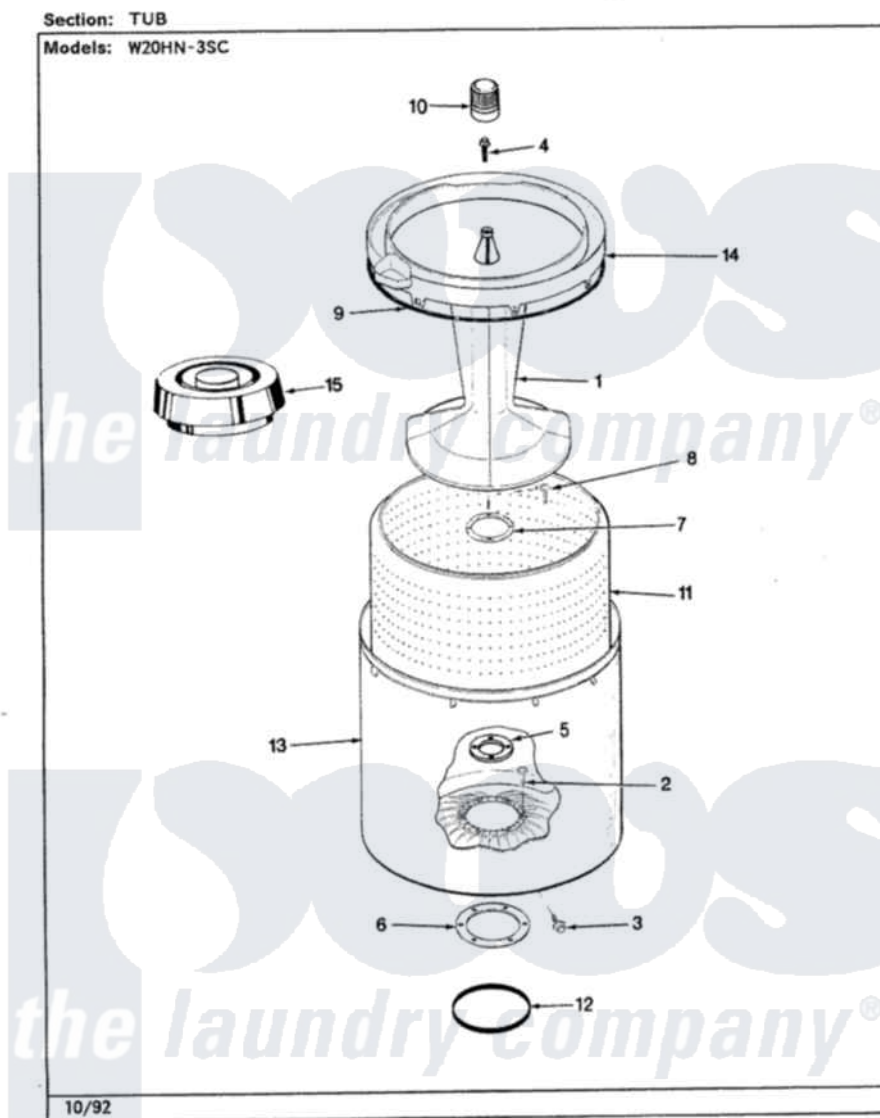

# Magic Chef W20HN3SC 10 - TUB (REV. A-E)

Magic Chef [Residential Magic Chef W20HN3SC Washer Parts](#) Parts Diagram 10 - TUB (REV. A-E)

[Click on the part number to view part](#)

Item	Original Part Number	Replaced By	Status	Part Description
1	<a href="#">35-3580</a>			Agitator
"	35-2717	<a href="#">35-3580</a>		Agitator
2	25-7947	<a href="#">21001063</a>		Screw, Shoulder
3	25-7953	<a href="#">22002933</a>		Screw
4	25-7948	<a href="#">W10309247</a>		Screw
5	<a href="#">35-3685</a>			Gasket, Basket To Centerpost
"	35-2980	<a href="#">35-3685</a>		Gasket, Basket To Centerpost
6	<a href="#">35-3686</a>			Gasket, Tub To Housing
"	<a href="#">35-2979</a>			Gasket, Tub/Hsg
7	<a href="#">35-3014</a>			Gasket And Reinf. Plate Assembly
8	25-7783	<a href="#">4356852</a>		Screw
9	<a href="#">35-2328</a>			Seal, Tub Top
10	<a href="#">35-2733</a>			Cap, Agitator
11	35-3016		Not Available	BASKET ASSY
12	<a href="#">35-2978</a>			Seal, Tub/Housing
13	<a href="#">35-3700</a>			Tub Assembly

"	35-2952	<a href="#">35-3700</a>	Tub Assembly
14	35-2262	Not Available	SHIELD, TUB TOP
"	35-2034	Not Available	TOP, TUB
"	35-3578	Not Available	TOP, TUB
15	<a href="#">35-2550</a>		Dispenser, Rinse