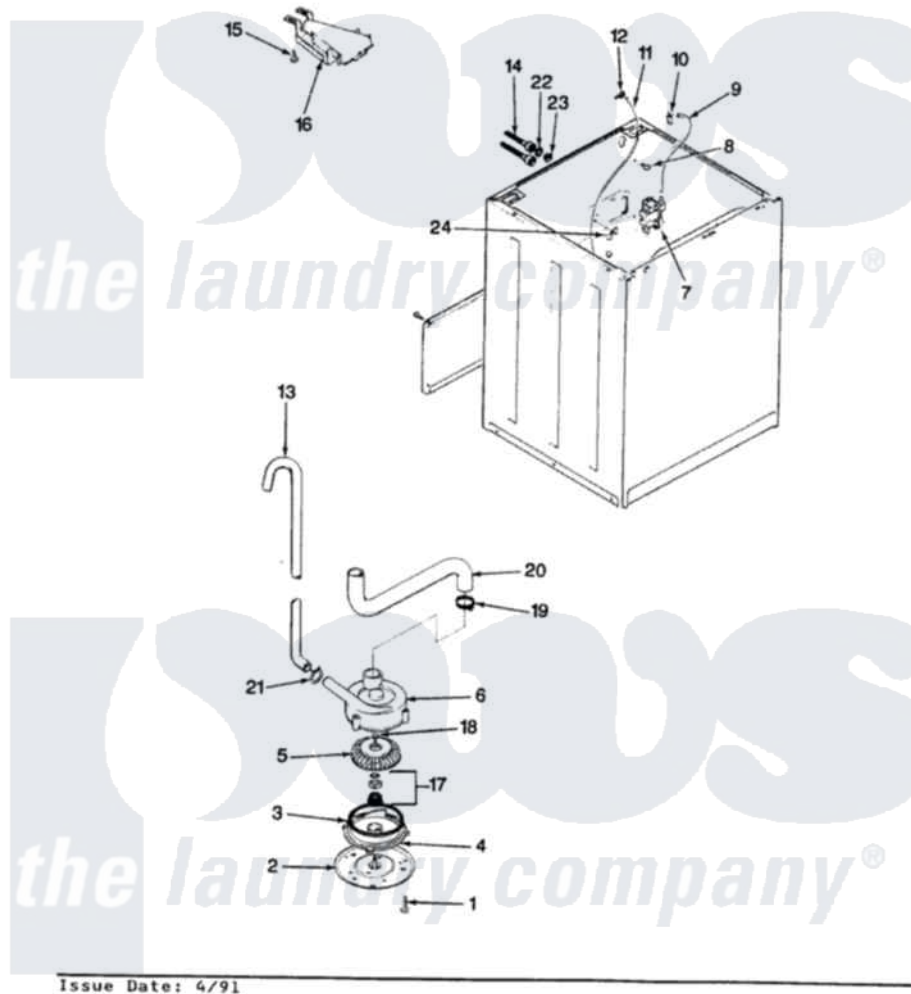

Magic Chef W20HN3SC 11 - WATER CARRYING & PUMP ASSEMBLY

SECTION: WATER CARRYING & PUMP ASSEMBLY
 MODEL: W20HN-3SC

Issue Date: 4/91

Magic Chef [Residential Magic Chef W20HN3SC Washer Parts](#) Parts Diagram 11 - WATER CARRYING & PUMP ASSEMBLY

[Click on the part number to view part](#)

Item	Original Part Number	Replaced By	Status	Part Description
1	25-7405	3196164		Screw
2	33-6035		Not Available	PLATE & PULLEY ASSY.
3	33-6032			Gasket
4	35-2058			Base, Pump
5	35-2057	35-6465		Pump Assem
6	35-2099	35-6465		Pump Assem
"	35-2056		Not Available	HOUSING, PUMP
7	25-7220			Clip, Cabinet Top
"	35-2374	35-2374N		Valve, Water
8	25-7867	596669		Clamp, Manifold
9	35-2378	12002749		Hose, Flume Kit
10	25-7867	596669		Clamp, Manifold
11	35-2261		Not Available	PAD, PRESSURE SWITCH HOSE
"	35-2322	21001748		Hose, Pressure Switch
12	33-6099			Clamp

13	33-9436	211704		Hose, Drain
14	33-7046	89503		Hose-Inlet
"	35-0873	76313		Hosefill
15	25-3092	90767		Screw, 8A X 3/8 HeX Washer Head Tapping
16	35-2051	21001760		Flume Assembly / Water Diverter
17	35-0707			Seal, Seat And "O" Ring
18	25-7894	W10001180		Screw
19	25-6069		Not Available	CORBIN CLAMP
20	35-2131		Not Available	HOSE, SUMP TO PUMP
21	25-7080	285655		Clamp, Hose
22	25-7048			Washer
23	33-7313	33-4264N		Strainer And Washer Kit
24	25-7796	596669		Clamp, Manifold