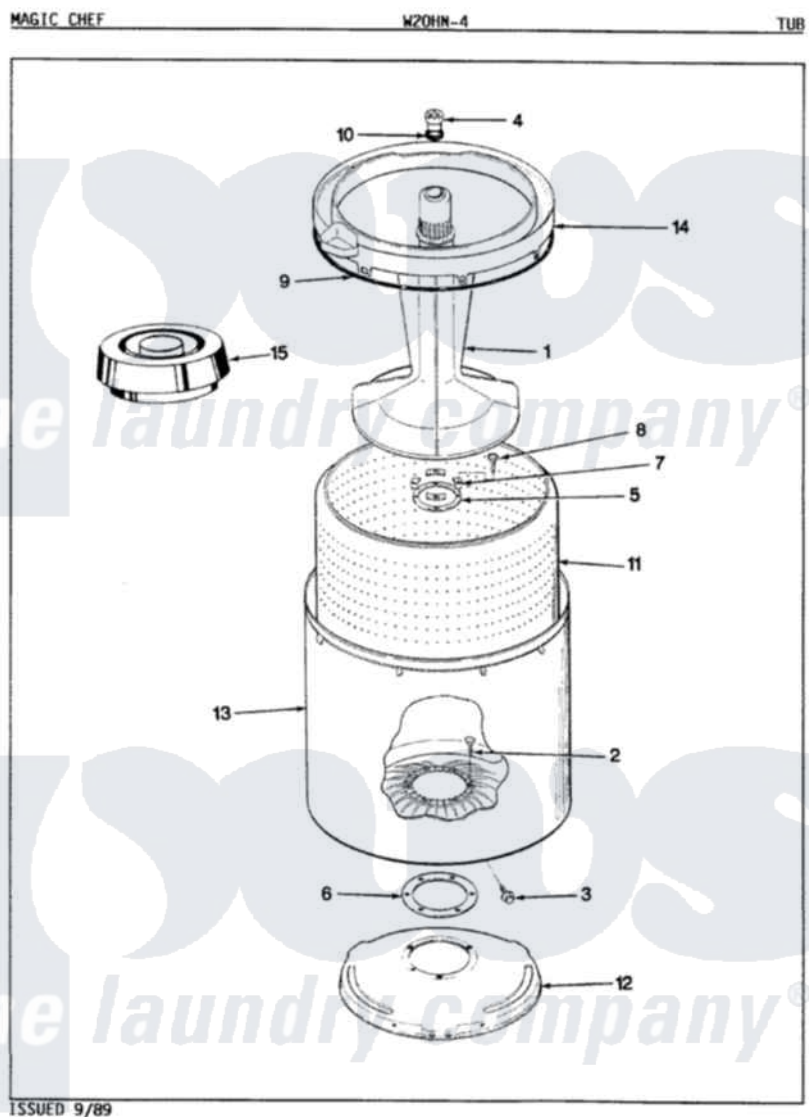

# Magic Chef W20HN4 04 - TUB

Magic Chef [Residential Magic Chef W20HN4 Washer Parts](#) Parts Diagram 04 - TUB  
 Click on the part number to view part

Item	Original Part Number	Replaced By	Status	Part Description
1	35-2371	<a href="#">33-4352</a>		Agitator
2	35-2062	<a href="#">21001063</a>		Screw, Shoulder
3	25-7914	<a href="#">22002933</a>		Screw
4	<a href="#">33-6241</a>			Cap
5	<a href="#">33-8959</a>			Gasket
6	<a href="#">35-2061</a>			Gasket, Tub To Housing
7	33-8799		Not Available	REINF PLATE
8	25-7783	<a href="#">4356852</a>		Screw
9	<a href="#">35-2328</a>			Seal, Tub Top
10	<a href="#">25-7330</a>			Rubber Washer
11	35-2381		Not Available	BASKET ASSY-WHITE
12	<a href="#">35-2023</a>			Tub Support
13	<a href="#">35-2038</a>			Tub
14	35-2034		Not Available	TOP, TUB
"	35-2262		Not Available	SHIELD, TUB TOP
15	33-9827	<a href="#">35-2550</a>		Dispenser, Rinse