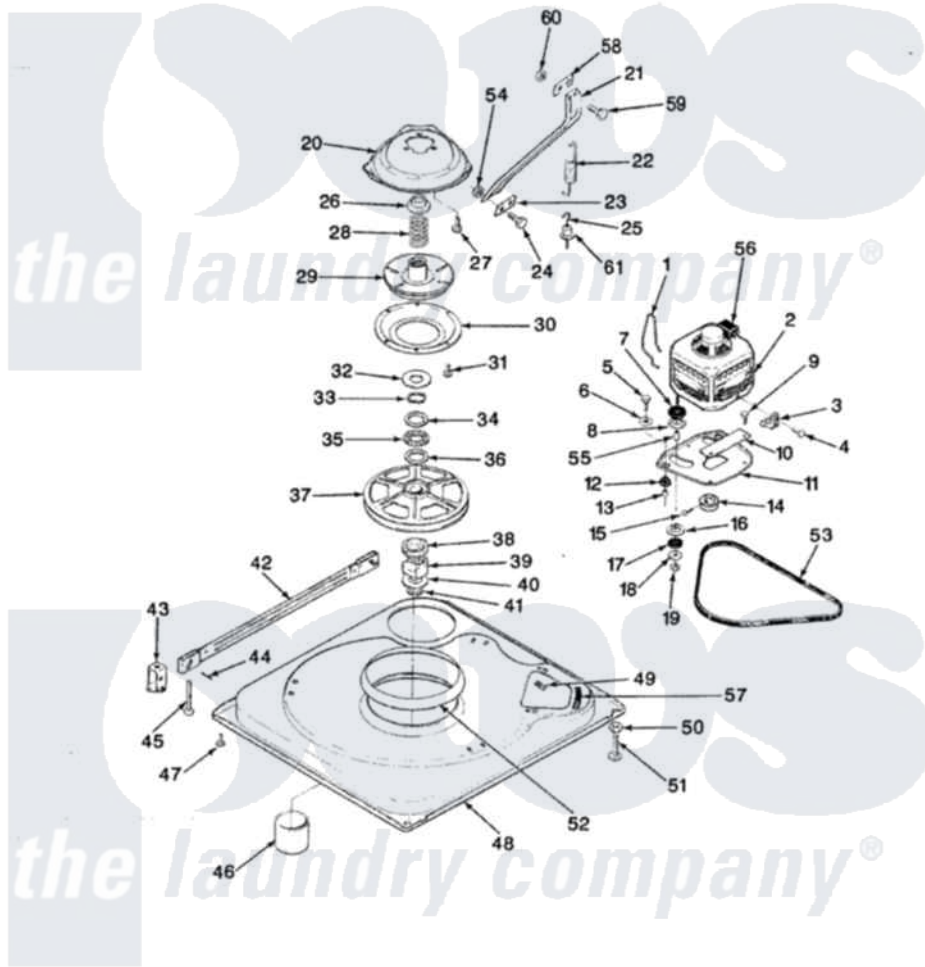

Magic Chef W20HN4C 01 - BASE & DRIVE (REV. A-B)

SECTION: BASE & DRIVE
 MODEL: W20JN-4C

Issue Date: 5/90

Magic Chef [Residential Magic Chef W20HN4C Washer Parts](#) Parts Diagram 01 - BASE & DRIVE (REV. A-B)
 Click on the part number to view part

Item	Original Part Number	Replaced By	Status	Part Description
1	35-0235			Spring, Motor Pivot
2	LA-2002		Not Available	MOTOR KIT
"	35-2030		Not Available	MOTOR
3	33-9945			Slide, Foot
4	25-7418	33001178		Back, Tumbler
5	25-7833	21001977		Screw
6	25-7834			Washer, Motor/Base Screw
7	33-9946			Isolator, Motor
8	33-9944	35-3570		Washer, Motor Pivot
9	25-3083	212951		Screw, No.6-32 X 1/4 Inch
10	33-9947		Not Available	DBL.PIVOT SLIDE
11	35-2021	21001783		Plate And Screw Assembly
12	33-9941	35-3646		Isolator, Motor Plate
13	25-7831			Spacer, Mounting
14	35-2124	W10143344		Pulley
15	25-7117			Set Screw