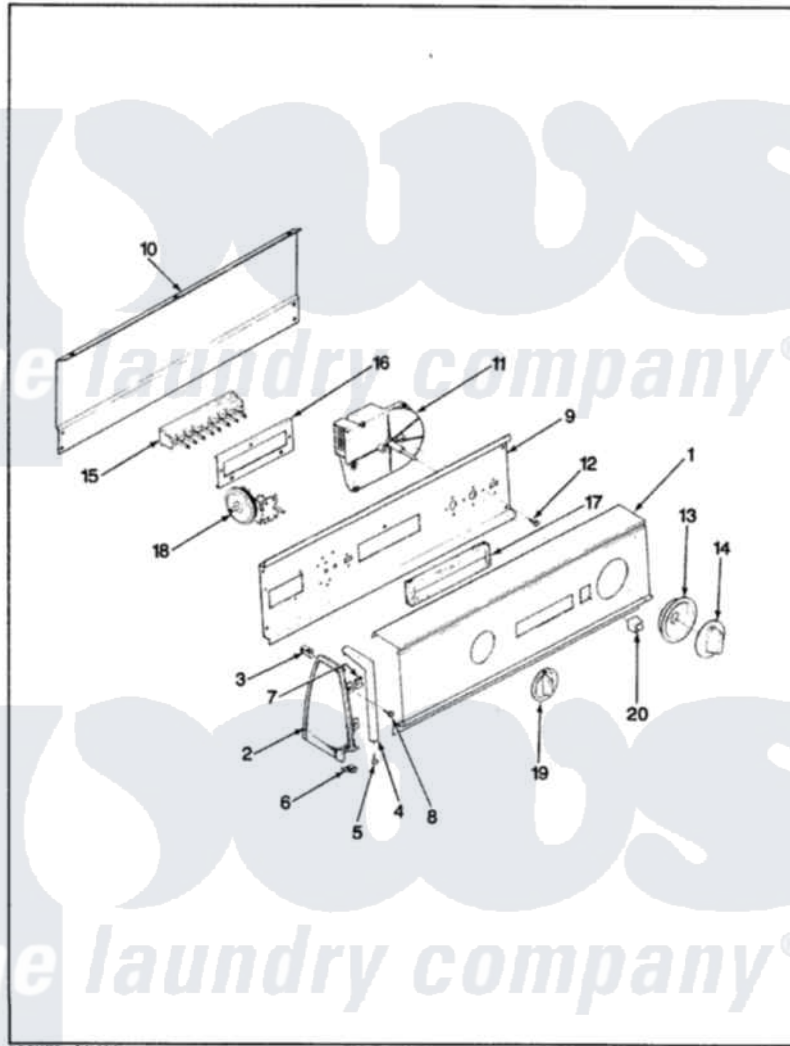

Magic Chef W20HN4C 02 - CONTROL PANEL (REV. A-B)

MAGIC CHEF

W20HN-4C

BACKGUARD

ISSUED 10/89

Magic Chef [Residential Magic Chef W20HN4C Washer Parts](#) Parts Diagram 02 - CONTROL PANEL (REV. A-B)
 Click on the part number to view part

Item	Original Part Number	Replaced By	Status	Part Description
1	25-7649	910187		Screw
"	25-7702			Speedclip, End Cap To Control Panel
"	35-2167		Not Available	CONTROL PANEL
2	35-2487	21001451		Cap- End
"	35-2488	21001452		Cap- End
"	53-0264			RH Endcap
"	53-0265			LH Endcap
3	25-7435	33002917		Screw, No.10-16
"	25-7852			Speedclip, Rr Shld To End Cap
4	53-0277		Not Available	TRIM, END CAP (RT)
"	53-0278		Not Available	TRIM, END CAP (LT)
5	25-7760			Screw
6	25-7697	25-2219		Screw
"	34-9487		Not Available	PLATE, REINFORCEMENT
"	25-7851			Speedclip, End Cap To Top

7	25-7702		Speedclip, End Cap To Control Panel
8	25-3092	90767	Screw, 8A X 3/8 HeX Washer Head Tapping
9	53-0267		Not Available
"	53-1677		Not Available
10	25-7583		Not Available
"	25-3457		Screw, Sems
"	25-3092	90767	Screw, 8A X 3/8 HeX Washer Head Tapping
"	35-2688	21001460	Shield, Rear
"	53-0268	21001460	Shield, Rear
11	35-2211		Not Available
12	25-0205	216412	Screw, Bracket To Timer
13	35-2254	12500058	Knob Ski
14	35-2486	12500058	Knob Ski
"	35-2187	12500058	Knob Ski
15	35-2197		Switch
16	33-6620		Not Available
"	25-3092	90767	Screw, 8A X 3/8 HeX Washer Head Tapping
17	33-8540		Not Available
18	25-3092	90767	Screw, 8A X 3/8 HeX Washer Head Tapping
"	35-2145	21001554	Switch, Water Level
19	35-2185	21001283	Knob, Selector---Piq
20	35-2366		Not Available
"	35-0385		Pushbutton