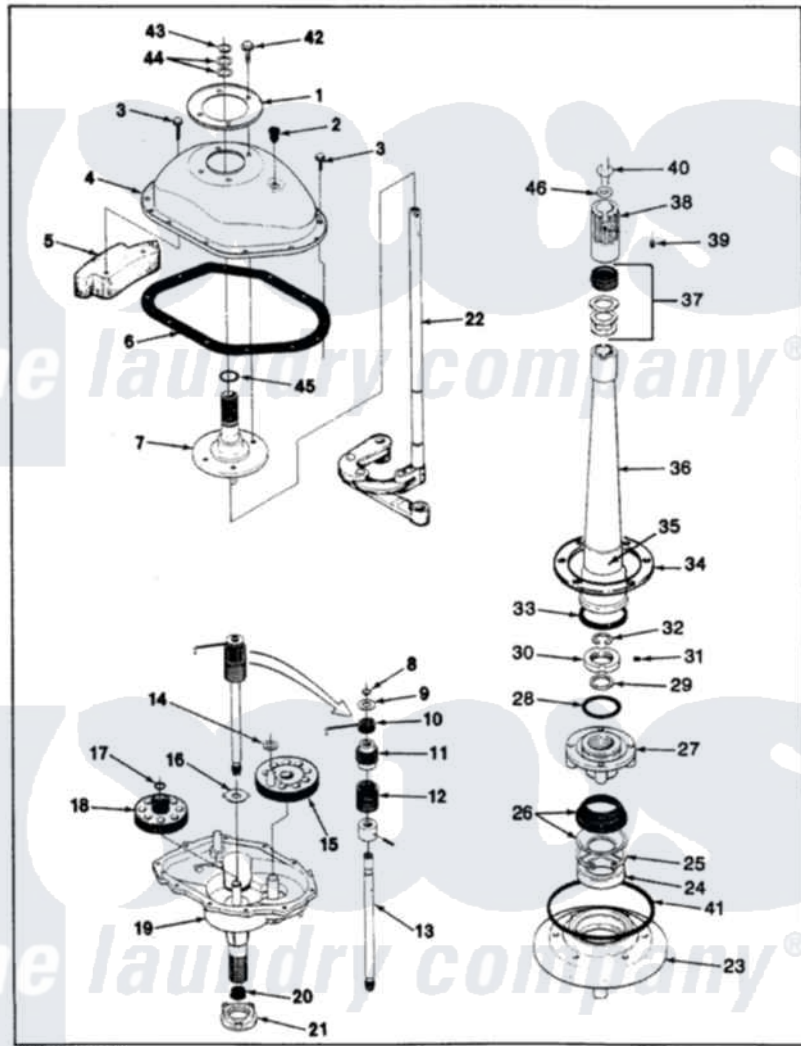

Magic Chef W20HN4C 03 - TRANSMISSION (REV. A-B)

MAGIC CHEF W20HN-4C TRANSMISSION & RELATED PARTS

ISSUED 11/89

Magic Chef [Residential Magic Chef W20HN4C Washer Parts](#) Parts Diagram 03 - TRANSMISSION (REV. A-B)
 Click on the part number to view part

Item	Original Part Number	Replaced By	Status	Part Description
1	33-9893	33-7187		Covr Reinforcmt
2	33-9373		Not Available	OIL FILL PLUG
3	25-7916			Bolt
4	33-4286N			Transmission Cover Kit
5	35-2130		Not Available	COUNTER WEIGHT
6	35-1030		Not Available	GASKET, TRANSMISSION HOUSING
7	33-8763	33-4286N		Transmission Cover Kit
8	25-7847			Ring, Retaining
9	25-7416		Not Available	WASHER, FLAT
10	33-6114	33-6463		Spring
11	35-2001			Pinion, Drive
12	33-3195		Not Available	SPRING
13	35-2116		Not Available	DRIVE SHAFT & HUB ASSY
"	LA-2005			Clutch Assembly Kit
14	25-7091			Thrust Washer
15	35-2043			Crank Gear

16	25-7274		Not Available	WASHER, STEEL
"	35-2070			Washer, Steel W/Tabs
"	35-2462	35-3825		Washer, Nylon
17	25-7853	25-7933		Ring, Retaining
18	35-2013	35-0547		Cluster Gear
19	35-2012		Not Available	TRANSMISSION HOUSING ASSY
20	35-2010	207843		Lip Seal Repair Kit
21	35-2111	12001562		Bearing Assembly
22	35-0628	35-3573		Linkage As
23	35-2059	35-2450		Housing Assembly, Bearing And Seal
24	35-2205			Bearing, Spin
25	25-7849			Retaining Ring
26	33-7224N			Tub Seal Assembly
27	33-9987		Not Available	BASKET HUB ASM
28	35-2061			Gasket, Tub To Housing
29	25-7722	33-4293N		Gasket Kit
30	33-9507	33-9504		Locknut
31	25-7120			Set Screw
32	25-7848			Retaining Ring
33	33-8718			Gasket
34	35-0930			Gasket
35	33-6790			Bearing, Agitator
36	33-4283N		Not Available	CENTERPOST KIT
37	33-7806N			Seal Assembly
38	33-9729		Not Available	DRIVE BLOCK ASM
39	25-7378			Set Screw
40	33-6817			Stud
41	35-2060			Seal, Tub To Housing
42	25-7359			Screw
43	25-7848			Retaining Ring
44	25-7057			Washer, Flat
45	25-7722	33-4293N		Gasket Kit
46	25-7316			Flat Washer
47	LA-2001		Not Available	TRANSMISSION REPLACEMENT KIT