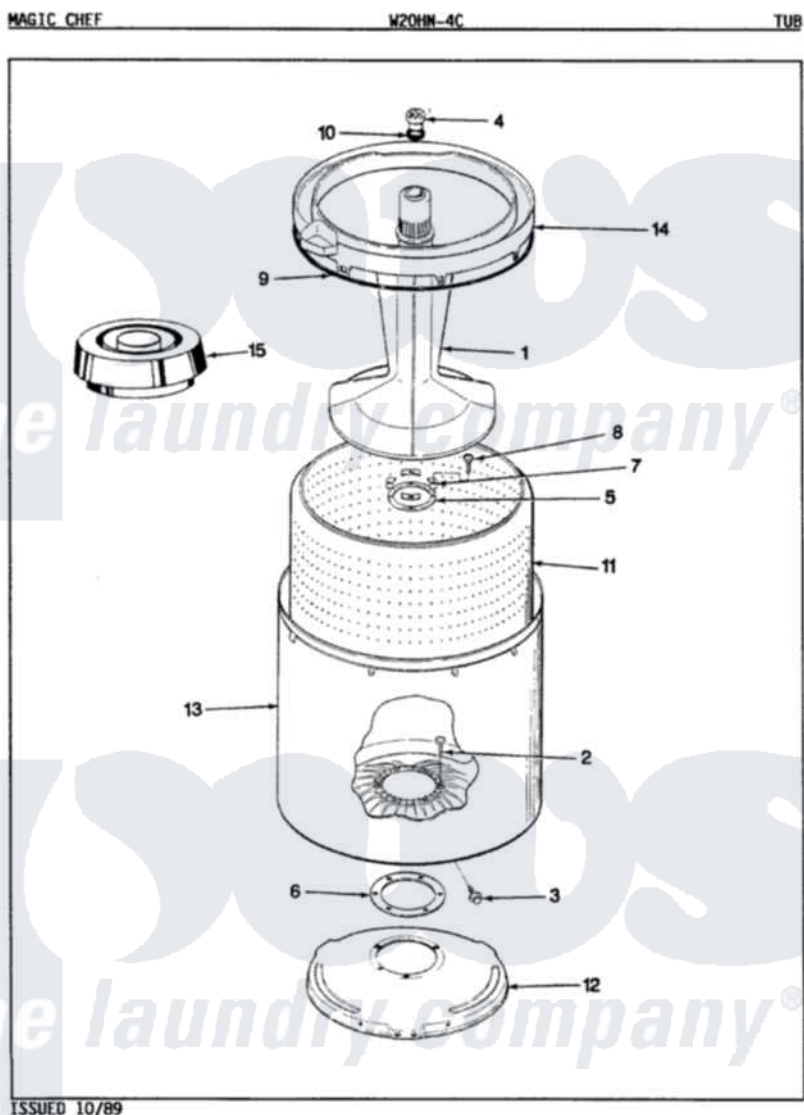

Magic Chef W20HN4C 04 - TUB (REV. A-B)

Magic Chef [Residential Magic Chef W20HN4C Washer Parts](#) Parts Diagram 04 - TUB (REV. A-B)
 Click on the part number to view part

Item	Original Part Number	Replaced By	Status	Part Description
1	35-2456	33-4352		Agitator
"	35-2371	33-4352		Agitator
2	35-2062	21001063		Screw, Shoulder
3	25-7914	22002933		Screw
4	33-6241			Cap
5	33-8959			Gasket
6	35-2061			Gasket, Tub To Housing
7	33-8799		Not Available	REINF PLATE
8	25-7783	4356852		Screw
9	35-2328			Seal, Tub Top
10	25-7330			Rubber Washer
11	35-2508		Not Available	BASKET WHITE
"	35-2381		Not Available	BASKET ASSY-WHITE
12	35-2023			Tub Support
13	35-2038			Tub
14	35-2262		Not Available	SHIELD, TUB TOP

" 35-2034

Not Available

TOP, TUB

15 33-9827

[35-2550](#)

Dispenser, Rinse

"

[35-2550](#)