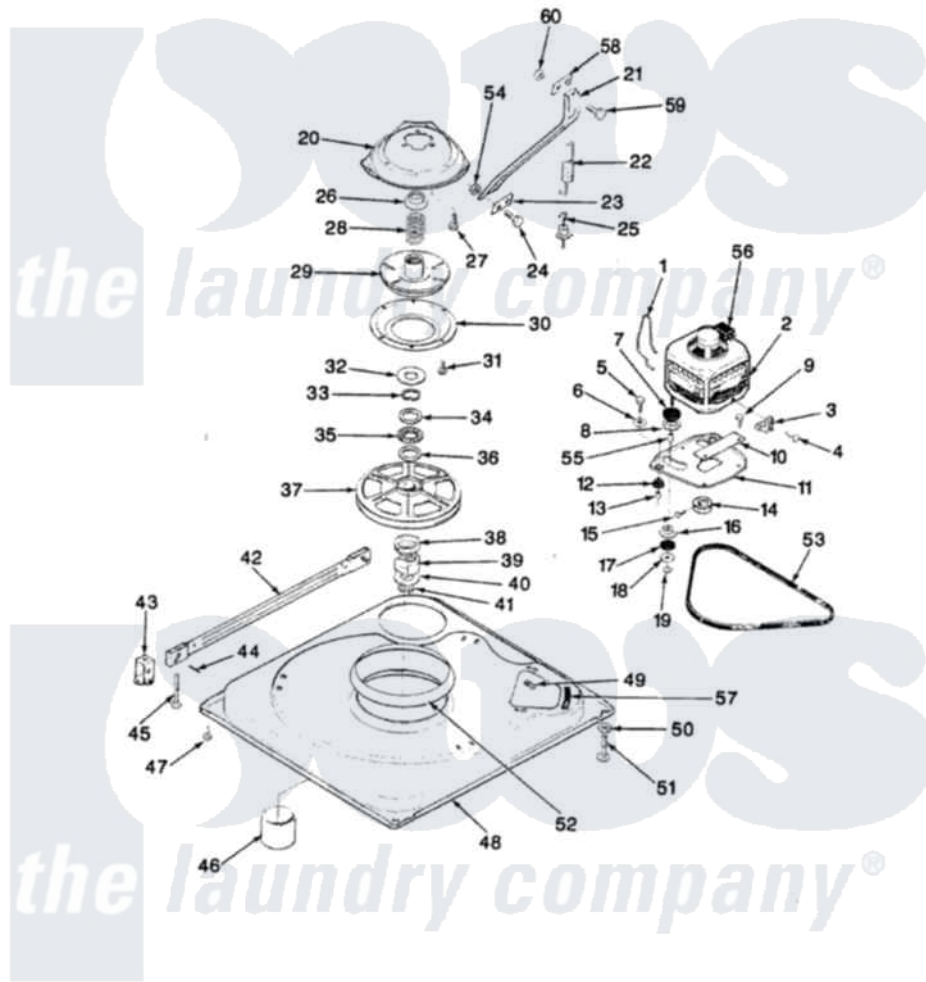

Magic Chef W20HN5 01 - BASE & DRIVE

SECTION: BASE & DRIVE
MODEL: W20HN-5

Issue Date: 5/98

Magic Chef [Residential Magic Chef W20HN5 Washer Parts](#) Parts Diagram 01 - BASE & DRIVE
Click on the part number to view part

Item	Original Part Number	Replaced By	Status	Part Description
1	35-0235			Spring, Motor Pivot
2	35-2030		Not Available	MOTOR
"	LA-2002		Not Available	MOTOR KIT
3	33-9945			Slide, Foot
4	25-7418	33001178		Back, Tumbler
5	25-7833	21001977		Screw
6	25-7834			Washer, Motor/Base Screw
7	33-9946			Isolator, Motor
8	33-9944	35-3570		Washer, Motor Pivot
9	25-3083	212951		Screw, No.6-32 X 1/4 Inch
10	33-9947		Not Available	DBL.PIVOT SLIDE
11	35-2021	21001783		Plate And Screw Assembly
12	33-9941	35-3646		Isolator, Motor Plate
13	25-7831			Spacer, Mounting
14	35-2124	W10143344		Pulley
15	25-7117			Set Screw