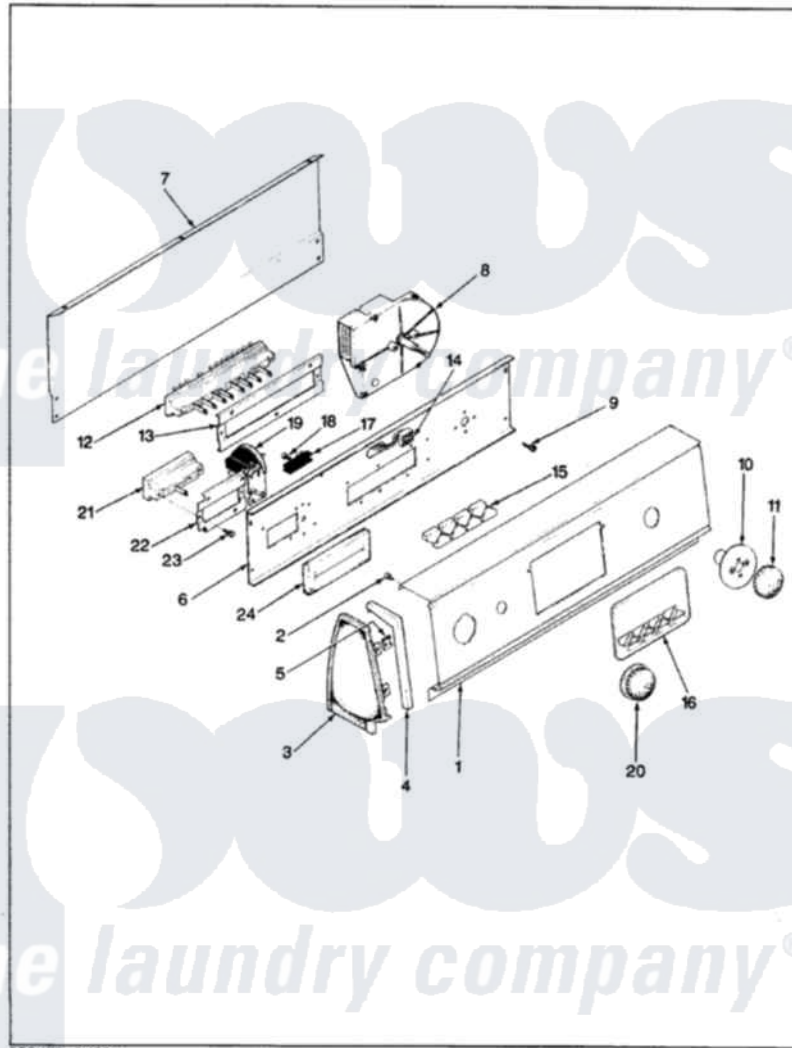

Magic Chef W20HN5 02 - CONTROL PANEL

MAGIC CHEF

W20HN-5

BACKGUARD

ISSUED 9/89

Magic Chef [Residential Magic Chef W20HN5 Washer Parts](#) Parts Diagram 02 - CONTROL PANEL
 Click on the part number to view part

Item	Original Part Number	Replaced By	Status	Part Description
1	35-2166		Not Available	CONTROL PANEL
2	25-7852			Speedclip, Rr Shld To End Cap
"	25-7435	33002917		Screw, No.10-16
3	34-9487		Not Available	PLATE, REINFORCEMENT
"	25-7435	33002917		Screw, No.10-16
"	25-7697	25-2219		Screw
"	25-7649	910187		Screw
"	25-7852			Speedclip, Rr Shld To End Cap
"	25-7851			Speedclip, End Cap To Top
"	53-0265			LH Endcap
"	25-7702			Speedclip, End Cap To Control Panel
"	53-0264			RH Endcap
4	53-0277		Not Available	TRIM, END CAP (RT)
"	53-0278		Not Available	TRIM, END CAP (LT)