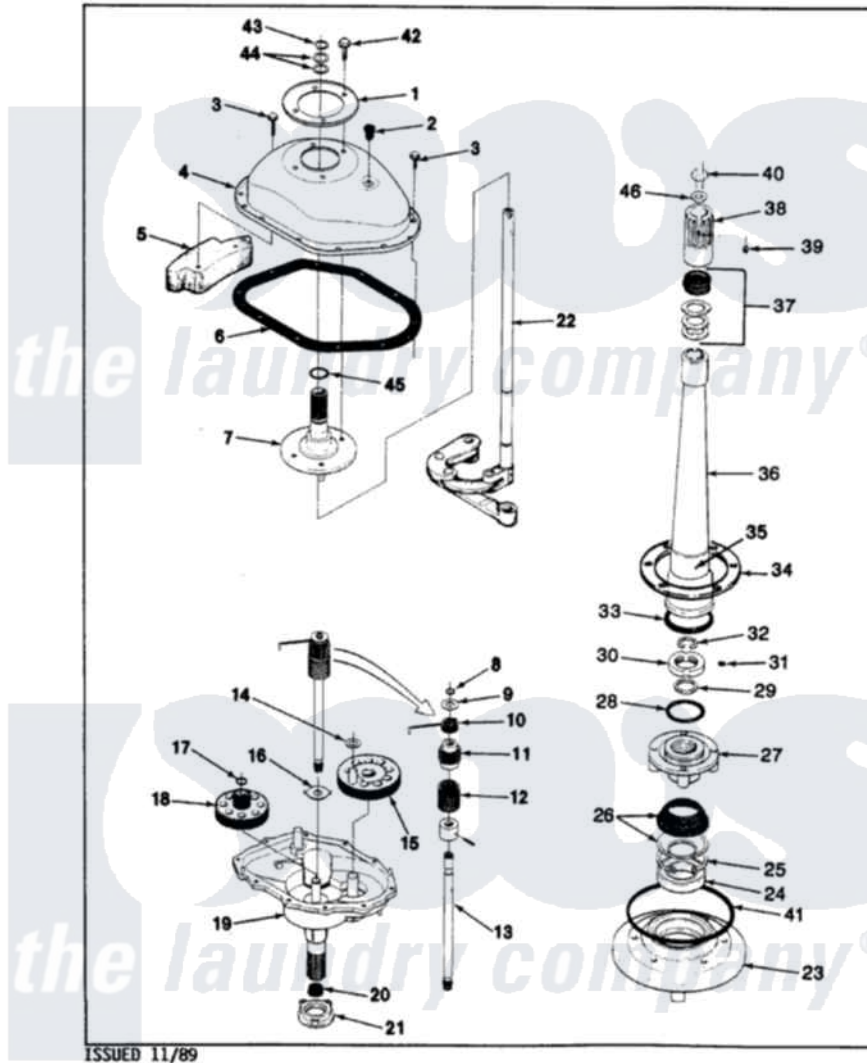

# Magic Chef W20HN5 04 - TRANSMISSION

MAGIC CHEF W20HN-5 TRANSMISSION & RELATED PARTS

Magic Chef Residential Magic Chef W20HN5 Washer Parts Parts Diagram 04 - TRANSMISSION  
 Click on the part number to view part

Item	Original Part Number	Replaced By	Status	Part Description
1	LA-2001		Not Available	TRANSMISSION REPLACEMENT KIT
"	33-9893	<a href="#">33-7187</a>		Covr Reinforcmt
2	33-9373		Not Available	OIL FILL PLUG
3	<a href="#">25-7916</a>			Bolt
4	<a href="#">33-4286N</a>			Transmission Cover Kit
5	35-2130		Not Available	COUNTER WEIGHT
6	35-1030		Not Available	GASKET, TRANSMISSION HOUSING
7	33-8763	<a href="#">33-4286N</a>		Transmission Cover Kit
8	<a href="#">25-7847</a>			Ring, Retaining
9	25-7416		Not Available	WASHER, FLAT
10	33-6114	<a href="#">33-6463</a>		Spring
11	<a href="#">35-2001</a>			Pinion, Drive
12	33-3195		Not Available	SPRING
13	35-2116		Not Available	DRIVE SHAFT & HUB ASSY
"	<a href="#">LA-2005</a>			Clutch Assembly Kit