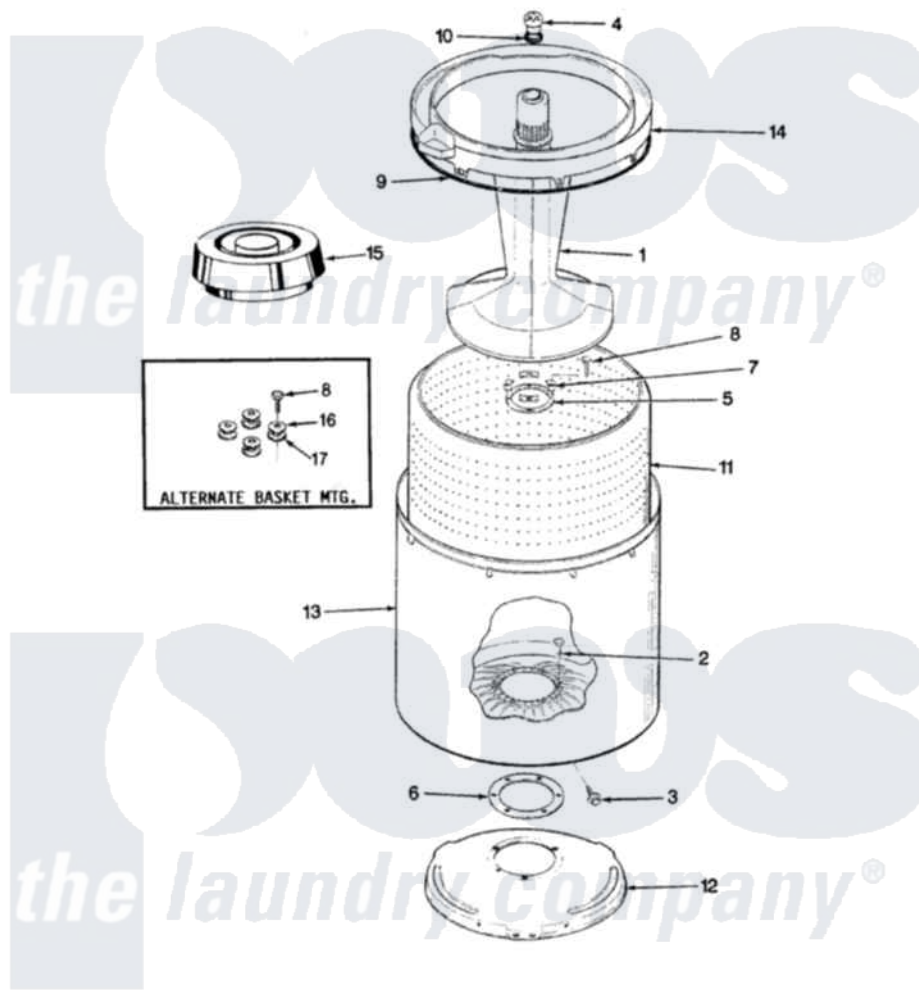

# Magic Chef W20HN5 05 - TUB

SECTION: TUB  
MODEL: W20HN-5

Issue Date: 6/90

Magic Chef [Residential Magic Chef W20HN5 Washer Parts](#) Parts Diagram 05 - TUB  
Click on the part number to view part

Item	Original Part Number	Replaced By	Status	Part Description
1	35-2456	<a href="#">33-4352</a>		Agitator
"	35-2371	<a href="#">33-4352</a>		Agitator
2	35-2062	<a href="#">21001063</a>		Screw, Shoulder
3	25-7914	<a href="#">22002933</a>		Screw
4	<a href="#">33-6241</a>			Cap
5	<a href="#">33-8959</a>			Gasket
6	<a href="#">35-2061</a>			Gasket, Tub To Housing
7	33-8799		Not Available	REINF PLATE
8	25-7783	<a href="#">4356852</a>		Screw
9	<a href="#">35-2328</a>			Seal, Tub Top
10	<a href="#">25-7330</a>			Rubber Washer
11	35-2508		Not Available	BASKET WHITE
"	35-2381		Not Available	BASKET ASSY-WHITE
12	<a href="#">35-2023</a>			Tub Support
"	35-2529		Not Available	TUB SUPPORT
13	<a href="#">35-2038</a>			Tub

14	35-2262	Not Available	SHIELD, TUB TOP
"	35-2034	Not Available	TOP, TUB
15	33-9827	<a href="#">35-2550</a>	Dispenser, Rinse
"	<a href="#">35-2550</a>		Dispenser, Rinse
16	25-7921	Not Available	STEEL WASHER
17	<a href="#">25-7922</a>		Cork Washer