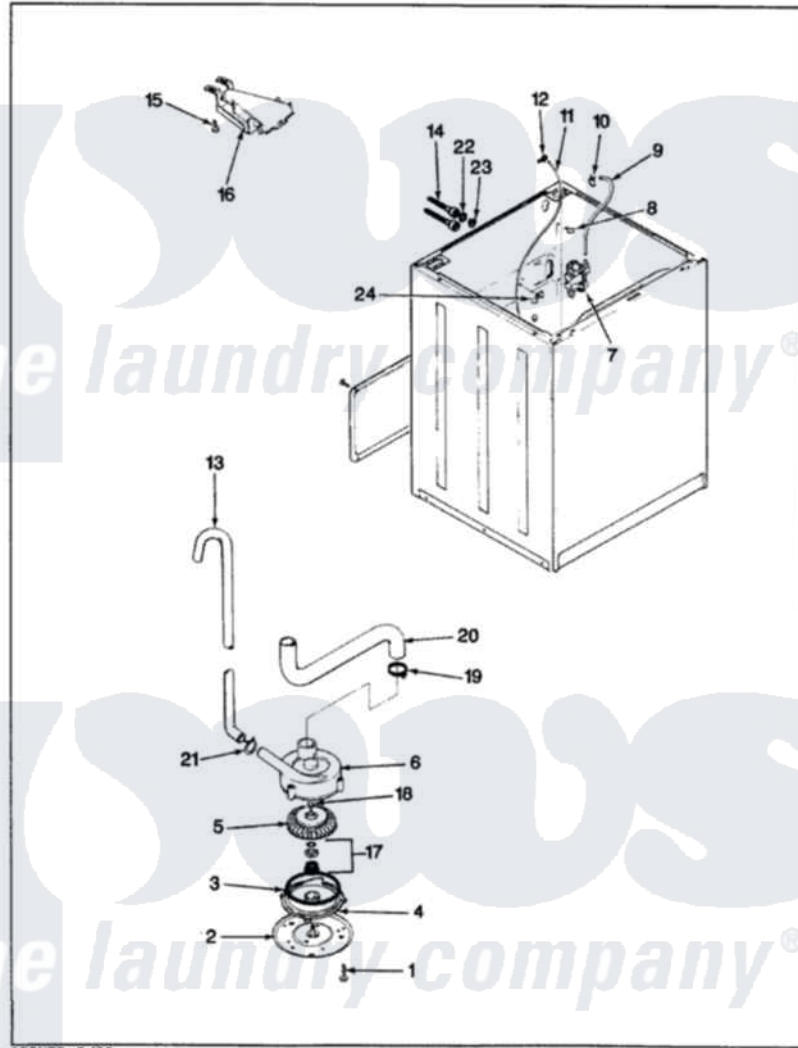

# Magic Chef W20HN5 06 - WATER CARRYING & PUMP ASSEMBLY

MAGIC CHEF W20HN-5 WATER CARRYING & PUMP ASSEMBLY

ISSUED 9/89

Magic Chef [Residential Magic Chef W20HN5 Washer Parts](#) Parts Diagram 06 - WATER CARRYING & PUMP ASSEMBLY

[Click on the part number to view part](#)

Item	Original Part Number	Replaced By	Status	Part Description
1	25-7405	<a href="#">3196164</a>		Screw
2	33-6035		Not Available	PLATE & PULLEY ASSY.
3	<a href="#">33-6032</a>			Gasket
4	<a href="#">35-2058</a>			Base, Pump
5	35-2057	<a href="#">35-6465</a>		Pump Assem
6	35-2056		Not Available	HOUSING, PUMP
"	35-2099	<a href="#">35-6465</a>		Pump Assem
7	<a href="#">25-7220</a>			Clip, Cabinet Top
"	33-7044	<a href="#">35-2374N</a>		Valve, Water
"	35-2374	<a href="#">35-2374N</a>		Valve, Water
8	25-7867	<a href="#">596669</a>		Clamp, Manifold
9	35-0541		Not Available	WATR INLET HOSE
"	35-2378	<a href="#">12002749</a>		Hose, Flume Kit
10	25-7867	<a href="#">596669</a>		Clamp, Manifold
"	25-7866	<a href="#">489503</a>		Clamp
				BAR PRESSURE SWITCH

11	35-2261		Not Available	FAD, PRESSURE SWITCH HOSE
"	35-2321	<a href="#">21001748</a>		Hose, Pressure Switch
12	<a href="#">33-6099</a>			Clamp
13	33-9436	<a href="#">211704</a>		Hose, Drain
14	33-7046	<a href="#">89503</a>		Hose-Inlet
"	35-0873	<a href="#">76313</a>		Hosefill
15	25-3092	<a href="#">90767</a>		Screw, 8A X 3/8 HeX Washer Head Tapping
16	35-2051	<a href="#">21001760</a>		Flume Assembly / Water Diverter
17	<a href="#">35-0707</a>			Seal, Seat And "O" Ring
18	25-7894	<a href="#">W10001180</a>		Screw
19	25-6069		Not Available	CORBIN CLAMP
20	35-2131		Not Available	HOSE, SUMP TO PUMP
21	25-7080	<a href="#">285655</a>		Clamp, Hose
22	<a href="#">25-7048</a>			Washer
23	33-7313	<a href="#">33-4264N</a>		Strainer And Washer Kit
24	25-7796	<a href="#">596669</a>		Clamp, Manifold