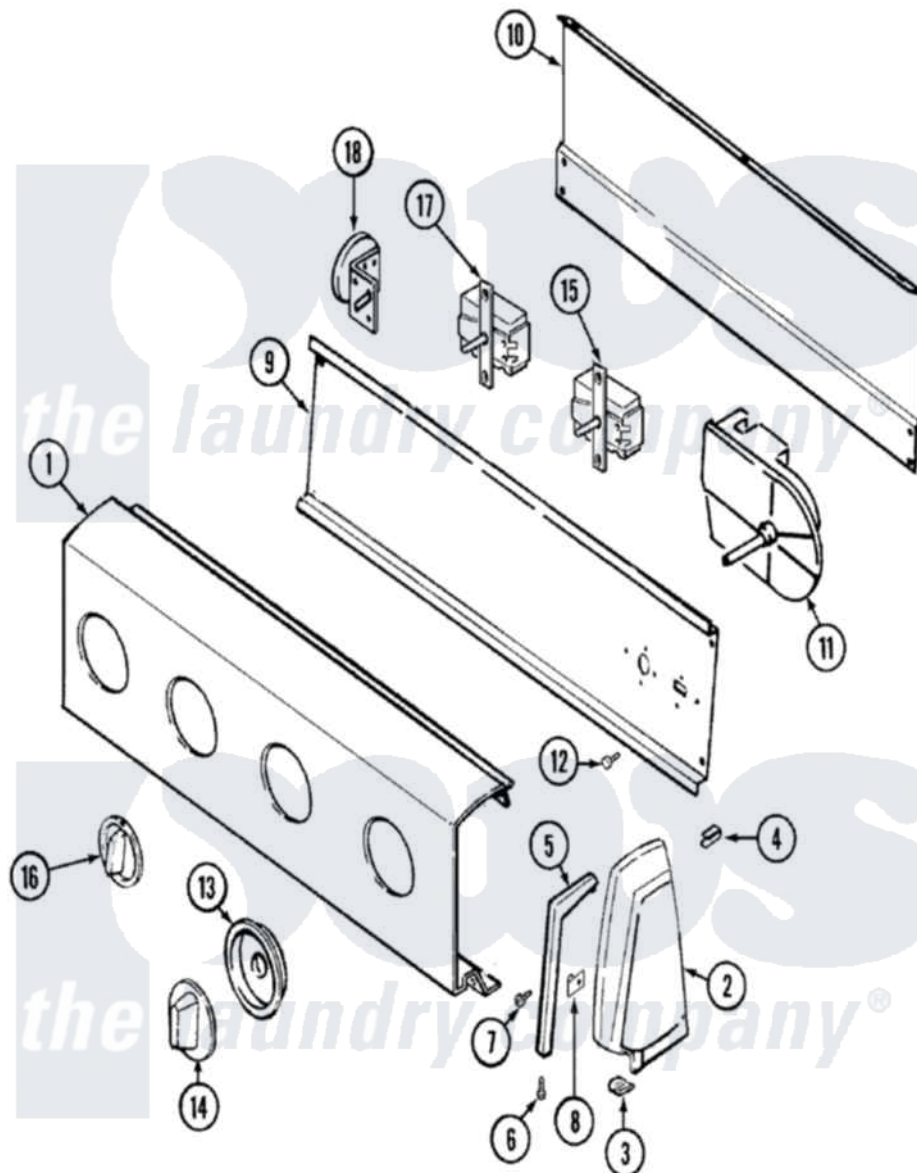

Magic Chef W20HV3S 02 - CONTROL PANEL

Magic Chef [Residential Magic Chef W20HV3S Washer Parts](#) Parts Diagram 02 - CONTROL PANEL
 Click on the part number to view part

Item	Original Part Number	Replaced By	Status	Part Description
1	25-7702			Speedclip, End Cap To Control Panel
"	35-3801			Control Panel
"	25-7793			Screw
2	35-2668	21001453		Cap- End
"	35-2669		Not Available	CAP, END (LT)(WHT)
3	34-9487		Not Available	PLATE, REINFORCEMENT
"	25-7697	25-2219		Screw
"	25-7851			Speedclip, End Cap To Top
4	25-7435	33002917		Screw, No.10-16
"	25-7852			Speedclip, Rr Shld To End Cap
5	53-0278		Not Available	TRIM, END CAP (LT)
"	53-0277		Not Available	TRIM, END CAP (RT)
6	25-7760			Screw
7	25-3092	90767		Screw, 8A X 3/8 HeX Washer Head Tapping

8	25-7702		Speedclip, End Cap To Control Panel
9	53-1676		Shield, Control
10	25-7853	25-7933	Ring, Retaining
"	25-3092	90767	Screw, 8A X 3/8 HeX Washer Head Tapping
"	25-3457		Screw, Sems
"	35-2688	21001460	Shield, Rear
11	35-2845		Timer
12	25-0205	216412	Screw, Bracket To Timer
13	35-2671	21001502	Skirt Ri
14	35-2672	21001237	Knob, Timer
15	25-3092	90767	Screw, 8A X 3/8 HeX Washer Head Tapping
"	35-2839		Switch
16	35-2673	21001239	Knob, Selector
17	35-2193		Not Available SWITCH, ROTARY SPEED
"	25-3092	90767	Screw, 8A X 3/8 HeX Washer Head Tapping
18	35-3283	21001554	Switch, Water Level
"	25-3092	90767	Screw, 8A X 3/8 HeX Washer Head Tapping
19	35-3802		Not Available MANUAL, USE & CARE
"	16000329		Not Available GUIDE, QUICK REF. - MAGIC CHEF
20	35-0872-3		Not Available MANUAL, USE & CARE