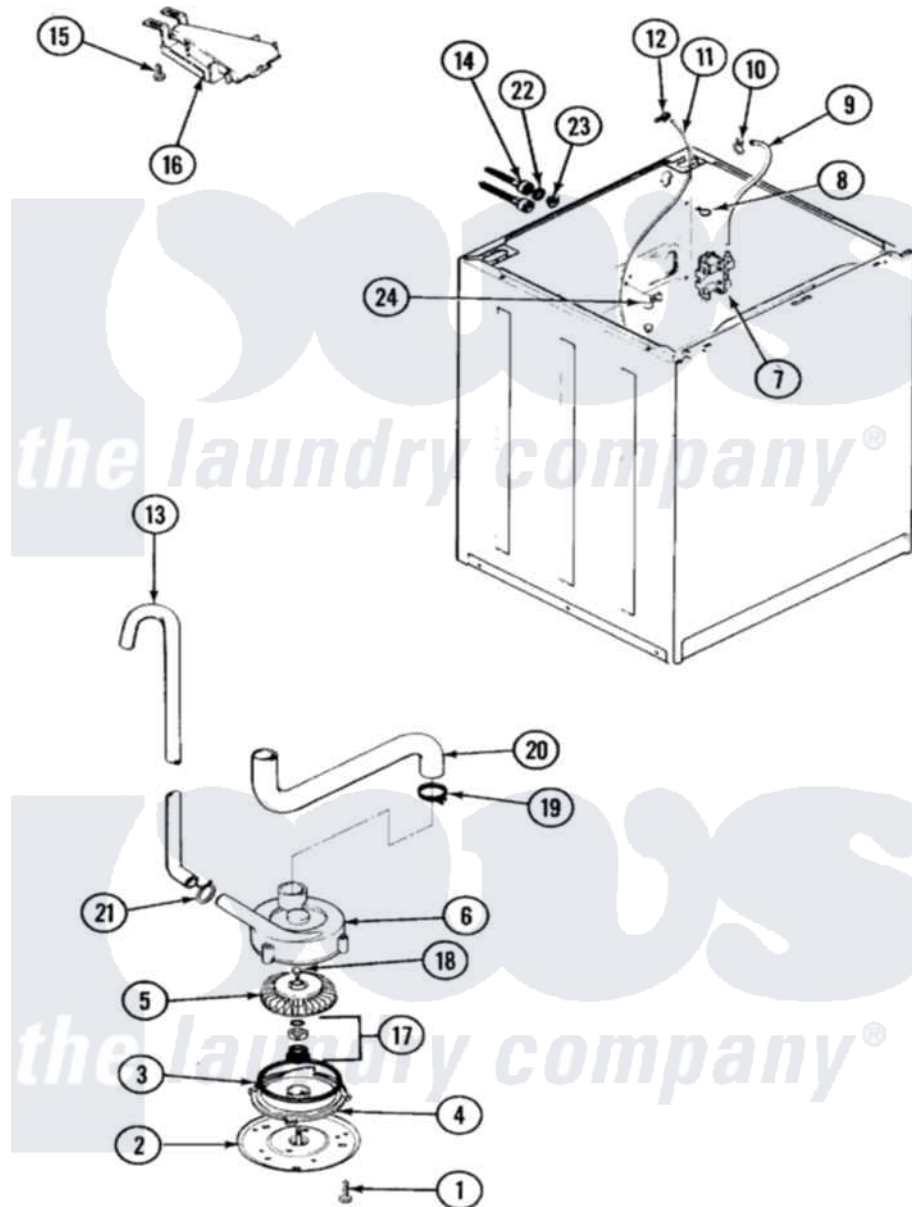

Magic Chef W20HV3S 03 - MOTOR & PUMP

Magic Chef [Residential Magic Chef W20HV3S Washer Parts](#) Parts Diagram 03 - MOTOR & PUMP
 Click on the part number to view part

Item	Original Part Number	Replaced By	Status	Part Description
1	25-7405	3196164		Screw
2	33-6035		Not Available	PLATE & PULLEY ASSY.
3	33-6032			Gasket
4	35-2058			Base, Pump
5	35-2057	35-6465		Pump Assem
6	35-2056		Not Available	HOUSING, PUMP
"	35-2099	35-6465		Pump Assem
"	35-2344			Restrictor, Flow
7	25-7220			Clip, Cabinet Top
"	35-2374	35-2374N		Valve, Water
8	25-7867	596669		Clamp, Manifold
9	35-2378	12002749		Hose, Flume Kit
10	25-7867	596669		Clamp, Manifold
11	35-2261		Not Available	PAD, PRESSURE SWITCH HOSE
"	35-2322	21001748		Hose, Pressure Switch
12	33-6099			Clamp

13	35-3538	21001872	Hose, Drain
14	33-7046	89503	Hose-Inlet
"	35-0873	76313	Hosefill
15	25-3092	90767	Screw, 8A X 3/8 HeX Washer Head Tapping
16	35-2051	21001760	Flume Assembly / Water Diverter
17	35-0707		Seal, Seat And "O" Ring
18	25-7894	W10001180	Screw
19	25-6068	285655	Clamp, Hose
20	35-3584	21001915	Hose, Tub To Pump
21	25-7080	285655	Clamp, Hose
22	25-7048		Washer
23	33-7313	33-4264N	Strainer And Washer Kit
24	25-7796	596669	Clamp, Manifold