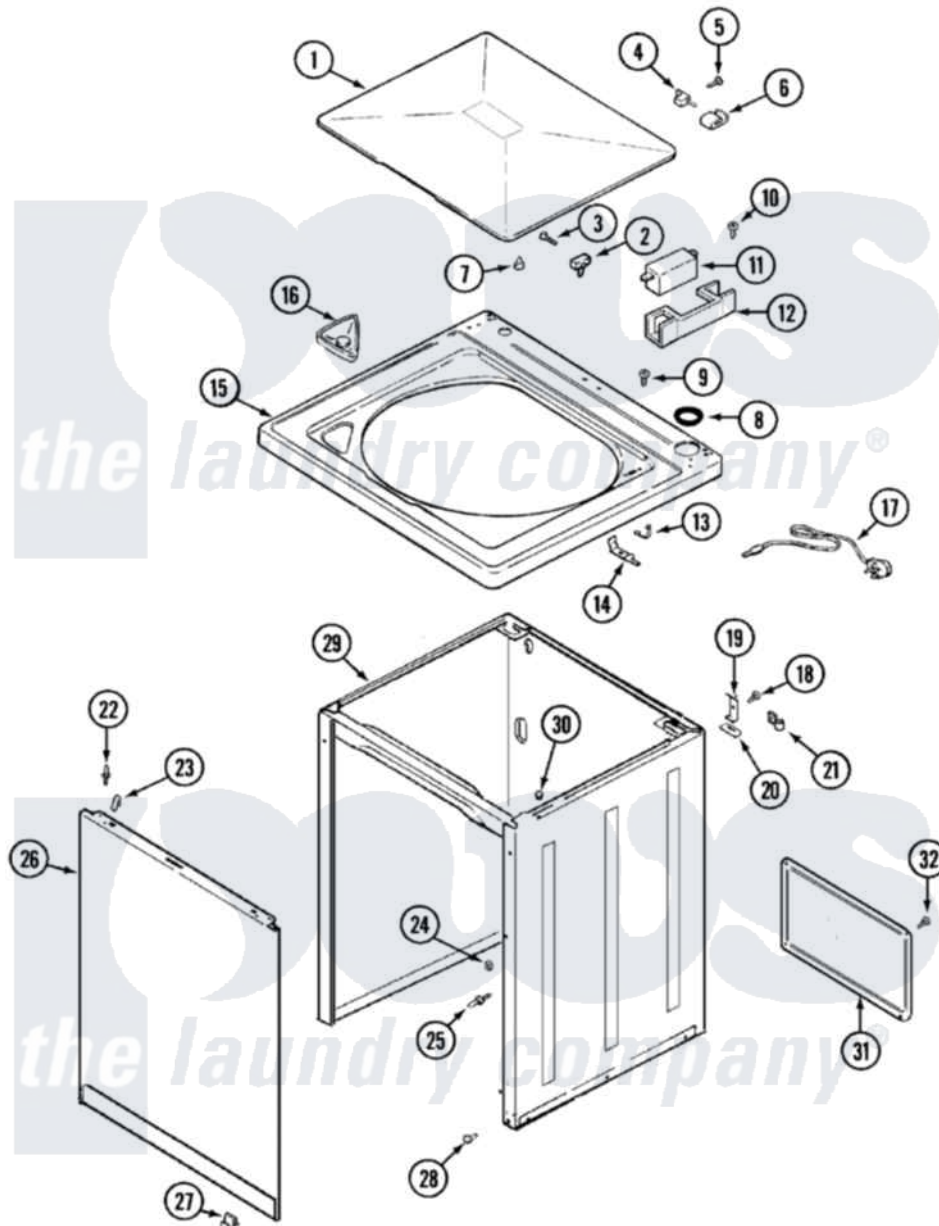

Magic Chef W20HV3S 04 - TOP

Magic Chef [Residential Magic Chef W20HV3S Washer Parts](#) Parts Diagram 04 - TOP
 Click on the part number to view part

Item	Original Part Number	Replaced By	Status	Part Description
1	35-2026			Lid
2	25-7436			Nylite Washer
"	43-0057			Actuator, Door Switch
3	25-7438			Screw
4	35-2045			Pin, Hinge
5	25-7893			Screw
6	35-2044			Hinge, Lid
7	35-0581			Bumper, Door
8	35-2064			Bushing, Insulating
"	35-2063			Bushing, Insulator
9	25-7463	7101P012-60		Screw
10	25-7437	40040701		Screw, Tapping No.6b-20
11	35-3382	12001187		Kit, Lid Switch Assembly
12	35-2795	12001187		Kit, Lid Switch Assembly
13	25-7878			Clip
14	35-2805	12001187		Kit, Lid Switch Assembly

15	35-2739		Top, Cabinet
16	35-2731	21001167	Dispenser, Bleach
17	35-0680	Not Available	CORD, POWER
18	25-7893		Screw
19	33-7450	35-2846	Hinge, Cabinet Top
20	33-0930		Pad, Top Hinge
21	25-7796	596669	Clamp, Manifold
22	53-0643		Pin, Locator
23	25-7220		Clip, Cabinet Top
24	25-0224	3400029	Nut, Adapter Plate
25	53-0643		Pin, Locator
26	35-2084		Panel, Front
27	53-0120		Clip, Front Panel
28	33-2653		Bumper, Cabinet
29	35-2106	21001871	Cabinet
30	33-2653		Bumper, Cabinet
31	35-2108	21001871	Cabinet
32	25-7733	681414	Screw, 10AB X 1/2