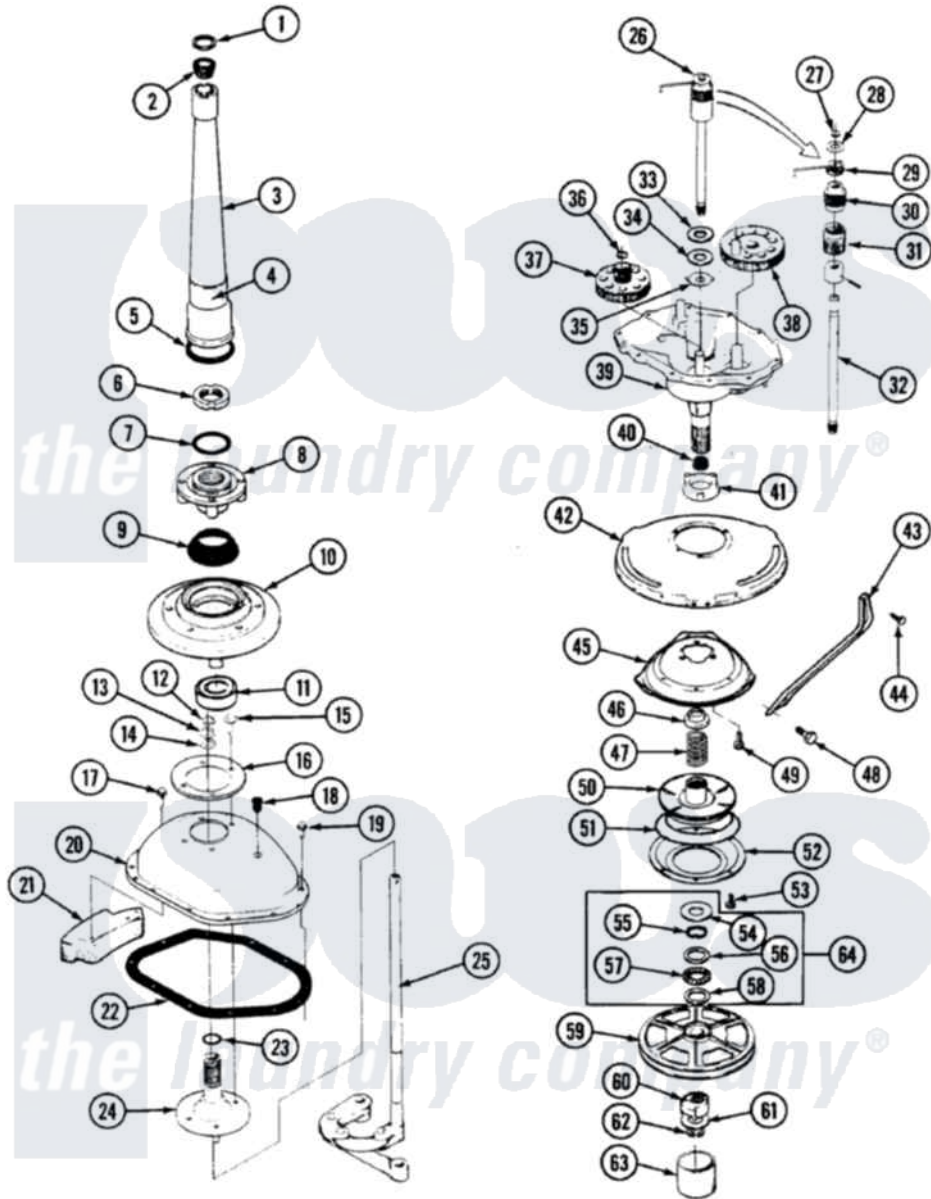

Magic Chef W20HV3S 05 - TRANSMISSION

Magic Chef [Residential Magic Chef W20HV3S Washer Parts](#) Parts Diagram 05 - TRANSMISSION
 Click on the part number to view part

Item	Original Part Number	Replaced By	Status	Part Description
1	25-7941			"O" Ring, Agr Drive Shaft
2	35-2835	21001066		Bearing, Centerpost
3	35-2792	21001401		Center Pos
4	33-6790			Bearing, Agitator
"	35-2983		Not Available	CENTERPOST ASSY.
5	35-2906			Seal, Centerpost Bottom
6	35-2791			Nut, Spin Tube
7	25-7938			"O" Ring, Basket Drive Hub
8	35-3647	W10219156		Tub Seal
"	35-2715		Not Available	BASKET DRIVE HUB ASSY
9	35-2974			Tub Seal/Hub Assembly
10	35-2716	12001561		Bearing And Seal Housing Assembly
11	35-2972	12001561		Bearing And Seal Housing Assembly
"	35-2205			Bearing, Spin
12	25-7940		Not Available	RING, RETAINING (AG.