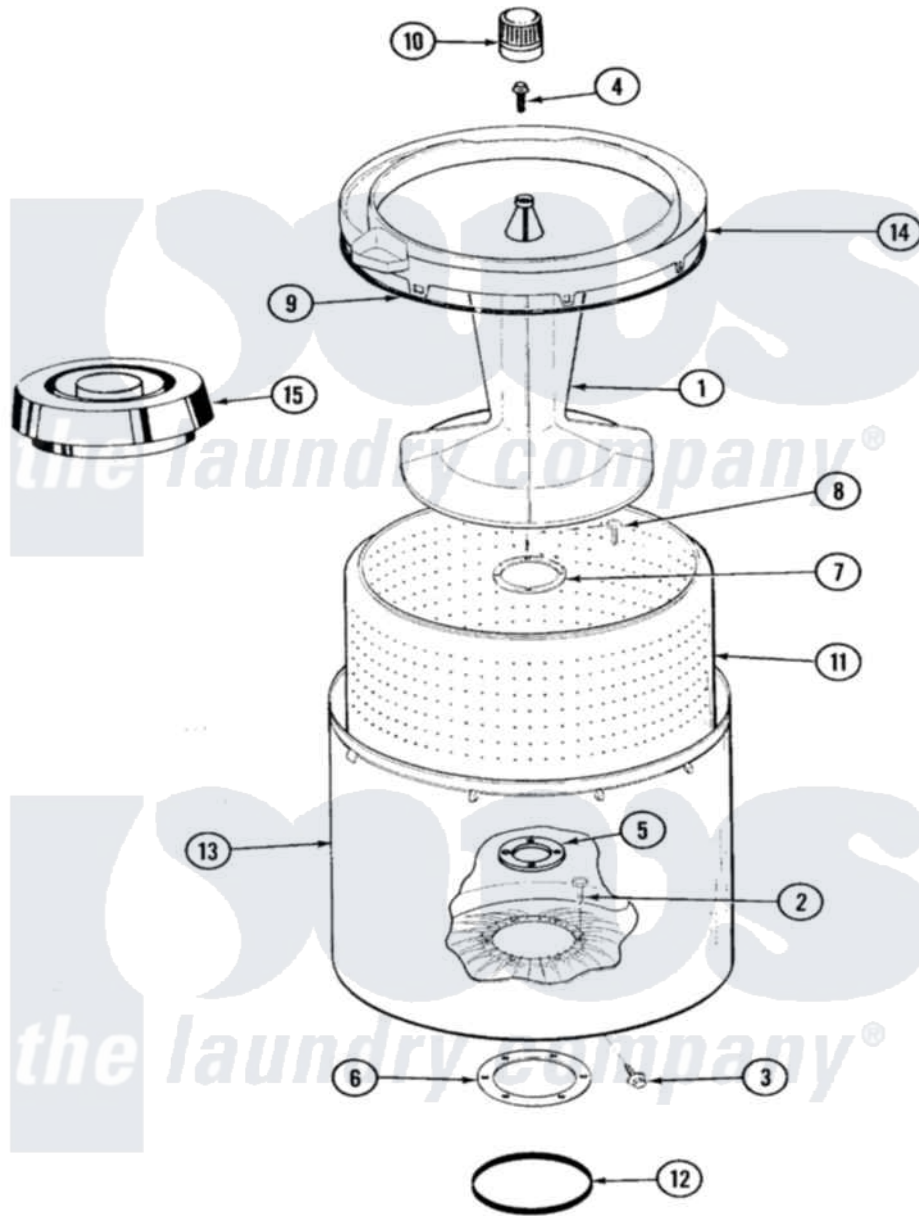

Magic Chef W20HV3S 06 - TUB

Magic Chef [Residential Magic Chef W20HV3S Washer Parts](#) Parts Diagram 06 - TUB
 Click on the part number to view part

Item	Original Part Number	Replaced By	Status	Part Description
1	35-3580			Agitator
"	35-2717	35-3580		Agitator
2	25-7947	21001063		Screw, Shoulder
3	25-7953	22002933		Screw
4	25-7948	W10309247		Screw
5	35-3685			Gasket, Basket To Centerpost
"	35-2980	35-3685		Gasket, Basket To Centerpost
6	35-3686			Gasket, Tub To Housing
"	35-2979			Gasket, Tub/Hsg
7	35-3014			Gasket And Reinf. Plate Assembly
8	25-7783	4356852		Screw
9	35-2328			Seal, Tub Top
10	35-2733			Cap, Agitator
11	35-3016		Not Available	BASKET ASSY
12	35-2978			Seal, Tub/Housing
13	35-3700			Tub Assembly

"	35-2952	35-3700	Tub Assembly
14	35-2262	Not Available	SHIELD, TUB TOP
"	35-2034	Not Available	TOP, TUB
"	35-3578	Not Available	TOP, TUB
15	35-2550		Dispenser, Rinse