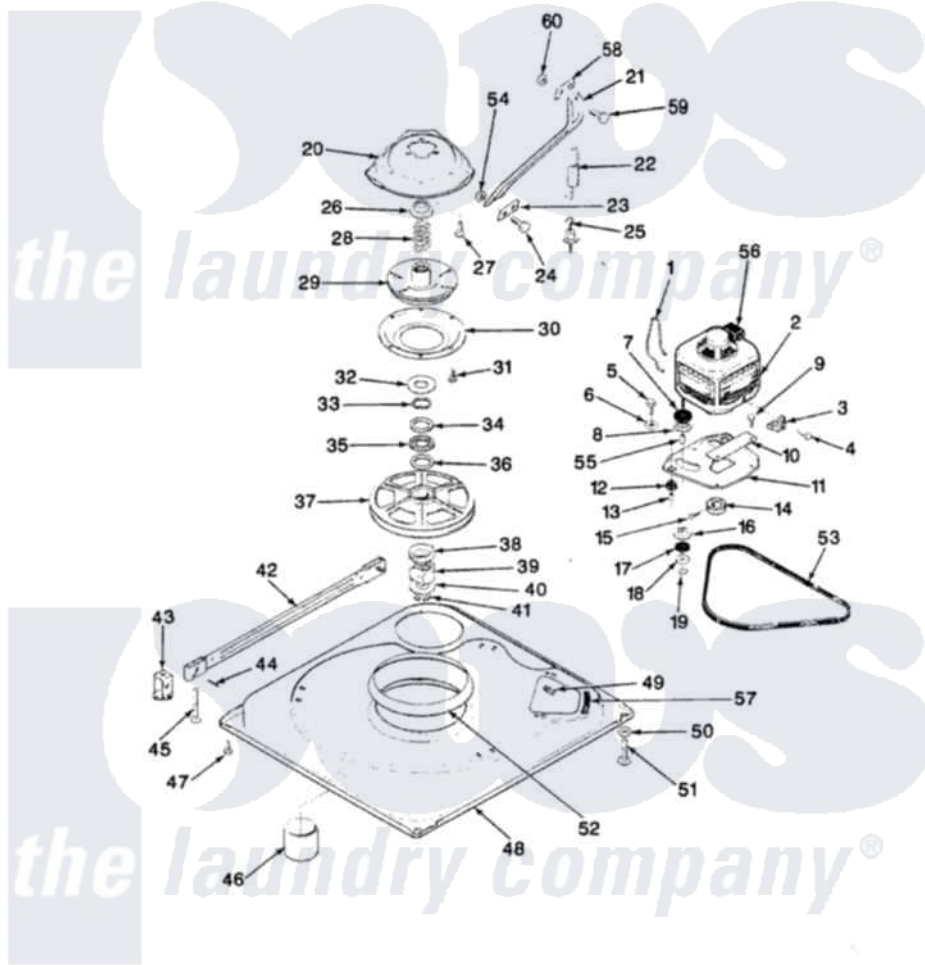

Magic Chef W20HY2 04 - BASE & DRIVE (REV. A-D)

SECTION: BASE & DRIVE
MODEL: W20HN-2

Issue Date: 5/90

Magic Chef [Residential Magic Chef W20HY2 Washer Parts](#) Parts Diagram 04 - BASE & DRIVE (REV. A-D)
Click on the part number to view part

Item	Original Part Number	Replaced By	Status	Part Description
1	35-0235			Spring, Motor Pivot
2	LA-2002		Not Available	MOTOR KIT
"	35-2030		Not Available	MOTOR
3	33-9945			Slide, Foot
4	25-7418	33001178		Back, Tumbler
5	25-7833	21001977		Screw
6	25-7834			Washer, Motor/Base Screw
7	33-9946			Isolator, Motor
8	33-9944	35-3570		Washer, Motor Pivot
9	25-3083	212951		Screw, No.6-32 X 1/4 Inch
10	33-9947		Not Available	DBL.PIVOT SLIDE
11	35-2021	21001783		Plate And Screw Assembly
"	35-2810	21001783		Plate And Screw Assembly
12	33-9941	35-3646		Isolator, Motor Plate
13	25-7831			Spacer, Mounting
14	35-2124	W10143344		Pulley