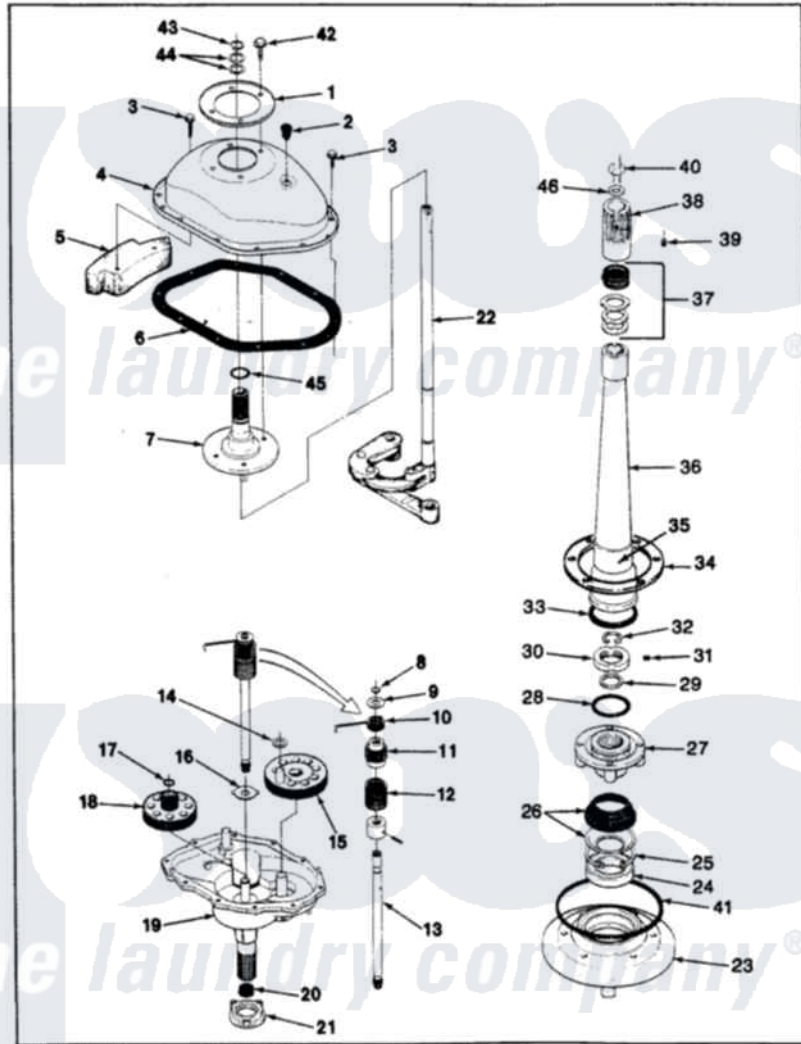

Magic Chef W20HY2 08 - TRANSMISSION (REV. A-D)

MAGIC CHEF W20HN-2 TRANSMISSION & RELATED PARTS

ISSUED 11/89

Magic Chef [Residential Magic Chef W20HY2 Washer Parts](#) Parts Diagram 08 - TRANSMISSION (REV. A-D)
 Click on the part number to view part

Item	Original Part Number	Replaced By	Status	Part Description
1	LA-2001		Not Available	TRANSMISSION REPLACEMENT KIT
"	33-9893	33-7187		Covr Reinforcmt
2	33-9373		Not Available	OIL FILL PLUG
3	25-7916			Bolt
4	33-4286N			Transmission Cover Kit
5	35-2130		Not Available	COUNTER WEIGHT
6	35-1030		Not Available	GASKET, TRANSMISSION HOUSING
7	33-8763	33-4286N		Transmission Cover Kit
8	25-7847			Ring, Retaining
9	25-7416		Not Available	WASHER, FLAT
10	33-6114	33-6463		Spring
11	35-2001			Pinion, Drive
12	33-3195		Not Available	SPRING
13	35-2116		Not Available	DRIVE SHAFT & HUB ASSY
"	LA-2005			Clutch Assembly Kit

14	25-7091		Thrust Washer
15	35-2043		Crank Gear
16	35-2070		Washer, Steel W/Tabs
"	35-2462	35-3825	Washer, Nylon
"	25-7274		Not Available WASHER, STEEL
17	25-7853	25-7933	Ring, Retaining
18	35-2013	35-0547	Cluster Gear
19	35-2012		Not Available TRANSMISSION HOUSING ASSY
20	35-2010	207843	Lip Seal Repair Kit
21	35-2111	12001562	Bearing Assembly
22	35-0628	35-3573	Linkage As
23	35-2059	35-2450	Housing Assembly, Bearing And Seal
24	35-2205		Bearing, Spin
25	25-7849		Retaining Ring
26	33-7224N		Tub Seal Assembly
27	33-9987		Not Available BASKET HUB ASM
28	35-2061		Gasket, Tub To Housing
29	25-7722	33-4293N	Gasket Kit
30	33-9507	33-9504	Locknut
31	25-7120		Set Screw
32	25-7848		Retaining Ring
33	33-8718		Gasket
34	35-0930		Gasket
35	33-6790		Bearing, Agitator
36	33-4283N		Not Available CENTERPOST KIT
37	33-7806N		Seal Assembly
38	25-7378		Set Screw
"	33-9729		Not Available DRIVE BLOCK ASM
39	25-7316		Flat Washer
40	33-6817		Stud
41	35-2060		Seal, Tub To Housing
42	25-7359		Screw
43	25-7848		Retaining Ring
44	25-7057		Washer, Flat
45	25-7722	33-4293N	Gasket Kit