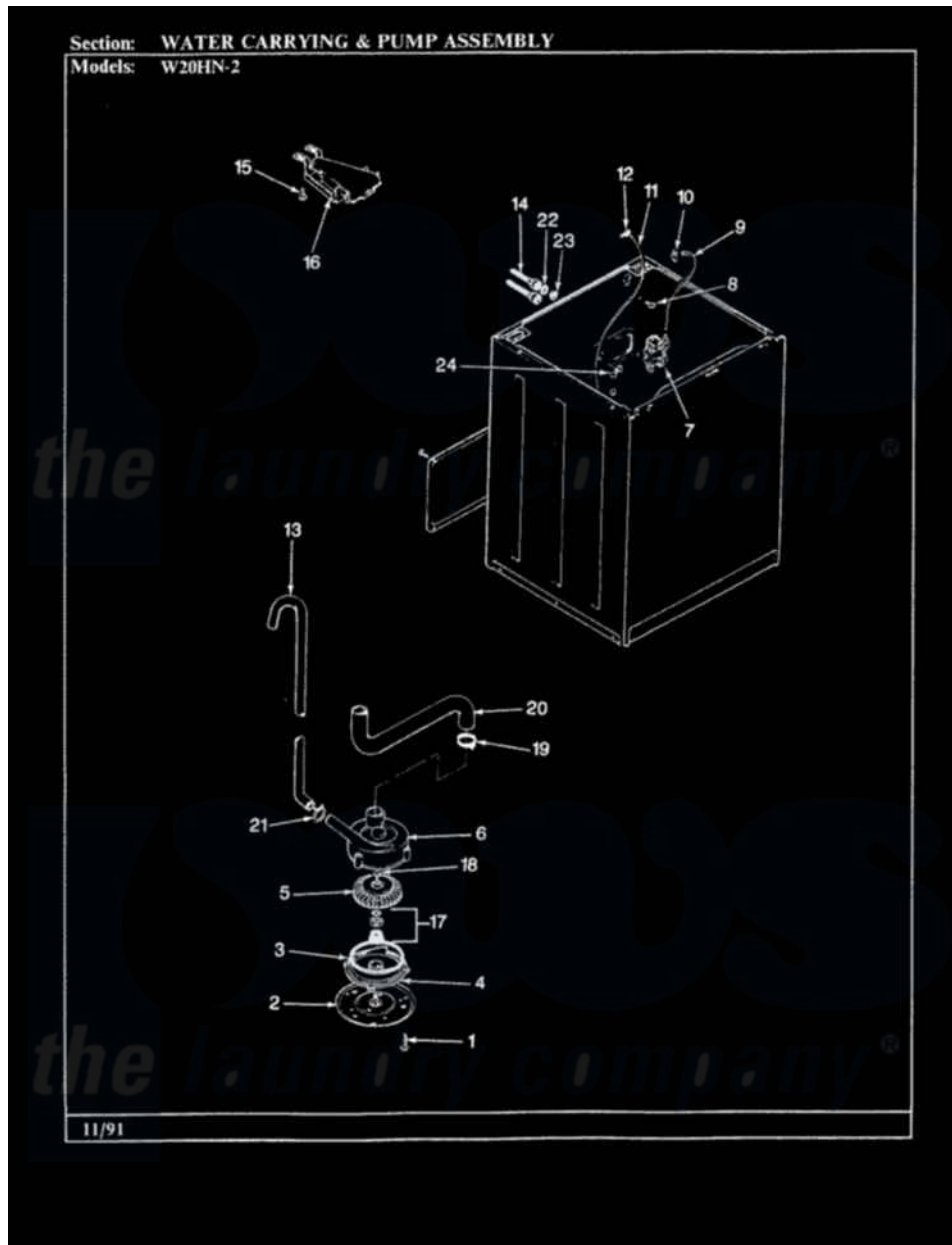

# Magic Chef W20HY2 15 - WATER CARRYING & PUMP ASSY. (REV. J-N)

Magic Chef [Residential Magic Chef W20HY2 Washer Parts](#) Parts Diagram 15 - WATER CARRYING & PUMP ASSY. (REV. J-N)

[Click on the part number to view part](#)

Item	Original Part Number	Replaced By	Status	Part Description
1	25-7405	<a href="#">3196164</a>		Screw
2	33-6035		Not Available	PLATE & PULLEY ASSY.
3	<a href="#">33-6032</a>			Gasket
4	<a href="#">35-2058</a>			Base, Pump
5	35-2057	<a href="#">35-6465</a>		Pump Assem
6	35-2099	<a href="#">35-6465</a>		Pump Assem
"	<a href="#">35-2344</a>			Restrictor, Flow
"	35-2056		Not Available	HOUSING, PUMP
7	<a href="#">25-7220</a>			Clip, Cabinet Top
"	35-2374	<a href="#">35-2374N</a>		Valve, Water
8	25-7867	<a href="#">596669</a>		Clamp, Manifold
9	35-2378	<a href="#">12002749</a>		Hose, Flume Kit
10	25-7867	<a href="#">596669</a>		Clamp, Manifold
11	35-2322	<a href="#">21001748</a>		Hose, Pressure Switch
"	35-2261		Not Available	PAD, PRESSURE SWITCH HOSE

12	<a href="#">33-6099</a>		Clamp
13	35-2896	<a href="#">211704</a>	Hose, Drain
14	35-0873	<a href="#">76313</a>	Hosefill
"	33-7046	<a href="#">89503</a>	Hose-Inlet
15	25-3092	<a href="#">90767</a>	Screw, 8A X 3/8 HeX Washer Head Tapping
16	35-2051	<a href="#">21001760</a>	Flume Assembly / Water Diverter
17	<a href="#">35-0707</a>		Seal, Seat And "O" Ring
18	25-7894	<a href="#">W10001180</a>	Screw
19	25-6069	Not Available	CORBIN CLAMP
"	25-6068	<a href="#">285655</a>	Clamp, Hose
20	35-3584	<a href="#">21001915</a>	Hose, Tub To Pump
"	<a href="#">35-2982</a>		Hose Tub To Pump
21	25-7080	<a href="#">285655</a>	Clamp, Hose
22	<a href="#">25-7048</a>		Washer
23	33-7313	<a href="#">33-4264N</a>	Strainer And Washer Kit
24	25-7796	<a href="#">596669</a>	Clamp, Manifold