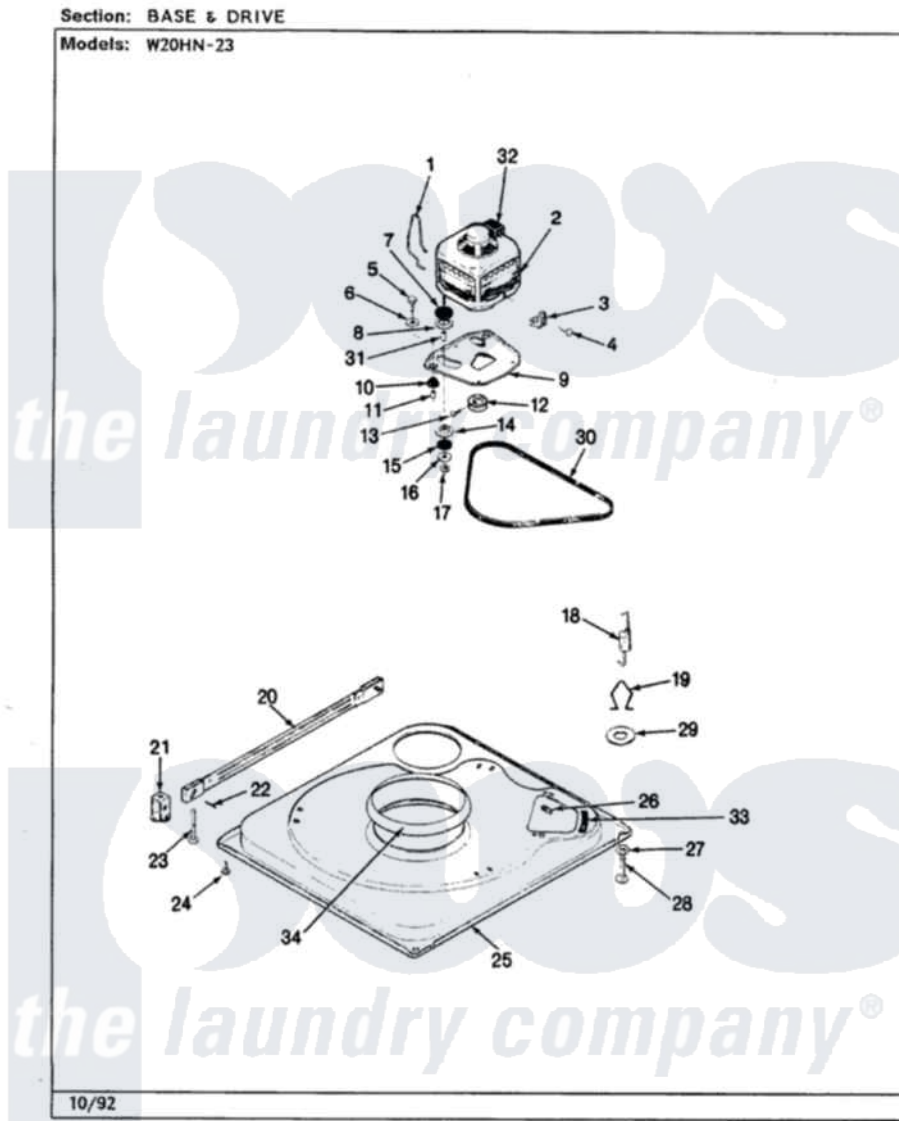

Magic Chef W20HY23 01 - BASE & DRIVE (REV. A-D)

Magic Chef [Residential Magic Chef W20HY23 Washer Parts](#) Parts Diagram 01 - BASE & DRIVE (REV. A-D)
Click on the part number to view part

Item	Original Part Number	Replaced By	Status	Part Description
1	35-0235			Spring, Motor Pivot
2	LA-2002		Not Available	MOTOR KIT
"	35-2030		Not Available	MOTOR
3	33-9945			Slide, Foot
4	25-7418	33001178		Back, Tumbler
5	25-7833	21001977		Screw
6	25-7834			Washer, Motor/Base Screw
7	33-9946			Isolator, Motor
8	33-9944	35-3570		Washer, Motor Pivot
9	35-2810	21001783		Plate And Screw Assembly
10	33-9941	35-3646		Isolator, Motor Plate
11	25-7831			Spacer, Mounting
12	35-2124	W10143344		Pulley
13	25-7117			Set Screw
14	33-9943	35-3571		Slide, Motor Pivot
15	33-9967			Washer, Motor Isolator

16	25-7047		Washer, Flat
17	25-7325	Y707702	Locknut
18	35-2681		Not Available
"	35-3658		SPRING, SUSPENSION
			Spring, Suspension
19	35-2976		Not Available
			HOOK, SUSPENSION SPRING
20	35-2049	21001881	Bar, Stabilizer
21	35-2046		Bracket, Stabilizer
22	35-2052		Pin, Stabilizer
23	35-2050	22004469	Leg And Foot Self Stabalizing
24	25-7828	489483	Screw 10-32 X 1/2
"	35-2039		Not Available
			PAD, FOOT
25	35-2984		Not Available
			BASE
26	25-7838	25-7845	Speednut, Motor
27	25-7915		Hex Nut
28	35-0772	25001119	Foot And Pad Assembly
"	35-0837	25001119	Foot And Pad Assembly
29	Y25-7951		Washer, Suspension Hook
30	35-2320	21352320	Belt, Drive
31	25-7830		Spacer
32	33-9765		Switch, Motor
33	35-2065		Pad, Motor Plate
34	35-2357	21002026	Snubber