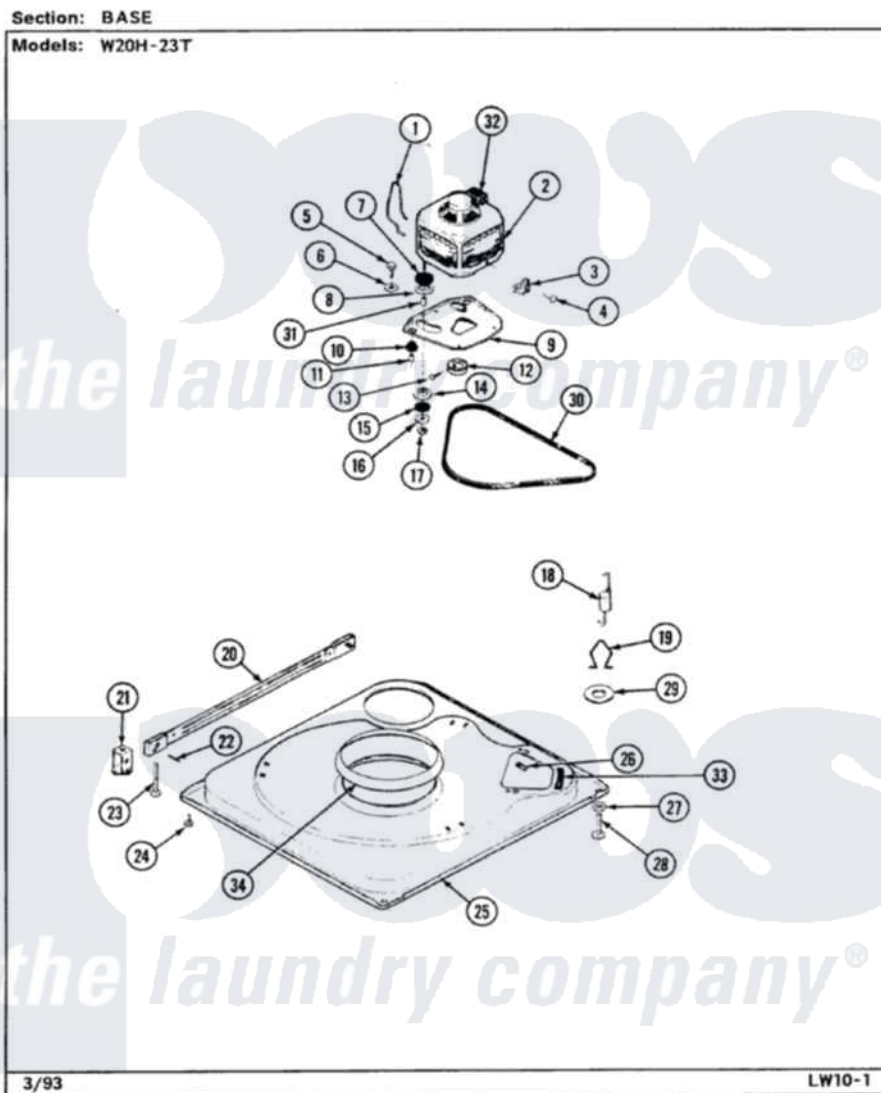

# Magic Chef W20HY23 02 - BASE (W20H23T)

Magic Chef [Residential Magic Chef W20HY23 Washer Parts](#) Parts Diagram 02 - BASE (W20H23T)

[Click on the part number to view part](#)

Item	Original Part Number	Replaced By	Status	Part Description
1	<a href="#">35-0235</a>			Spring, Motor Pivot
2	LA-2002		Not Available	MOTOR KIT
"	35-2030		Not Available	MOTOR
3	<a href="#">33-9945</a>			Slide, Foot
4	25-7418	<a href="#">33001178</a>		Back, Tumbler
5	25-7833	<a href="#">21001977</a>		Screw
6	<a href="#">25-7834</a>			Washer, Motor/Base Screw
7	<a href="#">33-9946</a>			Isolator, Motor
8	33-9944	<a href="#">35-3570</a>		Washer, Motor Pivot
9	35-2810	<a href="#">21001783</a>		Plate And Screw Assembly
10	33-9941	<a href="#">35-3646</a>		Isolator, Motor Plate
11	<a href="#">25-7831</a>			Spacer, Mounting
12	35-2124	<a href="#">W10143344</a>		Pulley
13	<a href="#">25-7117</a>			Set Screw
14	33-9943	<a href="#">35-3571</a>		Slide, Motor Pivot
15	<a href="#">33-9967</a>			Washer, Motor Isolator

16	<a href="#">25-7047</a>		Washer, Flat
17	25-7325	<a href="#">Y707702</a>	Locknut
18	<a href="#">35-3658</a>		Spring, Suspension
19	35-2976	Not Available	HOOK, SUSPENSION SPRING
20	35-2049	<a href="#">21001881</a>	Bar, Stabilizer
21	<a href="#">35-2046</a>		Bracket, Stabilizer
22	<a href="#">35-2052</a>		Pin, Stabilizer
23	35-2050	<a href="#">22004469</a>	Leg And Foot Self Stabalizing
"	35-2039	Not Available	PAD, FOOT
24	25-7828	<a href="#">489483</a>	Screw 10-32 X 1/2
25	35-2984	Not Available	BASE
26	25-7838	<a href="#">25-7845</a>	Speednut, Motor
27	35-0772	<a href="#">25001119</a>	Foot And Pad Assembly
28	35-0837	<a href="#">25001119</a>	Foot And Pad Assembly
29	<a href="#">Y25-7951</a>		Washer, Suspension Hook
30	35-2320	<a href="#">21352320</a>	Belt, Drive
31	<a href="#">25-7830</a>		Spacer
32	<a href="#">33-9765</a>		Switch, Motor
33	<a href="#">35-2065</a>		Pad, Motor Plate
34	35-3699	<a href="#">21002026</a>	Snubber