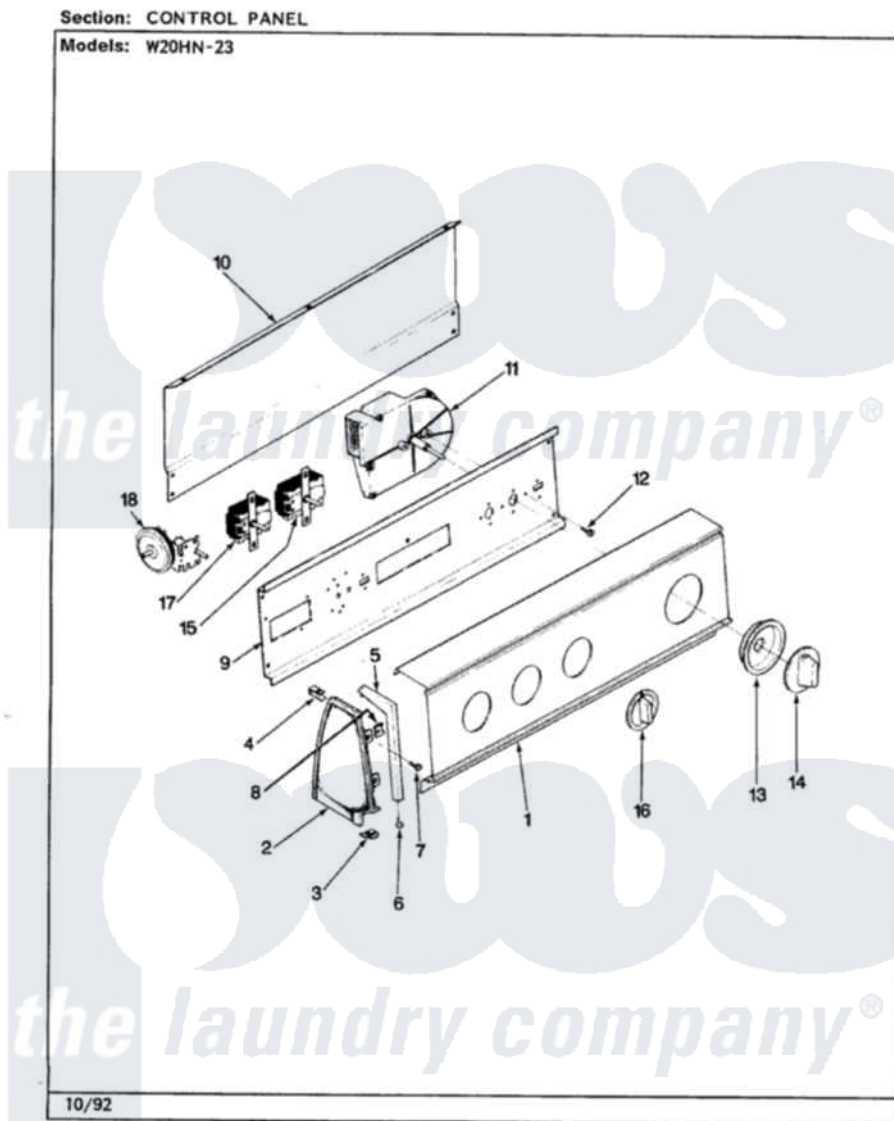

Magic Chef W20HY23 03 - CONTROL PANEL (REV. A-D)

Magic Chef [Residential Magic Chef W20HY23 Washer Parts](#) Parts Diagram 03 - CONTROL PANEL (REV. A-D)
Click on the part number to view part

Item	Original Part Number	Replaced By	Status	Part Description
1	25-7702			Speedclip, End Cap To Control Panel
"	25-7793			Screw
"	35-3211			Control Panel
2	35-2487	21001451		Cap- End
"	35-2488	21001452		Cap- End
3	34-9487		Not Available	PLATE, REINFORCEMENT
"	25-7697	25-2219		Screw
"	25-7851			Speedclip, End Cap To Top
4	25-7435	33002917		Screw, No.10-16
"	25-7852			Speedclip, Rr Shld To End Cap
5	53-0278		Not Available	TRIM, END CAP (LT)
"	53-0277		Not Available	TRIM, END CAP (RT)
6	25-7760			Screw
7	25-3092	90767		Screw, 8A X 3/8 HeX Washer Head Tapping

8	25-7702		Speedclip, End Cap To Control Panel
9	53-1676		Shield, Control
10	25-7853	25-7933	Ring, Retaining
"	25-3092	90767	Screw, 8A X 3/8 HeX Washer Head Tapping
"	25-3457		Screw, Sems
"	35-2688	21001460	Shield, Rear
11	35-2750	Not Available	TIMER
12	25-0205	216412	Screw, Bracket To Timer
13	35-2254	12500058	Knob Ski
14	35-2486	12500058	Knob Ski
15	35-0119		Rotary Switch
"	25-3092	90767	Screw, 8A X 3/8 HeX Washer Head Tapping
16	35-2185	21001283	Knob, Selector---Piq
17	25-3092	90767	Screw, 8A X 3/8 HeX Washer Head Tapping
"	35-3208		Switch, Speed
18	35-3283	21001554	Switch, Water Level
"	35-3220	Not Available	MANUAL, USE & CARE
"	25-3092	90767	Screw, 8A X 3/8 HeX Washer Head Tapping
"	16000329	Not Available	GUIDE, QUICK REF. - MAGIC CHEF
"	35-2801	21001554	Switch, Water Level