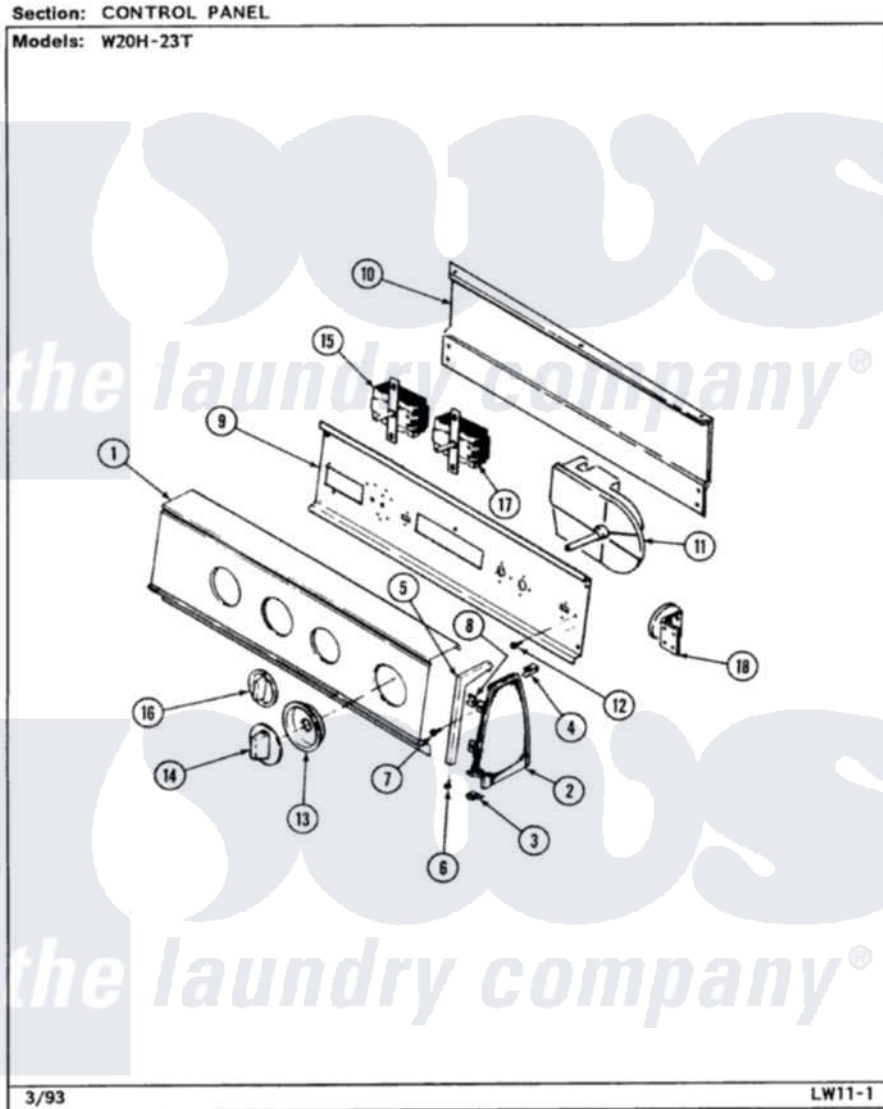

# Magic Chef W20HY23 04 - CONTROL PANEL (W20H23T)

Magic Chef [Residential Magic Chef W20HY23 Washer Parts](#) Parts Diagram 04 - CONTROL PANEL (W20H23T)  
Click on the part number to view part

Item	Original Part Number	Replaced By	Status	Part Description
1	<a href="#">25-7702</a>			Speedclip, End Cap To Control Panel
"	<a href="#">25-7793</a>			Screw
"	<a href="#">35-3211</a>			Control Panel
2	35-2487	<a href="#">21001451</a>		Cap- End
"	35-2488	<a href="#">21001452</a>		Cap- End
3	34-9487		Not Available	PLATE, REINFORCEMENT
"	25-7697	<a href="#">25-2219</a>		Screw
"	<a href="#">25-7851</a>			Speedclip, End Cap To Top
4	25-7435	<a href="#">33002917</a>		Screw, No.10-16
"	<a href="#">25-7852</a>			Speedclip, Rr Shld To End Cap
5	53-0278		Not Available	TRIM, END CAP (LT)
"	53-0277		Not Available	TRIM, END CAP (RT)
6	<a href="#">25-7760</a>			Screw
7	25-3092	<a href="#">90767</a>		Screw, 8A X 3/8 HeX Washer Head Tapping

8	<a href="#">25-7702</a>		Speedclip, End Cap To Control Panel
9	<a href="#">53-1676</a>		Shield, Control
10	<a href="#">25-3457</a>		Screw, Sems
"	25-3092	<a href="#">90767</a>	Screw, 8A X 3/8 HeX Washer Head Tapping
"	35-2688	<a href="#">21001460</a>	Shield, Rear
"	25-7853	<a href="#">25-7933</a>	Ring, Retaining
11	35-3690	Not Available	TIMER
12	25-0205	<a href="#">216412</a>	Screw, Bracket To Timer
13	35-2254	<a href="#">12500058</a>	Knob Ski
14	35-2486	<a href="#">12500058</a>	Knob Ski
15	<a href="#">35-0119</a>		Rotary Switch
"	25-3092	<a href="#">90767</a>	Screw, 8A X 3/8 HeX Washer Head Tapping
16	35-2185	<a href="#">21001283</a>	Knob, Selector----Piq
17	25-3092	<a href="#">90767</a>	Screw, 8A X 3/8 HeX Washer Head Tapping
"	<a href="#">35-3208</a>		Switch, Speed
18	35-3220	Not Available	MANUAL, USE & CARE
"	35-3691	<a href="#">21001554</a>	Switch, Water Level
"	25-3092	<a href="#">90767</a>	Screw, 8A X 3/8 HeX Washer Head Tapping
"	16000329	Not Available	GUIDE, QUICK REF. - MAGIC CHEF