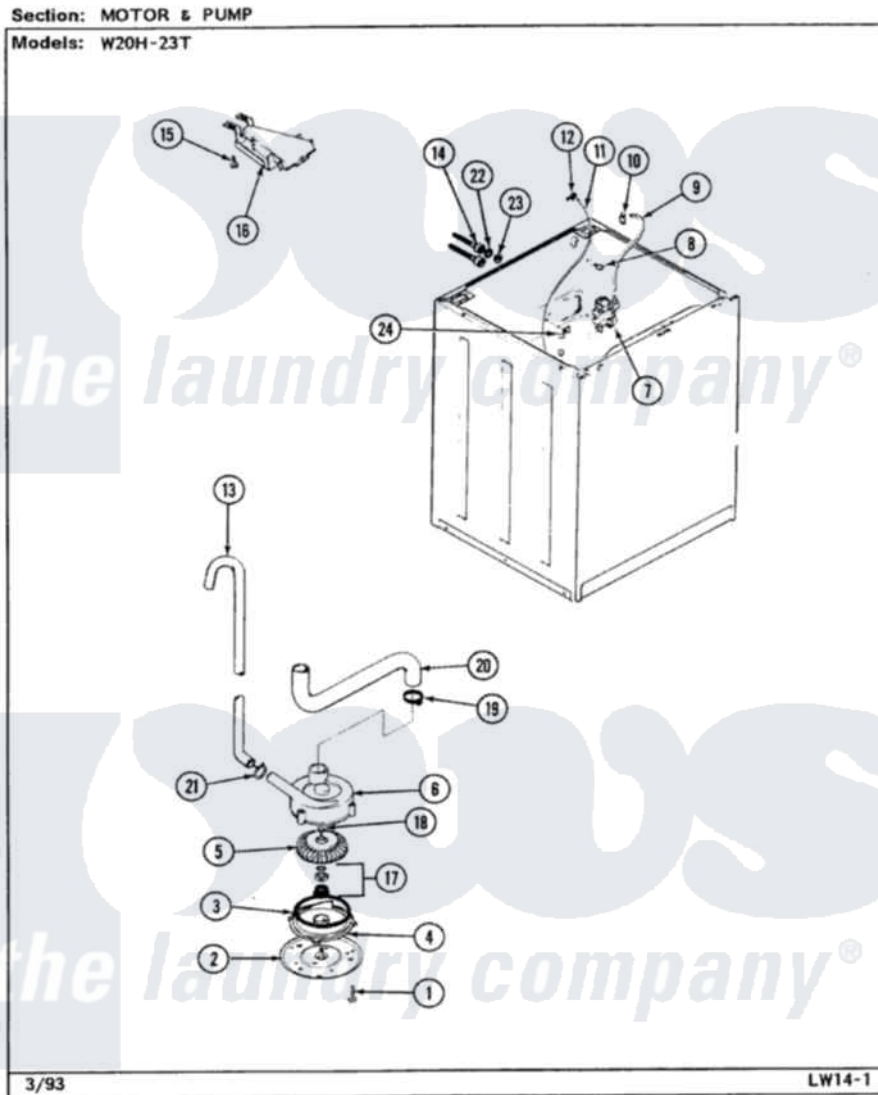

Magic Chef W20HY23 05 - MOTOR & PUMP (W20H23T)

Magic Chef [Residential Magic Chef W20HY23 Washer Parts](#) Parts Diagram 05 - MOTOR & PUMP (W20H23T)
Click on the part number to view part

Item	Original Part Number	Replaced By	Status	Part Description
1	25-7405	3196164		Screw
2	33-6035		Not Available	PLATE & PULLEY ASSY.
3	33-6032			Gasket
4	35-2058			Base, Pump
5	35-2057	35-6465		Pump Assem
6	35-2099	35-6465		Pump Assem
"	35-2056		Not Available	HOUSING, PUMP
7	35-2376	35-2374N		Valve, Water
"	25-7220			Clip, Cabinet Top
8	25-7867	596669		Clamp, Manifold
9	35-2378	12002749		Hose, Flume Kit
10	25-7867	596669		Clamp, Manifold
11	35-2261		Not Available	PAD, PRESSURE SWITCH HOSE
"	35-2322	21001748		Hose, Pressure Switch
12	33-6099			Clamp
13	35-2896	211704		Hose, Drain

14	33-7046	89503	Hose-Inlet
"	35-0874	76313	Hosefill
15	25-3092	90767	Screw, 8A X 3/8 HeX Washer Head Tapping
16	35-2051	21001760	Flume Assembly / Water Diverter
17	35-0707		Seal, Seat And "O" Ring
18	25-7894	W10001180	Screw
19	25-6068	285655	Clamp, Hose
20	35-3584	21001915	Hose, Tub To Pump
21	25-7080	285655	Clamp, Hose
22	25-7048		Washer
23	33-7313	33-4264N	Strainer And Washer Kit
24	25-7796	596669	Clamp, Manifold