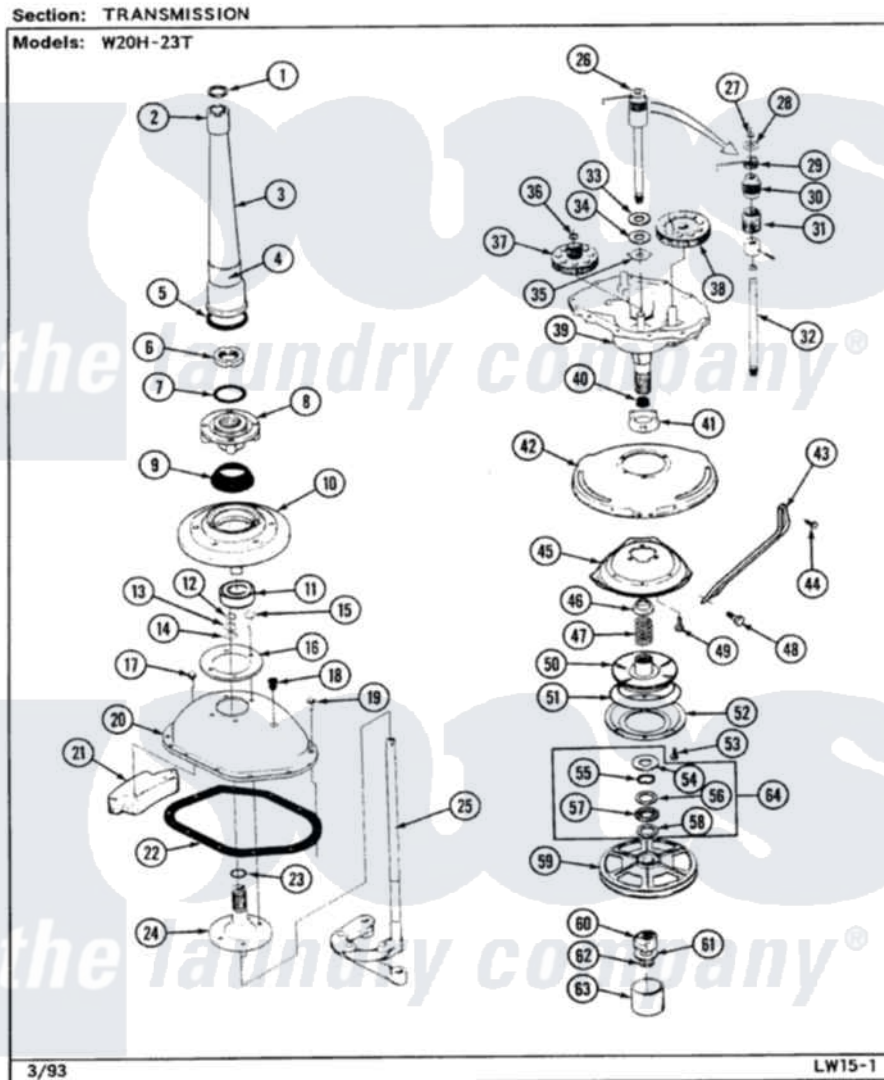

Magic Chef W20HY23 07 - TRANSMISSION (W20H23T)

Magic Chef [Residential Magic Chef W20HY23 Washer Parts](#) Parts Diagram 07 - TRANSMISSION (W20H23T)
Click on the part number to view part

Item	Original Part Number	Replaced By	Status	Part Description
1	25-7941			"O" Ring, Agr Drive Shaft
2	35-2835	21001066		Bearing, Centerpost
3	35-2792	21001401		Center Pos
4	33-6790			Bearing, Agitator
"	35-2983		Not Available	CENTERPOST ASSY.
5	35-2906			Seal, Centerpost Bottom
6	35-2791			Nut, Spin Tube
7	25-7938			"O" Ring, Basket Drive Hub
8	35-3647	W10219156		Tub Seal
9	35-2974			Tub Seal/Hub Assembly
10	35-2716	12001561		Bearing And Seal Housing Assembly
11	35-2972	12001561		Bearing And Seal Housing Assembly
"	35-2205			Bearing, Spin
12	25-7949		Not Available	RING, RETAINING (AG. SHAFT)