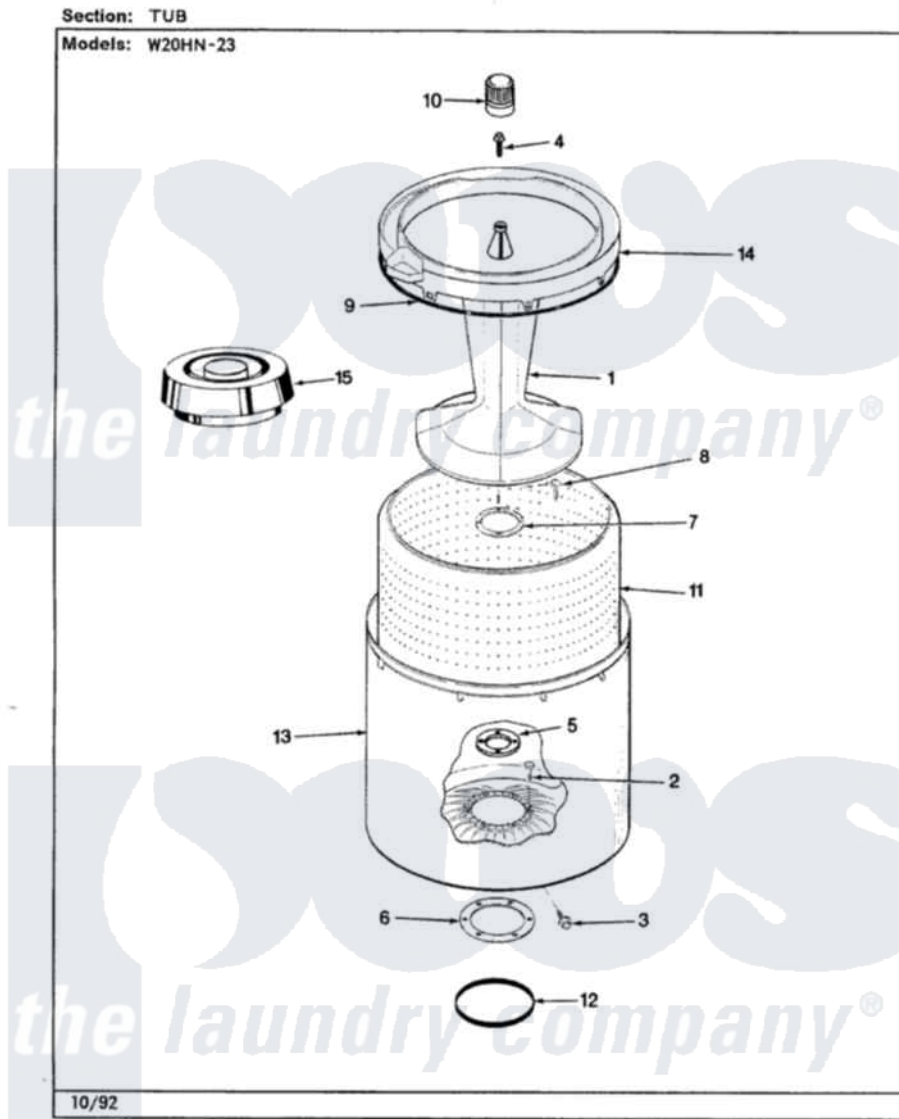

Magic Chef W20HY23 08 - TUB (REV. A-D)

Magic Chef [Residential Magic Chef W20HY23 Washer Parts](#) Parts Diagram 08 - TUB (REV. A-D)
 Click on the part number to view part

| Item | Original Part Number | Replaced By | Status | Part Description |
|------|-------------------------|---------------------------|---------------|----------------------------------|
| 1 | 35-3580 | | | Agitator |
| " | 35-2717 | 35-3580 | | Agitator |
| 2 | 25-7947 | 21001063 | | Screw, Shoulder |
| 3 | 25-7953 | 22002933 | | Screw |
| 4 | 25-7948 | W10309247 | | Screw |
| 5 | 35-3685 | | | Gasket, Basket To Centerpost |
| " | 35-2980 | 35-3685 | | Gasket, Basket To Centerpost |
| 6 | 35-3686 | | | Gasket, Tub To Housing |
| " | 35-2979 | | | Gasket, Tub/Hsg |
| 7 | 35-3014 | | | Gasket And Reinf. Plate Assembly |
| 8 | 25-7783 | 4356852 | | Screw |
| 9 | 35-2328 | | | Seal, Tub Top |
| 10 | 35-2733 | | | Cap, Agitator |
| 11 | 35-3016 | | Not Available | BASKET ASSY |
| 12 | 35-2978 | | | Seal, Tub/Housing |
| 13 | 35-3700 | | | Tub Assembly |

| | | | |
|----|-------------------------|-------------------------|------------------|
| " | 35-2952 | 35-3700 | Tub Assembly |
| 14 | 35-2262 | Not Available | SHIELD, TUB TOP |
| " | 35-2034 | Not Available | TOP, TUB |
| " | 35-3578 | Not Available | TOP, TUB |
| 15 | 35-2550 | | Dispenser, Rinse |