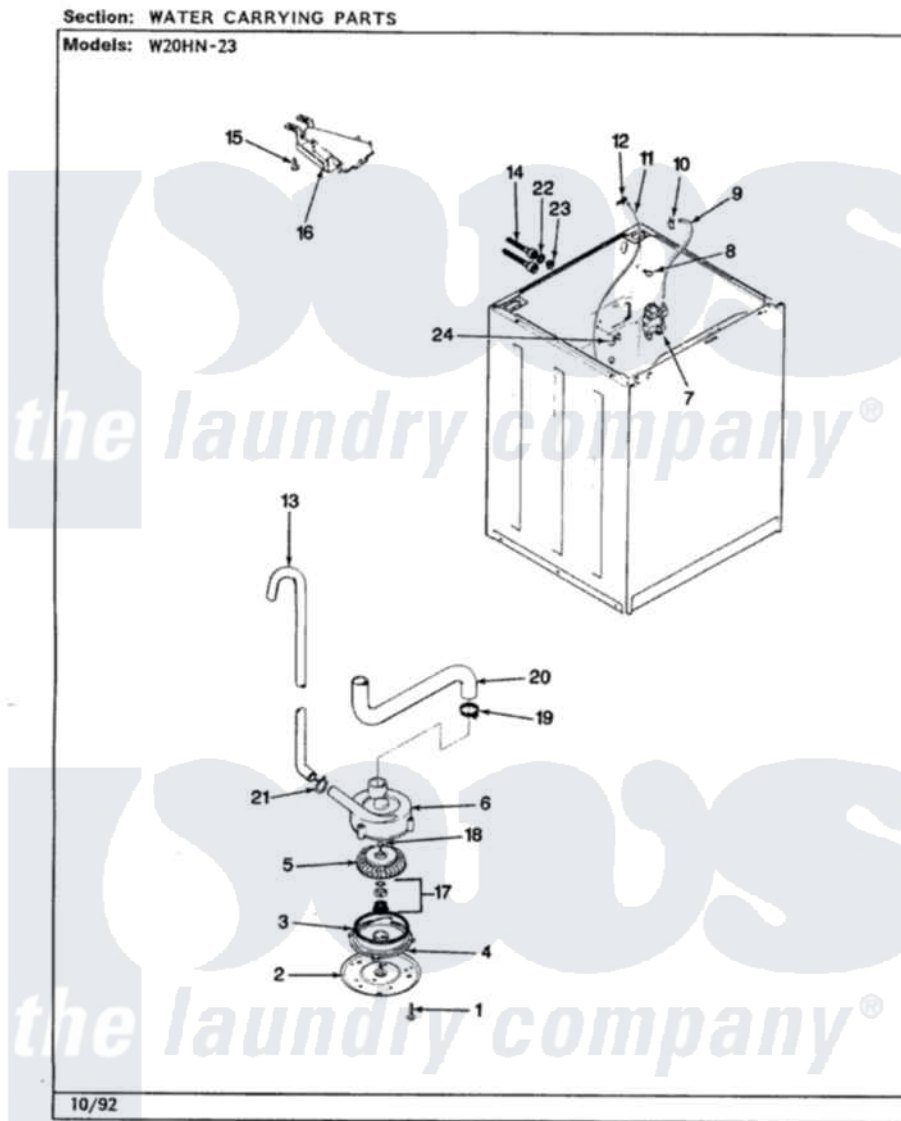

Magic Chef W20HY23 10 - WATER CARRYING (REV. A-D)

Magic Chef [Residential Magic Chef W20HY23 Washer Parts](#) Parts Diagram 10 - WATER CARRYING (REV. A-D)
Click on the part number to view part

Item	Original Part Number	Replaced By	Status	Part Description
1	25-7405	3196164		Screw
2	33-6035		Not Available	PLATE & PULLEY ASSY.
3	33-6032			Gasket
4	35-2058			Base, Pump
5	35-2057	35-6465		Pump Assem
6	35-2099	35-6465		Pump Assem
"	35-2344			Restrictor, Flow
"	35-2056		Not Available	HOUSING, PUMP
7	25-7220			Clip, Cabinet Top
"	35-2376	35-2374N		Valve, Water
8	25-7867	596669		Clamp, Manifold
9	35-2378	12002749		Hose, Flume Kit
10	25-7867	596669		Clamp, Manifold
11	35-2322	21001748		Hose, Pressure Switch
"	35-2261		Not Available	PAD, PRESSURE SWITCH HOSE
12	33-6099			Clamp

13	35-2896	211704	Hose, Drain
14	35-0874	76313	Hosefill
"	33-7046	89503	Hose-Inlet
15	25-3092	90767	Screw, 8A X 3/8 HeX Washer Head Tapping
16	35-2051	21001760	Flume Assembly / Water Diverter
17	35-0707		Seal, Seat And "O" Ring
18	25-7894	W10001180	Screw
19	25-6069	Not Available	CORBIN CLAMP
"	25-6068	285655	Clamp, Hose
20	35-3584	21001915	Hose, Tub To Pump
"	35-2982		Hose Tub To Pump
21	25-7080	285655	Clamp, Hose
22	25-7048		Washer
23	33-7313	33-4264N	Strainer And Washer Kit
24	25-7796	596669	Clamp, Manifold