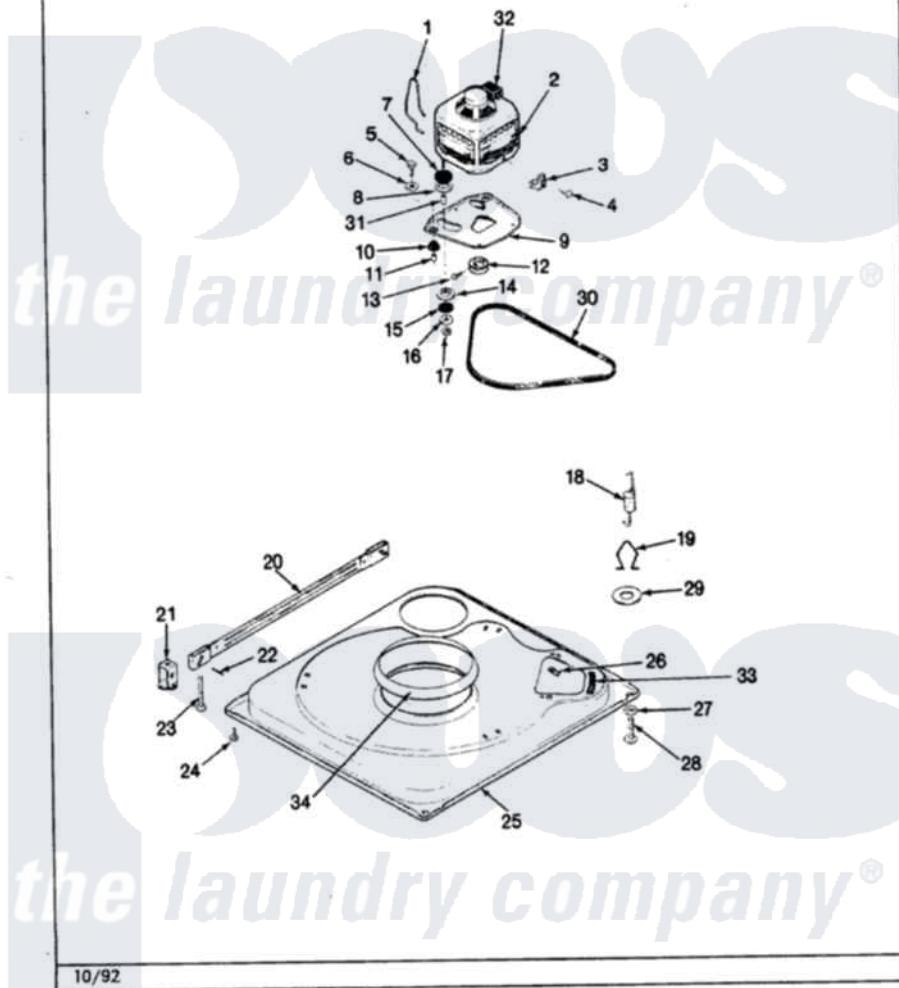

Magic Chef W20HY2C 02 - BASE & DRIVE (REV. H-M)

Section: BASE & DRIVE

Models: W20HN-2C

10/92

Magic Chef [Residential Magic Chef W20HY2C Washer Parts](#) Parts Diagram 02 - BASE & DRIVE (REV. H-M)

[Click on the part number to view part](#)

Item	Original Part Number	Replaced By	Status	Part Description
1	35-0235			Spring, Motor Pivot
2	LA-2002		Not Available	MOTOR KIT
"	35-2030		Not Available	MOTOR
3	33-9945			Slide, Foot
4	25-7418	33001178		Back, Tumbler
5	25-7833	21001977		Screw
6	25-7834			Washer, Motor/Base Screw
7	33-9946			Isolator, Motor
8	33-9944	35-3570		Washer, Motor Pivot
9	35-2810	21001783		Plate And Screw Assembly
10	33-9941	35-3646		Isolator, Motor Plate
11	25-7831			Spacer, Mounting
12	35-2124	W10143344		Pulley
13	25-7117			Set Screw
14	33-9943	35-3571		Slide, Motor Pivot
15	33-9967			Washer, Motor Isolator

16	25-7047		Washer, Flat
17	25-7325	Y707702	Locknut
18	35-2681		Not Available
"	35-3658		SPRING, SUSPENSION
			Spring, Suspension
19	35-2976		Not Available
			HOOK, SUSPENSION SPRING
20	35-2049	21001881	Bar, Stabilizer
21	35-2046		Bracket, Stabilizer
22	35-2052		Pin, Stabilizer
23	35-2050	22004469	Leg And Foot Self Stabalizing
24	25-7828	489483	Screw 10-32 X 1/2
"	35-3020	22004469	Leg And Foot Self Stabalizing
25	35-2984		Not Available
			BASE
26	25-7838	25-7845	Speednut, Motor
27	25-7915		Hex Nut
28	35-0837	25001119	Foot And Pad Assembly
"	35-0772	25001119	Foot And Pad Assembly
29	Y25-7951		Washer, Suspension Hook
30	35-2320	21352320	Belt, Drive
31	25-7830		Spacer
32	33-9765		Switch, Motor
33	35-2065		Pad, Motor Plate
34	35-2357	21002026	Snubber