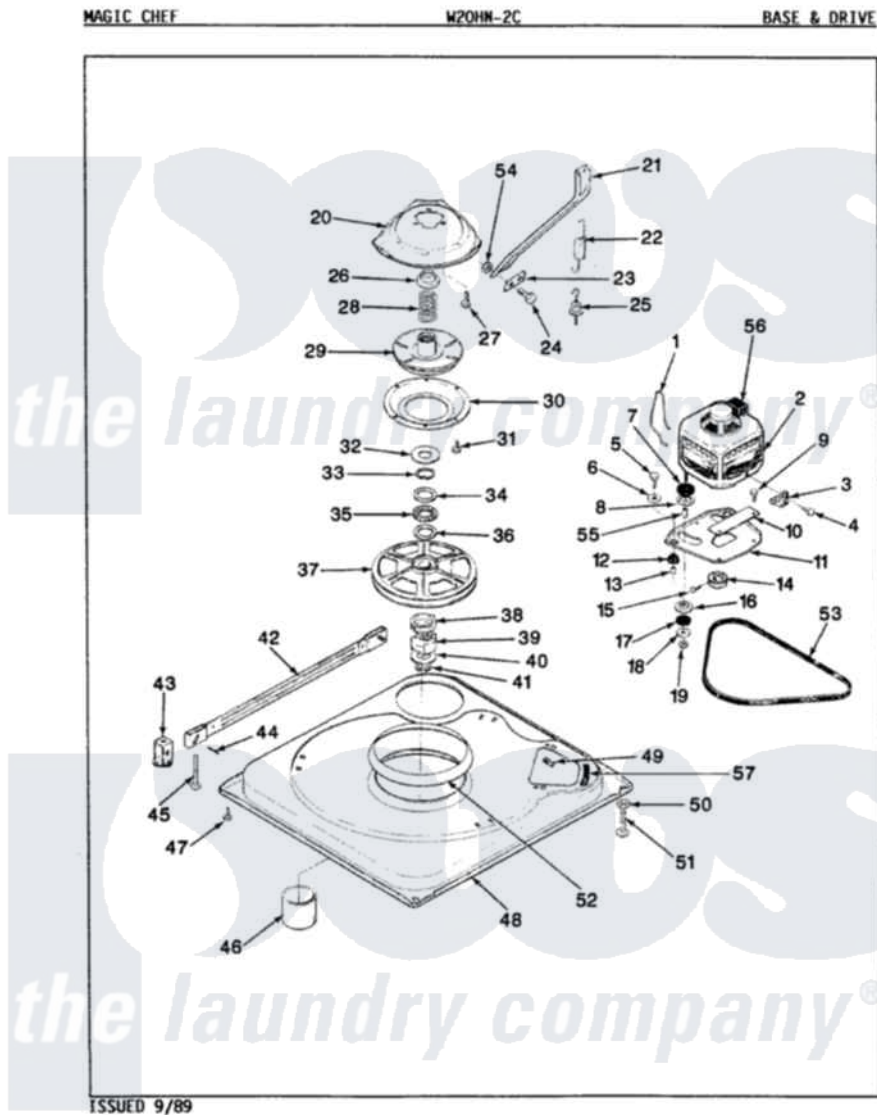

Magic Chef W20HY2C 03 - BASE & DRIVE (W20HN-2C)(REV. A-B)

Magic Chef [Residential Magic Chef W20HY2C Washer Parts](#) Parts Diagram 03 - BASE & DRIVE (W20HN-2C)(REV. A-B)

[Click on the part number to view part](#)

Item	Original Part Number	Replaced By	Status	Part Description
1	35-0235			Spring, Motor Pivot
2	LA-2002		Not Available	MOTOR KIT
"	35-2030		Not Available	MOTOR
3	33-9945			Slide, Foot
4	25-7418	33001178		Back, Tumbler
5	25-7833	21001977		Screw
6	25-7834			Washer, Motor/Base Screw
7	33-9946			Isolator, Motor
8	33-9944	35-3570		Washer, Motor Pivot
9	25-3083	212951		Screw, No.6-32 X 1/4 Inch
10	33-9947		Not Available	DBL.PIVOT SLIDE
11	35-2021	21001783		Plate And Screw Assembly
"	35-2810	21001783		Plate And Screw Assembly
12	33-9941	35-3646		Isolator, Motor Plate
13	25-7831			Spacer, Mounting
14	35-2124	W10143344		Pulley