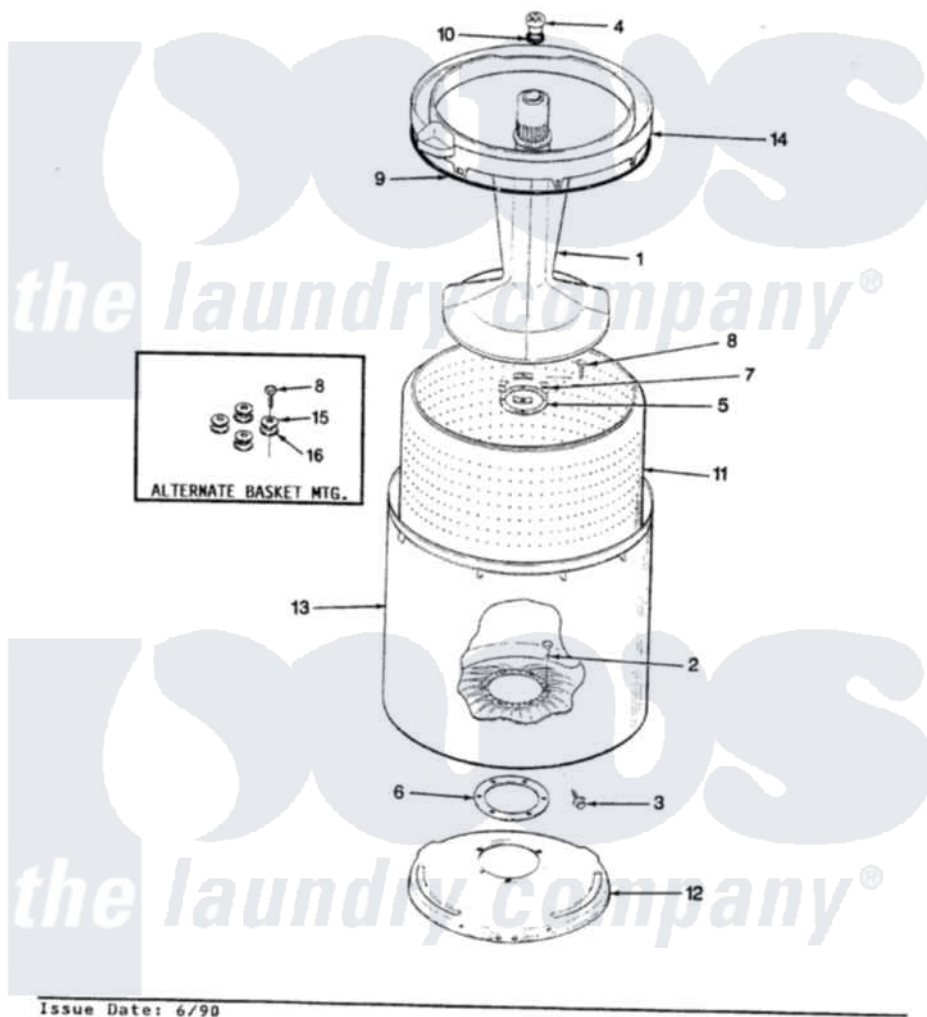

Magic Chef W20HY2C 12 - TUB (REV. E-G)

SECTION: TUB
MODEL: W20HN-2C

Issue Date: 6/90

Magic Chef [Residential Magic Chef W20HY2C Washer Parts](#) Parts Diagram 12 - TUB (REV. E-G)

[Click on the part number to view part](#)

Item	Original Part Number	Replaced By	Status	Part Description
1	35-2456	33-4352		Agitator
2	35-2062	21001063		Screw, Shoulder
3	25-7914	22002933		Screw
4	33-6241			Cap
5	33-8959			Gasket
6	35-2061			Gasket, Tub To Housing
7	33-8799		Not Available	REINF PLATE
8	25-7783	4356852		Screw
9	35-2328			Seal, Tub Top
10	25-7330			Rubber Washer
11	35-2508		Not Available	BASKET WHITE
12	35-2529		Not Available	TUB SUPPORT
13	35-2038			Tub
14	35-2262		Not Available	SHIELD, TUB TOP
"	35-2034		Not Available	TOP, TUB
15	25-7921		Not Available	STEEL WASHER