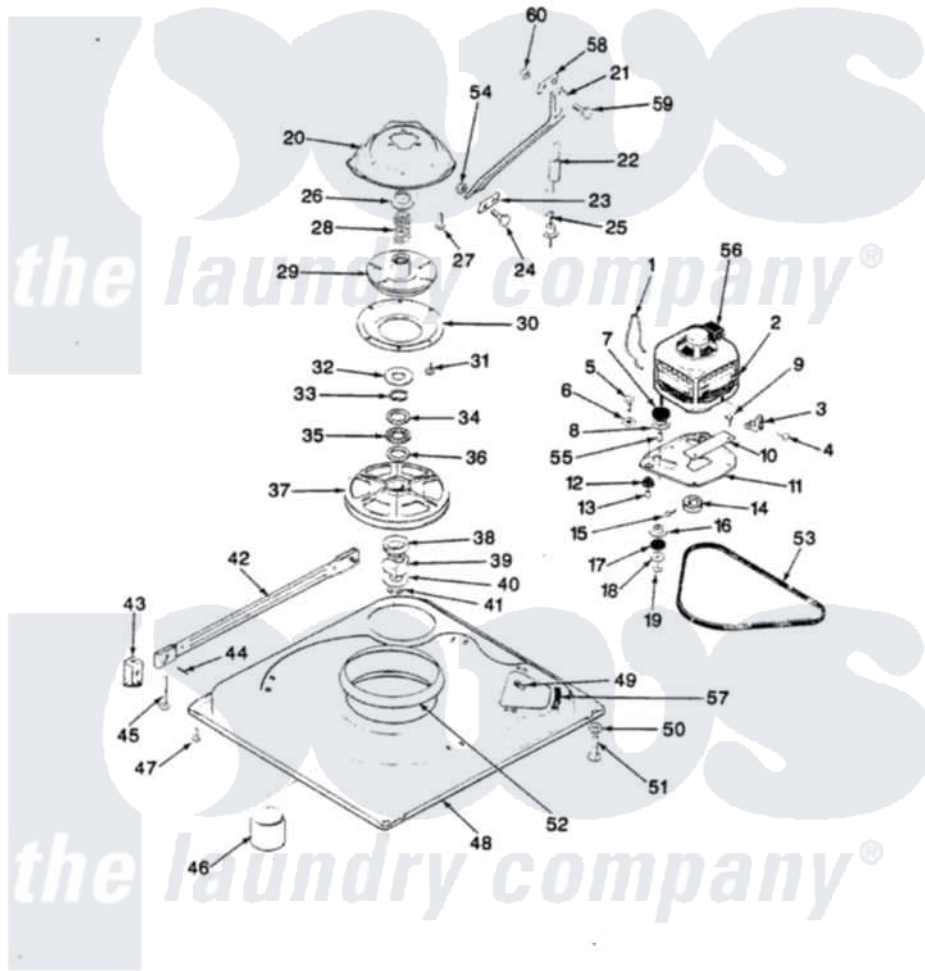

# Magic Chef W20HY3 01 - BASE & DRIVE (REV. E-J)

SECTION: BASE & DRIVE  
 MODEL: W20HN-3

Issue Date: 5/90

Magic Chef [Residential Magic Chef W20HY3 Washer Parts](#) Parts Diagram 01 - BASE & DRIVE (REV. E-J)  
 Click on the part number to view part

Item	Original Part Number	Replaced By	Status	Part Description
1	<a href="#">35-0235</a>			Spring, Motor Pivot
2	LA-2002		Not Available	MOTOR KIT
"	35-2030		Not Available	MOTOR
3	<a href="#">33-9945</a>			Slide, Foot
4	25-7418	<a href="#">33001178</a>		Back, Tumbler
5	25-7833	<a href="#">21001977</a>		Screw
6	<a href="#">25-7834</a>			Washer, Motor/Base Screw
7	<a href="#">33-9946</a>			Isolator, Motor
8	33-9944	<a href="#">35-3570</a>		Washer, Motor Pivot
9	25-3083	<a href="#">212951</a>		Screw, No.6-32 X 1/4 Inch
10	33-9947		Not Available	DBL.PIVOT SLIDE
11	35-2810	<a href="#">21001783</a>		Plate And Screw Assembly
"	35-2021	<a href="#">21001783</a>		Plate And Screw Assembly
12	33-9941	<a href="#">35-3646</a>		Isolator, Motor Plate
13	<a href="#">25-7831</a>			Spacer, Mounting
14	35-2124	<a href="#">W10143344</a>		Pulley