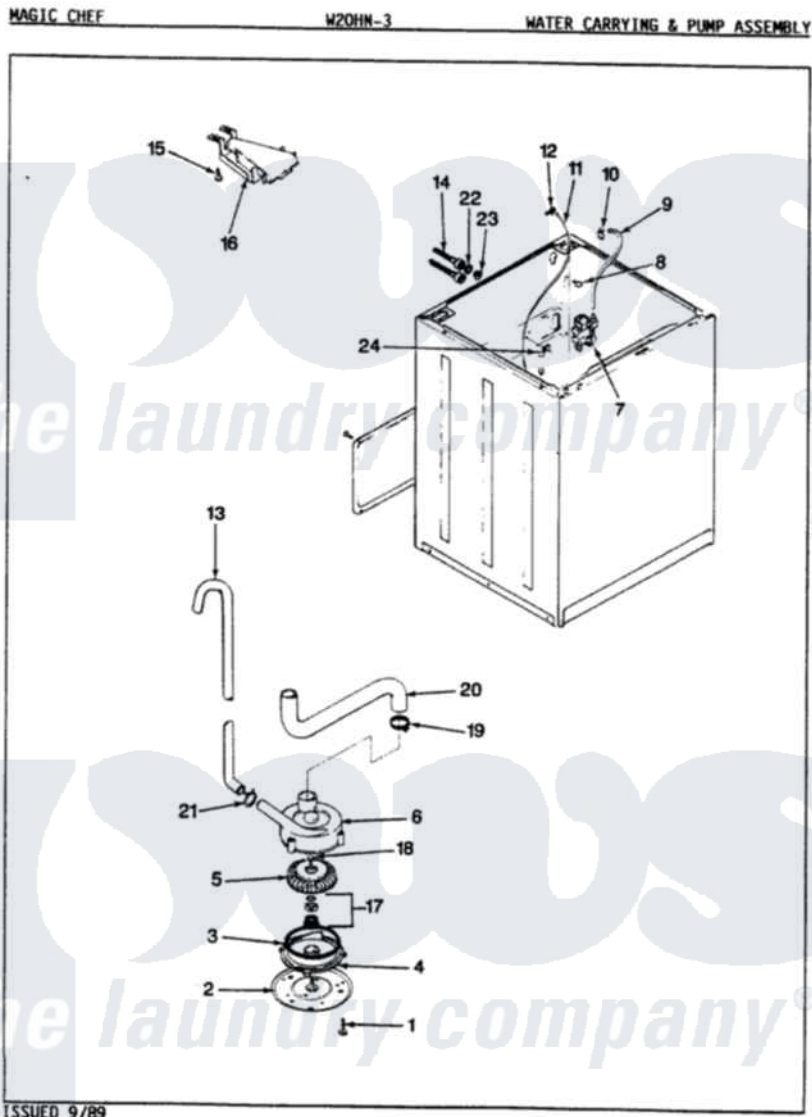

# Magic Chef W20HY3 12 - WATER CARRYING & PUMP ASSY. (REV. K-L)

Magic Chef [Residential Magic Chef W20HY3 Washer Parts](#) Parts Diagram 12 - WATER CARRYING & PUMP ASSY. (REV. K-L)

[Click on the part number to view part](#)

Item	Original Part Number	Replaced By	Status	Part Description
1	25-7405	<a href="#">3196164</a>		Screw
2	33-6035		Not Available	PLATE & PULLEY ASSY.
3	<a href="#">33-6032</a>			Gasket
4	<a href="#">35-2058</a>			Base, Pump
5	35-2057	<a href="#">35-6465</a>		Pump Assem
6	35-2099	<a href="#">35-6465</a>		Pump Assem
"	35-2056		Not Available	HOUSING, PUMP
7	<a href="#">25-7220</a>			Clip, Cabinet Top
"	35-2374	<a href="#">35-2374N</a>		Valve, Water
8	25-7867	<a href="#">596669</a>		Clamp, Manifold
9	35-2378	<a href="#">12002749</a>		Hose, Flume Kit
10	25-7867	<a href="#">596669</a>		Clamp, Manifold
11	35-2261		Not Available	PAD, PRESSURE SWITCH HOSE
"	35-2322	<a href="#">21001748</a>		Hose, Pressure Switch
12	<a href="#">33-6099</a>			Clamp

13	33-9436	<a href="#">211704</a>		Hose, Drain
14	33-7046	<a href="#">89503</a>		Hose-Inlet
"	35-0873	<a href="#">76313</a>		Hosefill
15	25-3092	<a href="#">90767</a>		Screw, 8A X 3/8 HeX Washer Head Tapping
16	35-2051	<a href="#">21001760</a>		Flume Assembly / Water Diverter
17	<a href="#">35-0707</a>			Seal, Seat And "O" Ring
18	25-7894	<a href="#">W10001180</a>		Screw
19	25-6069		Not Available	CORBIN CLAMP
20	35-2131		Not Available	HOSE, SUMP TO PUMP
21	25-7080	<a href="#">285655</a>		Clamp, Hose
22	<a href="#">25-7048</a>			Washer
23	33-7313	<a href="#">33-4264N</a>		Strainer And Washer Kit
24	25-7796	<a href="#">596669</a>		Clamp, Manifold