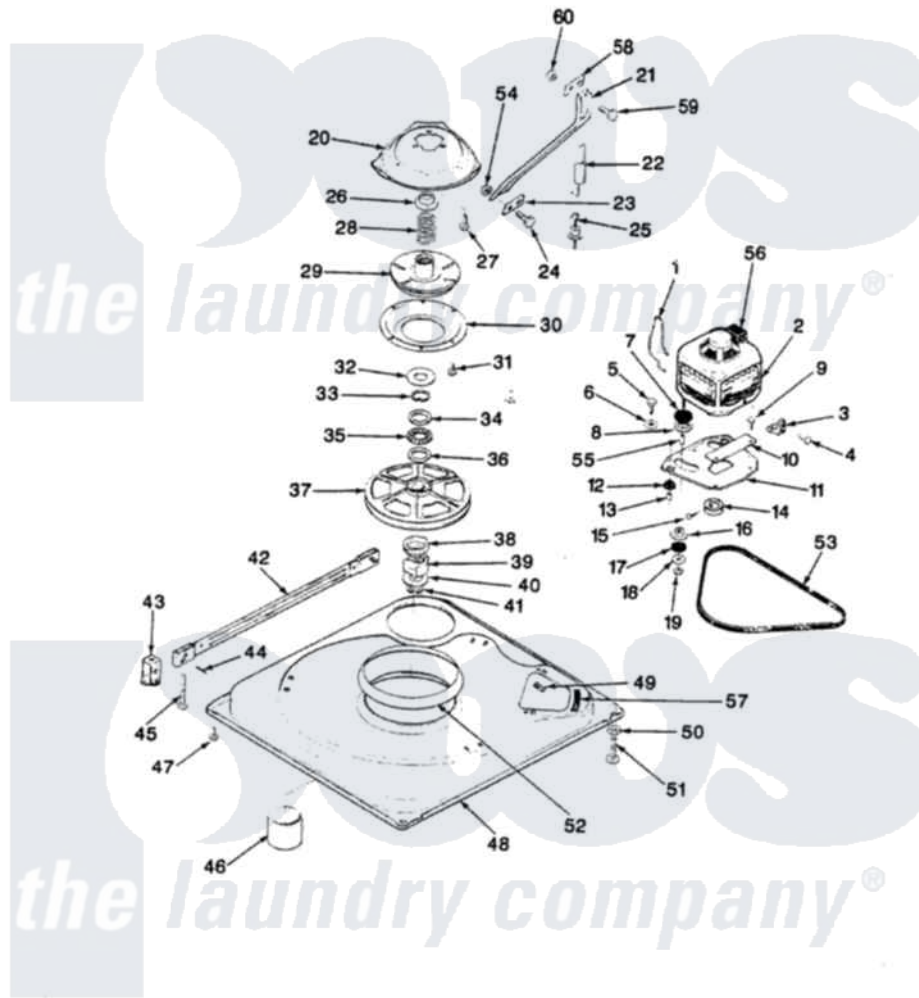

# Magic Chef W20HY3S 01 - BASE & DRIVE

SECTION: BASE & DRIVE  
 MODEL: W20HN-3S

Issue Date: 4/91

Magic Chef Residential Magic Chef W20HY3S Washer Parts Parts Diagram 01 - BASE & DRIVE  
 Click on the part number to view part

Item	Original Part Number	Replaced By	Status	Part Description
1	<a href="#">35-0235</a>			Spring, Motor Pivot
2	LA-2002		Not Available	MOTOR KIT
"	35-2030		Not Available	MOTOR
3	<a href="#">33-9945</a>			Slide, Foot
4	25-7418	<a href="#">33001178</a>		Back, Tumbler
5	25-7833	<a href="#">21001977</a>		Screw
6	<a href="#">25-7834</a>			Washer, Motor/Base Screw
7	<a href="#">33-9946</a>			Isolator, Motor
8	33-9944	<a href="#">35-3570</a>		Washer, Motor Pivot
9	25-3083	<a href="#">212951</a>		Screw, No.6-32 X 1/4 Inch
10	33-9947		Not Available	DBL.PIVOT SLIDE
11	35-2810	<a href="#">21001783</a>		Plate And Screw Assembly
12	33-9941	<a href="#">35-3646</a>		Isolator, Motor Plate
13	<a href="#">25-7831</a>			Spacer, Mounting
14	35-2124	<a href="#">W10143344</a>		Pulley
15	<a href="#">25-7117</a>			Set Screw