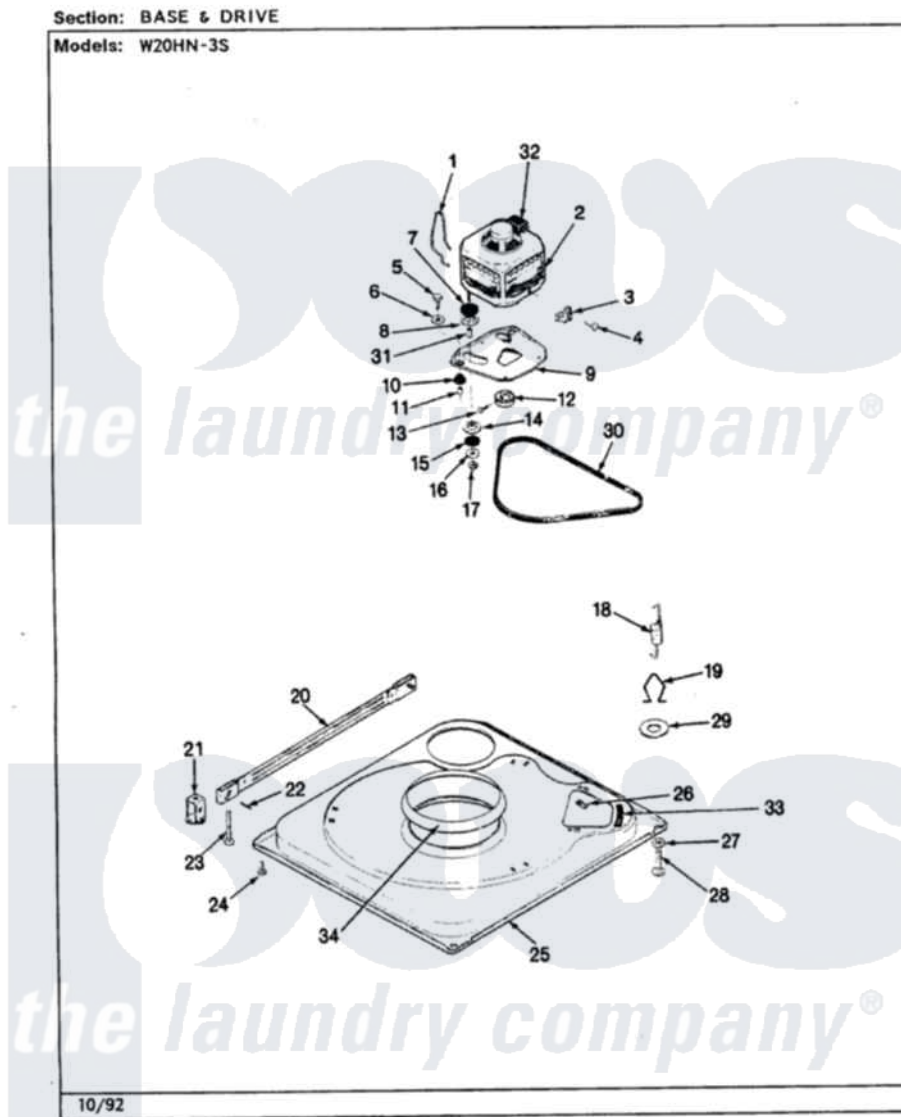

Magic Chef W20HY3S 02 - BASE & DRIVE (W20HN3S)(REV. A-E)

Magic Chef [Residential Magic Chef W20HY3S Washer Parts](#) Parts Diagram 02 - BASE & DRIVE (W20HN3S)(REV. A-E)
Click on the part number to view part

Item	Original Part Number	Replaced By	Status	Part Description
1	35-0235			Spring, Motor Pivot
2	LA-2002		Not Available	MOTOR KIT
"	35-2030		Not Available	MOTOR
3	33-9945			Slide, Foot
4	25-7418	33001178		Back, Tumbler
5	25-7833	21001977		Screw
6	25-7834			Washer, Motor/Base Screw
7	33-9946			Isolator, Motor
8	33-9944	35-3570		Washer, Motor Pivot
9	35-2810	21001783		Plate And Screw Assembly
10	33-9941	35-3646		Isolator, Motor Plate
11	25-7831			Spacer, Mounting
12	35-2124	W10143344		Pulley
13	25-7117			Set Screw
14	33-9943	35-3571		Slide, Motor Pivot
15	33-9967			Washer, Motor Isolator

16	25-7047		Washer, Flat
17	25-7325	Y707702	Locknut
18	35-2681		Not Available
"	35-3658		SPRING, SUSPENSION
			Spring, Suspension
19	35-2976		Not Available
			HOOK, SUSPENSION SPRING
20	35-2049	21001881	Bar, Stabilizer
21	35-2046		Bracket, Stabilizer
22	35-2052		Pin, Stabilizer
23	35-2050	22004469	Leg And Foot Self Stabalizing
24	25-7828	489483	Screw 10-32 X 1/2
"	35-3020	22004469	Leg And Foot Self Stabalizing
25	35-2984		Not Available
			BASE
26	25-7838	25-7845	Speednut, Motor
27	25-7915		Hex Nut
28	35-0837	25001119	Foot And Pad Assembly
"	35-0772	25001119	Foot And Pad Assembly
29	Y25-7951		Washer, Suspension Hook
30	35-2320	21352320	Belt, Drive
31	25-7830		Spacer
32	33-9765		Switch, Motor
33	35-2065		Pad, Motor Plate
34	35-2357	21002026	Snubber