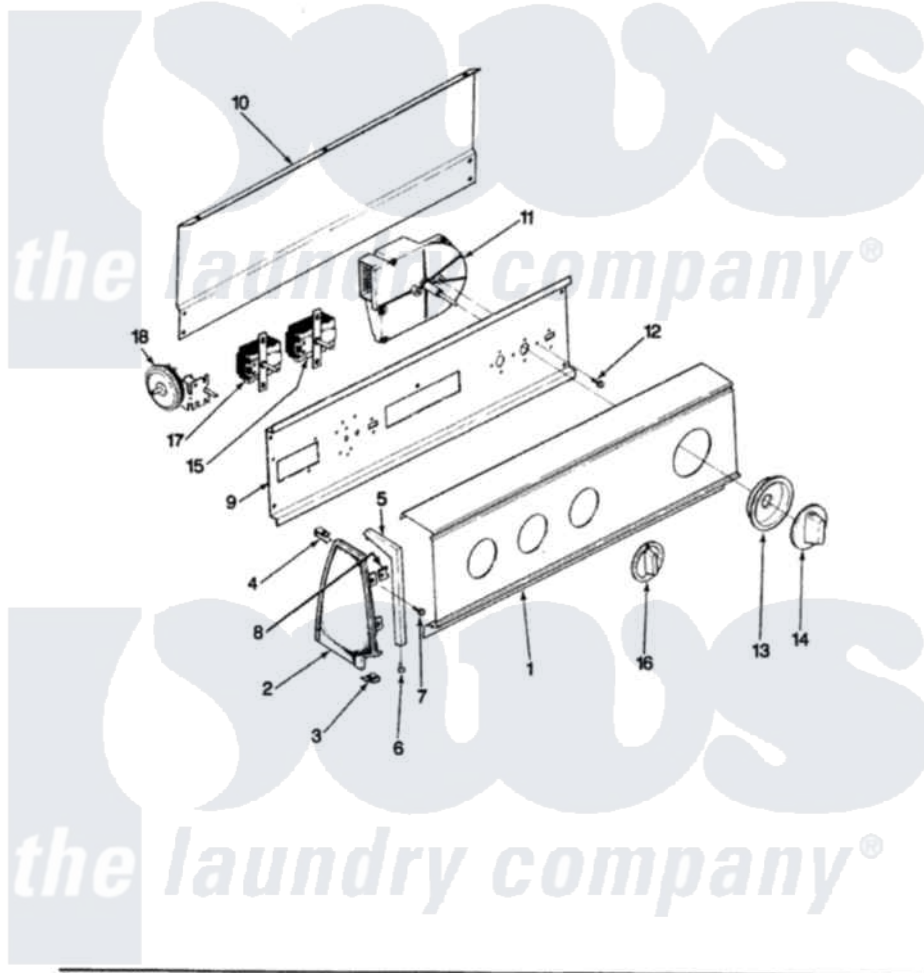

Magic Chef W20HY3S 03 - CONTROL PANEL

SECTION: BACKGUARD
MODEL: W20HN-3S

Issue Date: 4/91

Magic Chef [Residential Magic Chef W20HY3S Washer Parts](#) Parts Diagram 03 - CONTROL PANEL
Click on the part number to view part

Item	Original Part Number	Replaced By	Status	Part Description
1	25-7702			Speedclip, End Cap To Control Panel
"	25-7793			Screw
"	35-2850			Control Panel
2	35-2487	21001451		Cap- End
"	35-2488	21001452		Cap- End
3	34-9487		Not Available	PLATE, REINFORCEMENT
"	25-7851			Speedclip, End Cap To Top
"	25-7697	25-2219		Screw
4	25-7435	33002917		Screw, No.10-16
"	25-7852			Speedclip, Rr Shld To End Cap
5	53-0277		Not Available	TRIM, END CAP (RT)
"	53-0278		Not Available	TRIM, END CAP (LT)
6	25-7760			Screw
7	25-3092	90767		Screw, 8A X 3/8 HeX Washer Head Tapping

8	25-7702		Speedclip, End Cap To Control Panel
9	53-1676		Shield, Control
10	25-3092	90767	Screw, 8A X 3/8 HeX Washer Head Tapping
"	25-3457		Screw, Sems
"	25-7853	25-7933	Ring, Retaining
"	35-2688	21001460	Shield, Rear
11	35-2845		Timer
12	25-0205	216412	Screw, Bracket To Timer
13	35-2254	12500058	Knob Ski
14	35-2486	12500058	Knob Ski
15	35-2838	35-2839	Switch
"	25-3092	90767	Screw, 8A X 3/8 HeX Washer Head Tapping
16	35-2185	21001283	Knob, Selector---Piq
17	35-2619		Not Available SWITCH 4POS SPEED
"	25-3092	90767	Screw, 8A X 3/8 HeX Washer Head Tapping
18	35-2801	21001554	Switch, Water Level
"	35-2871		Not Available MANUAL, USE & CARE