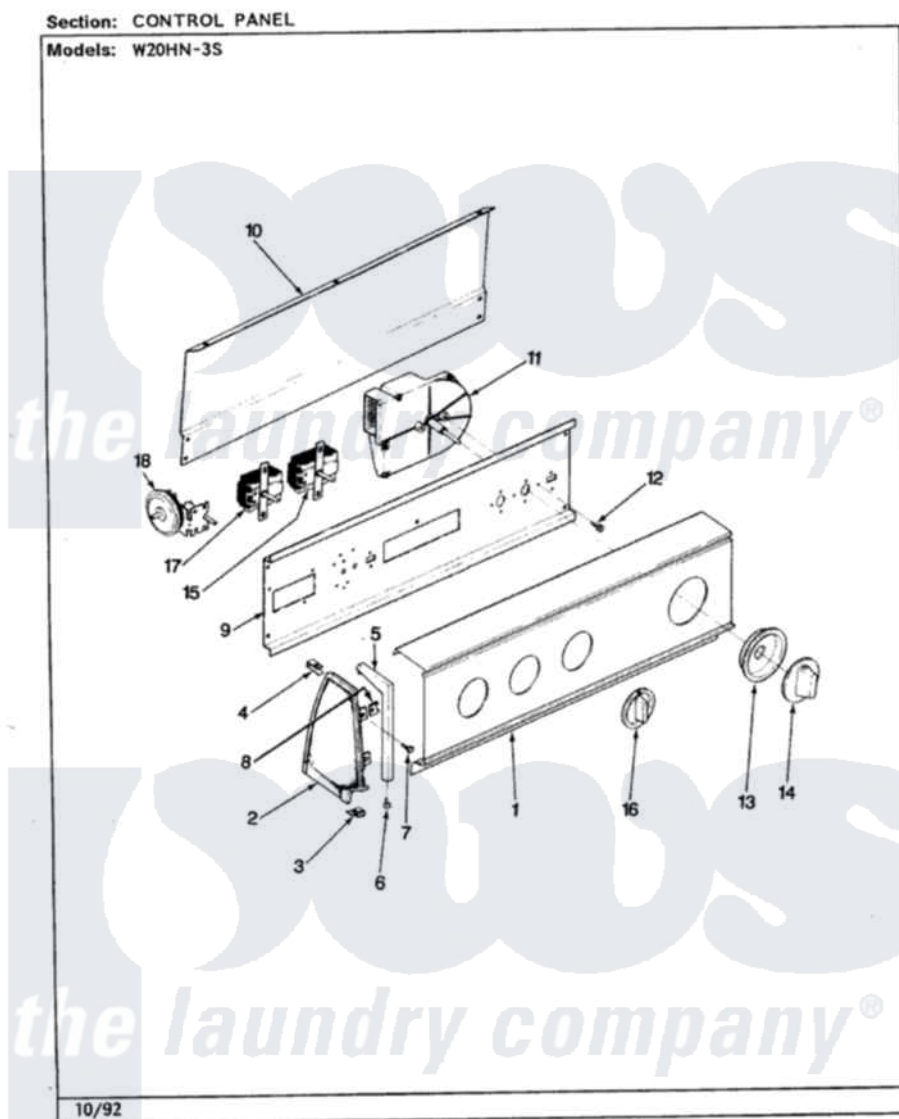

Magic Chef W20HY3S 04 - CONTROL PANEL (REV. A-E)(W20HN3S)

Magic Chef [Residential Magic Chef W20HY3S Washer Parts](#) Parts Diagram 04 - CONTROL PANEL (REV. A-E)(W20HN3S)

[Click on the part number to view part](#)

Item	Original Part Number	Replaced By	Status	Part Description
1	25-7702			Speedclip, End Cap To Control Panel
"	25-7793			Screw
"	35-2850			Control Panel
2	35-2487	21001451		Cap- End
"	35-2488	21001452		Cap- End
3	34-9487		Not Available	PLATE, REINFORCEMENT
"	25-7697	25-2219		Screw
"	25-7851			Speedclip, End Cap To Top
4	25-7435	33002917		Screw, No.10-16
"	25-7852			Speedclip, Rr Shld To End Cap
5	53-0278		Not Available	TRIM, END CAP (LT)
"	53-0277		Not Available	TRIM, END CAP (RT)
6	25-7760			Screw
7	25-3092	90767		Screw, 8A X 3/8 HeX Washer Head Tapping

8	25-7702		Speedclip, End Cap To Control Panel
9	53-1676		Shield, Control
10	25-7853	25-7933	Ring, Retaining
"	35-2688	21001460	Shield, Rear
"	25-3092	90767	Screw, 8A X 3/8 HeX Washer Head Tapping
"	25-3457		Screw, Sems
11	35-2845		Timer
12	25-0205	216412	Screw, Bracket To Timer
13	35-2254	12500058	Knob Ski
14	35-2486	12500058	Knob Ski
15	25-3092	90767	Screw, 8A X 3/8 HeX Washer Head Tapping
"	35-2838	35-2839	Switch
16	35-2185	21001283	Knob, Selector----Piq
17	35-2619		Not Available SWITCH 4POS SPEED
"	25-3092	90767	Screw, 8A X 3/8 HeX Washer Head Tapping
18	35-3283	21001554	Switch, Water Level
"	25-3092	90767	Screw, 8A X 3/8 HeX Washer Head Tapping
"	35-2871		Not Available MANUAL, USE & CARE
"	16000329		Not Available GUIDE, QUICK REF. - MAGIC CHEF
"	35-2801	21001554	Switch, Water Level