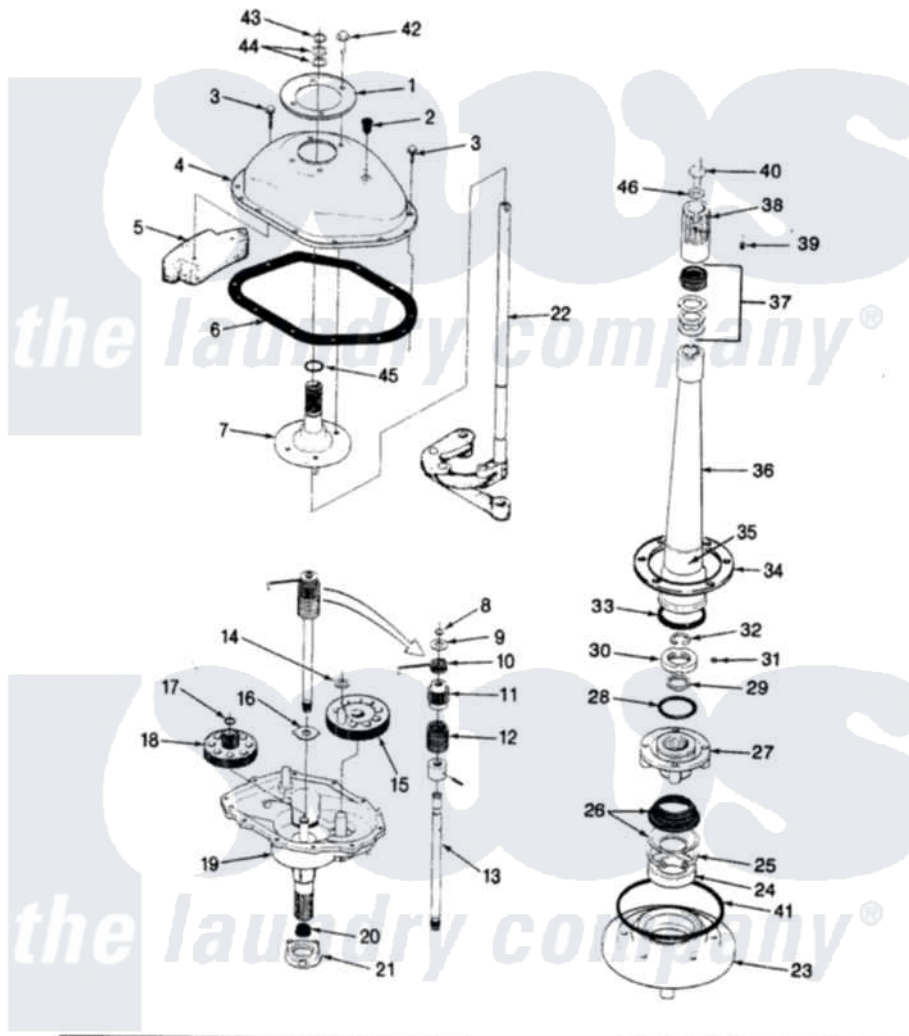

Magic Chef W20HY3S 05 - TRANSMISSION

SECTION: TRANSMISSION & RELATED PARTS
MODEL: W20HN-3S

Issue Date: 4/91

Magic Chef [Residential Magic Chef W20HY3S Washer Parts](#) Parts Diagram 05 - TRANSMISSION
Click on the part number to view part

Item	Original Part Number	Replaced By	Status	Part Description
1	33-9893	33-7187		Covr Reinforcmt
2	35-2621			Plug, Oil Fill
3	25-7916			Bolt
4	35-2620		Not Available	COVER, TRANSMISSION
5	35-2642			Counterweight
6	35-1030		Not Available	GASKET, TRANSMISSION HOUSING
7	35-2654			Drive Tube Assembly
8	25-7847			Ring, Retaining
9	25-7416		Not Available	WASHER, FLAT
10	33-6114	33-6463		Spring
11	35-2001			Pinion, Drive
12	33-3195		Not Available	SPRING
13	LA-2005			Clutch Assembly Kit
"	35-2116		Not Available	DRIVE SHAFT & HUB ASSY
14	25-7091			Thrust Washer
15	35-2631		Not Available	GEAR, CRANK

16	35-2070		Washer, Steel W/Tabs
"	35-2462	35-3825	Washer, Nylon
"	25-7274		Not Available
17	25-7853	25-7933	WASHER, STEEL
18	35-2527		Ring, Retaining
19	35-2640		Gear, Cluster
20	35-2010	207843	TRANSMISSION HOUSING
21	35-2111	12001562	Lip Seal Repair Kit
22	35-2637		Bearing Assembly
23	35-2059	35-2450	Not Available
24	35-2205		LINKAGE ASSY
25	25-7849		Housing Assembly, Bearing And Seal
26	33-7224N		Bearing, Spin
27	33-9987		Retaining Ring
28	35-2061		Tub Seal Assembly
29	25-7722	33-4293N	Not Available
30	33-9507	33-9504	BASKET HUB ASM
31	25-7120		Gasket, Tub To Housing
32	25-7848		Gasket Kit
33	33-8718		Locknut
34	35-0930		Set Screw
35	33-6790		Retaining Ring
36	33-4283N		Gasket
37	33-7806N		Gasket
38	33-9729		Bearing, Agitator
39	25-7378		Not Available
40	33-6817		CENTERPOST KIT
41	35-2060		Seal Assembly
42	25-7359		Not Available
43	25-7848		DRIVE BLOCK ASM
44	25-7057		Set Screw
45	25-7722	33-4293N	Stud
46	25-7316		Seal, Tub To Housing
47	LA-2001		Screw
			Retaining Ring
			Washer, Flat
			Gasket Kit
			Flat Washer
			TRANSMISSION REPLACEMENT KIT