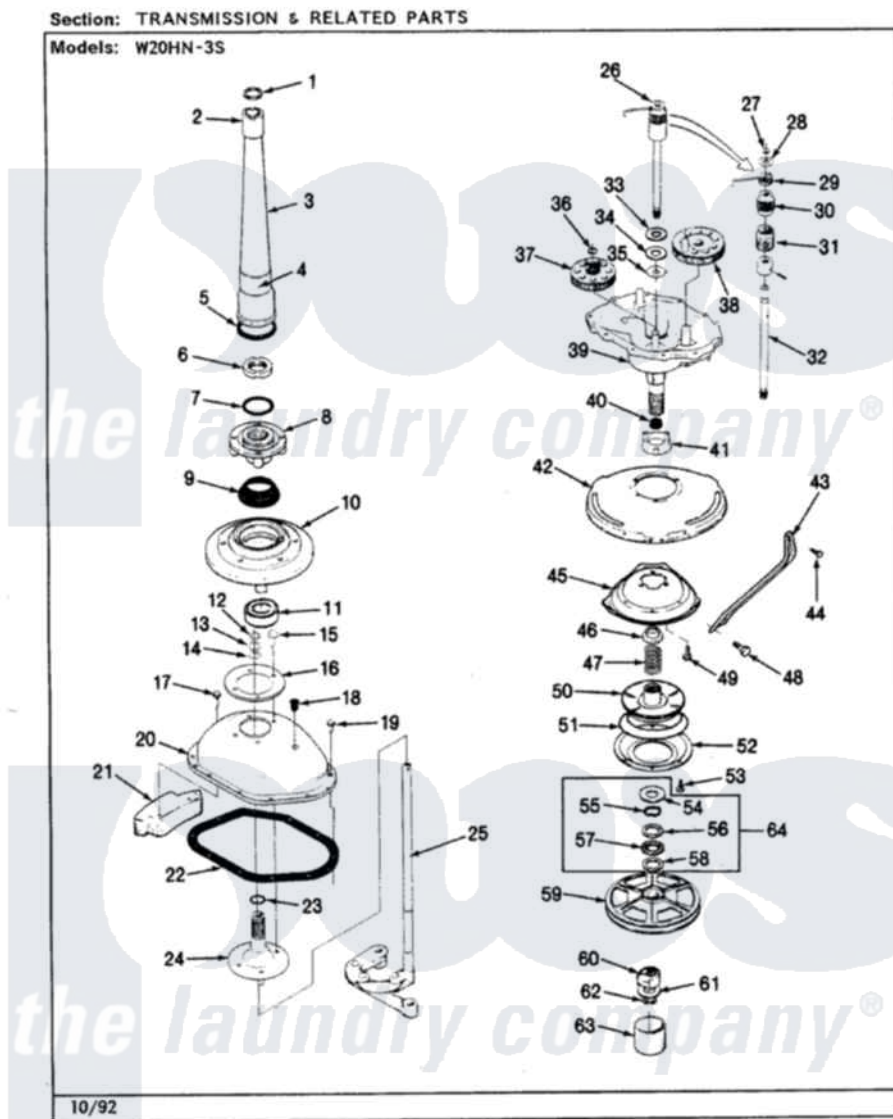

Magic Chef W20HY3S 06 - TRANSMISSION (W20HN3S)(REV. A-E)

Magic Chef Residential Magic Chef W20HY3S Washer Parts Parts Diagram 06 - TRANSMISSION (W20HN3S)(REV. A-E)

Click on the part number to view part

Item	Original Part Number	Replaced By	Status	Part Description
1	LA-2175	35-6680		Transmission
"	35-3748	35-6680		Transmission
"	25-7941			"O" Ring, Agtr Drive Shaft
2	35-2835	21001066		Bearing, Centerpost
3	35-2792	21001401		Center Pos
4	33-6790			Bearing, Agitator
"	35-2983		Not Available	CENTERPOST ASSY.
5	35-2906			Seal, Centerpost Bottom
6	35-2791			Nut, Spin Tube
7	25-7938			"O" Ring, Basket Drive Hub
8	35-2715		Not Available	BASKET DRIVE HUB ASSY
"	35-3647	W10219156		Tub Seal
9	35-2974			Tub Seal/Hub Assembly
10	35-2716	12001561		Bearing And Seal Housing Assembly
11	35-2972	12001561		Bearing And Seal Housing