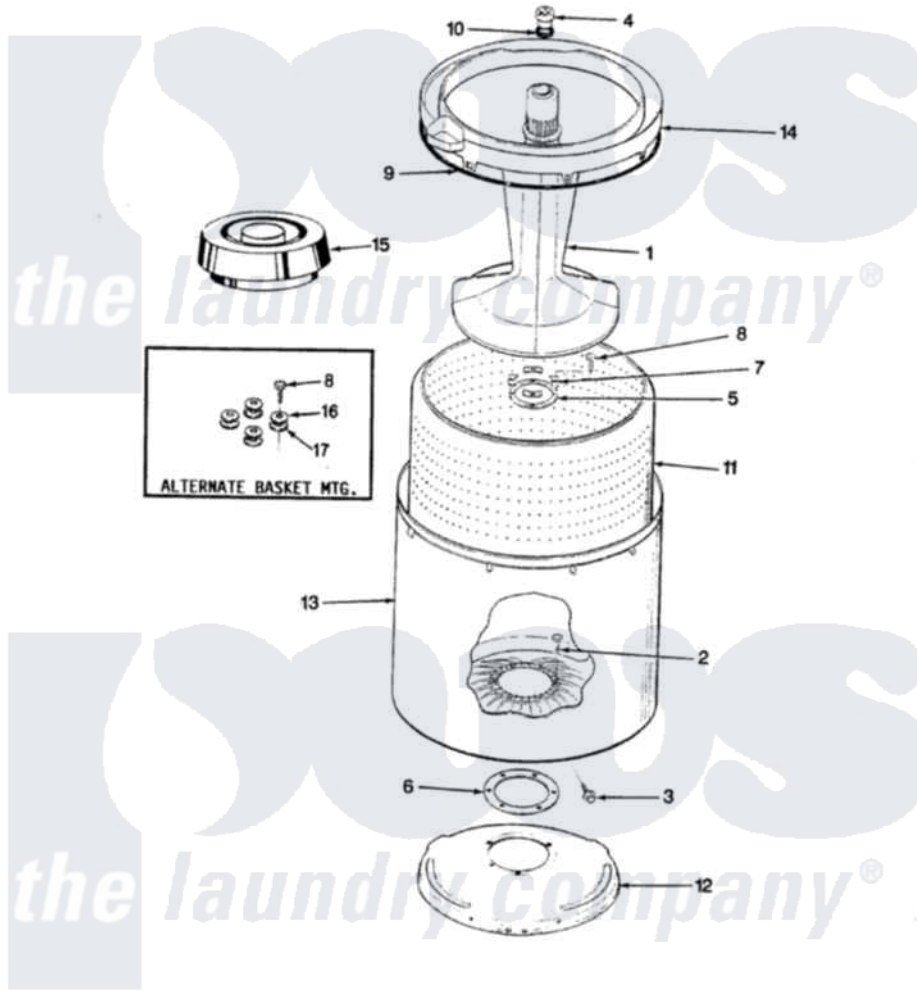

# Magic Chef W20HY3S 07 - TUB

SECTION: TUB  
MODEL: W20HN-3S

Issue Date: 4/91

Magic Chef [Residential Magic Chef W20HY3S Washer Parts](#) Parts Diagram 07 - TUB  
Click on the part number to view part

Item	Original Part Number	Replaced By	Status	Part Description
1	35-2456	<a href="#">33-4352</a>		Agitator
2	35-2062	<a href="#">21001063</a>		Screw, Shoulder
3	25-7914	<a href="#">22002933</a>		Screw
4	<a href="#">33-6241</a>			Cap
5	<a href="#">33-8959</a>			Gasket
6	<a href="#">35-2061</a>			Gasket, Tub To Housing
7	33-8799		Not Available	REINF PLATE
8	25-7783	<a href="#">4356852</a>		Screw
9	<a href="#">35-2328</a>			Seal, Tub Top
10	<a href="#">25-7330</a>			Rubber Washer
11	35-2508		Not Available	BASKET WHITE
12	35-2529		Not Available	TUB SUPPORT
13	<a href="#">35-2038</a>			Tub
14	35-2262		Not Available	SHIELD, TUB TOP
"	35-2034		Not Available	TOP, TUB
15	<a href="#">35-2550</a>			Dispenser, Rinse