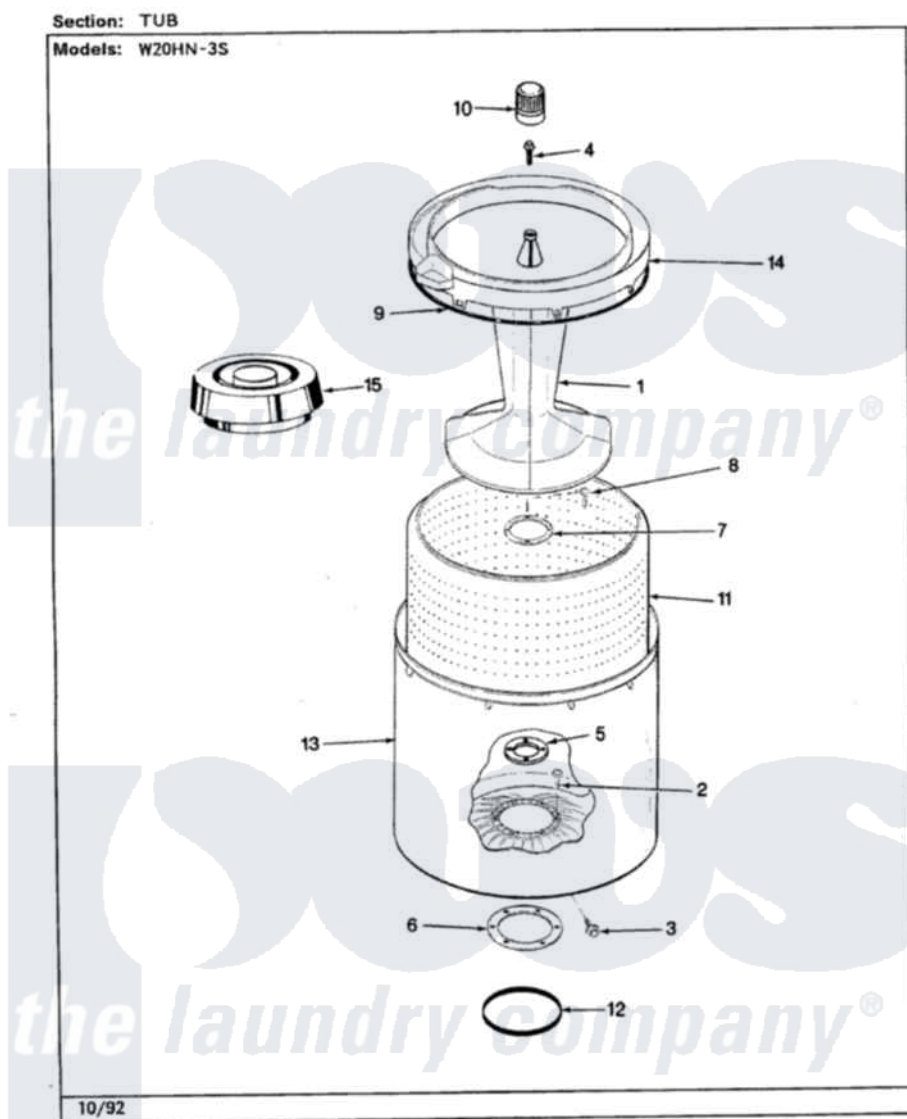

Magic Chef W20HY3S 08 - TUB (W20HN3S)(REV. A-E)

Magic Chef [Residential Magic Chef W20HY3S Washer Parts](#) Parts Diagram 08 - TUB (W20HN3S)(REV. A-E)
Click on the part number to view part

Item	Original Part Number	Replaced By	Status	Part Description
1	35-3580			Agitator
"	35-2717	35-3580		Agitator
2	25-7947	21001063		Screw, Shoulder
3	25-7953	22002933		Screw
4	25-7948	W10309247		Screw
5	35-3685			Gasket, Basket To Centerpost
"	35-2980	35-3685		Gasket, Basket To Centerpost
6	35-3686			Gasket, Tub To Housing
"	35-2979			Gasket, Tub/Hsg
7	35-3014			Gasket And Reinf. Plate Assembly
8	25-7783	4356852		Screw
9	35-2328			Seal, Tub Top
10	35-2733			Cap, Agitator
11	35-3016		Not Available	BASKET ASSY
12	35-2978			Seal, Tub/Housing
13	35-3700			Tub Assembly

"	35-2952	35-3700	Tub Assembly
14	35-2262	Not Available	SHIELD, TUB TOP
"	35-2034	Not Available	TOP, TUB
"	35-3578	Not Available	TOP, TUB
15	35-2550		Dispenser, Rinse