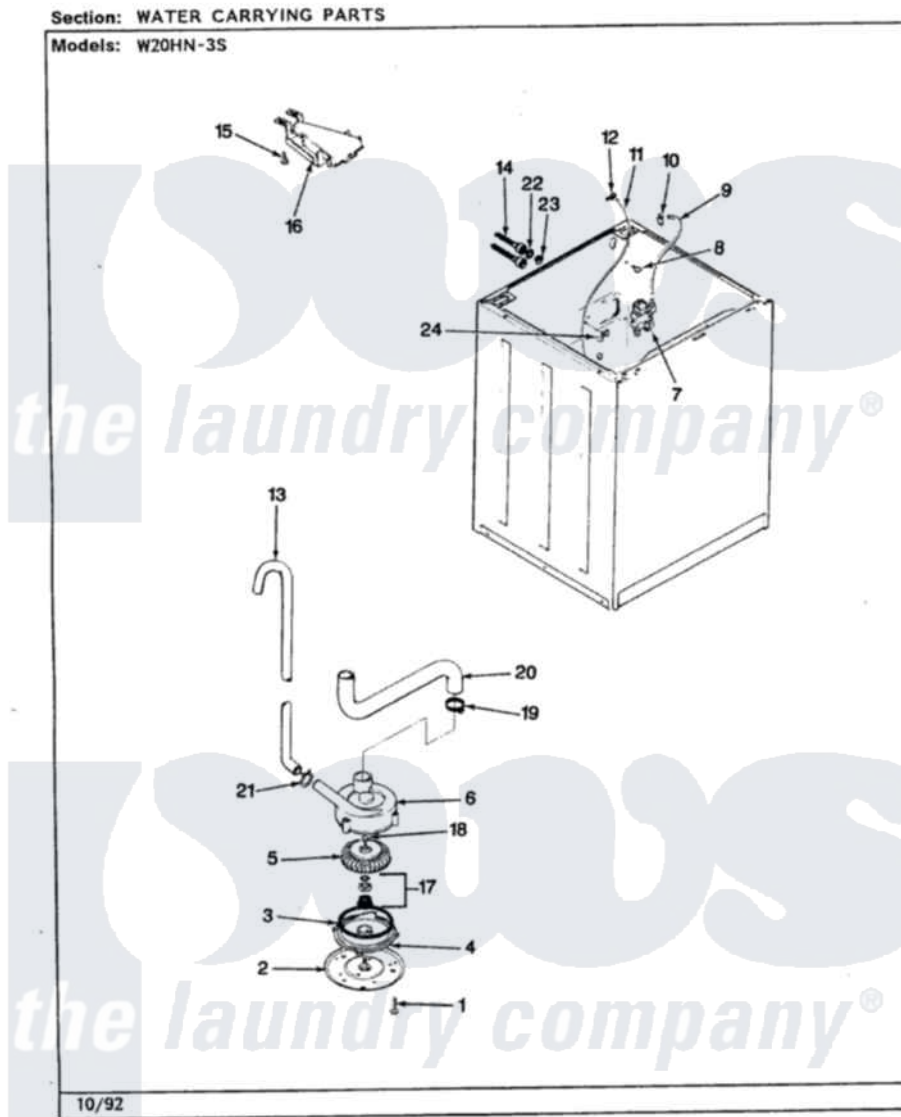

Magic Chef W20HY3S 09 - WATER CARRYING (W20HN3S)(REV. A-E)

Magic Chef Residential Magic Chef W20HY3S Washer Parts Parts Diagram 09 - WATER CARRYING (W20HN3S)(REV. A-E)

Click on the part number to view part

| Item | Original Part Number | Replaced By | Status | Part Description |
|------|-------------------------|--------------------------|---------------|---------------------------|
| 1 | 25-7405 | 3196164 | | Screw |
| 2 | 33-6035 | | Not Available | PLATE & PULLEY ASSY. |
| 3 | 33-6032 | | | Gasket |
| 4 | 35-2058 | | | Base, Pump |
| 5 | 35-2057 | 35-6465 | | Pump Assem |
| 6 | 35-2099 | 35-6465 | | Pump Assem |
| " | 35-2344 | | | Restrictor, Flow |
| " | 35-2056 | | Not Available | HOUSING, PUMP |
| 7 | 25-7220 | | | Clip, Cabinet Top |
| " | 35-2374 | 35-2374N | | Valve, Water |
| 8 | 25-7867 | 596669 | | Clamp, Manifold |
| 9 | 35-2378 | 12002749 | | Hose, Flume Kit |
| 10 | 25-7867 | 596669 | | Clamp, Manifold |
| 11 | 35-2322 | 21001748 | | Hose, Pressure Switch |
| " | 35-2261 | | Not Available | PAD, PRESSURE SWITCH HOSE |

| | | | |
|----|-------------------------|---------------------------|---|
| 12 | 33-6099 | | Clamp |
| 13 | 35-2896 | 211704 | Hose, Drain |
| 14 | 35-0873 | 76313 | Hosefill |
| " | 33-7046 | 89503 | Hose-Inlet |
| 15 | 25-3092 | 90767 | Screw, 8A X 3/8 HeX Washer Head Tapping |
| 16 | 35-2051 | 21001760 | Flume Assembly / Water Diverter |
| 17 | 35-0707 | | Seal, Seat And "O" Ring |
| 18 | 25-7894 | W10001180 | Screw |
| 19 | 25-6069 | Not Available | CORBIN CLAMP |
| " | 25-6068 | 285655 | Clamp, Hose |
| 20 | 35-3584 | 21001915 | Hose, Tub To Pump |
| " | 35-2982 | | Hose Tub To Pump |
| 21 | 25-7080 | 285655 | Clamp, Hose |
| 22 | 25-7048 | | Washer |
| 23 | 33-7313 | 33-4264N | Strainer And Washer Kit |
| 24 | 25-7796 | 596669 | Clamp, Manifold |