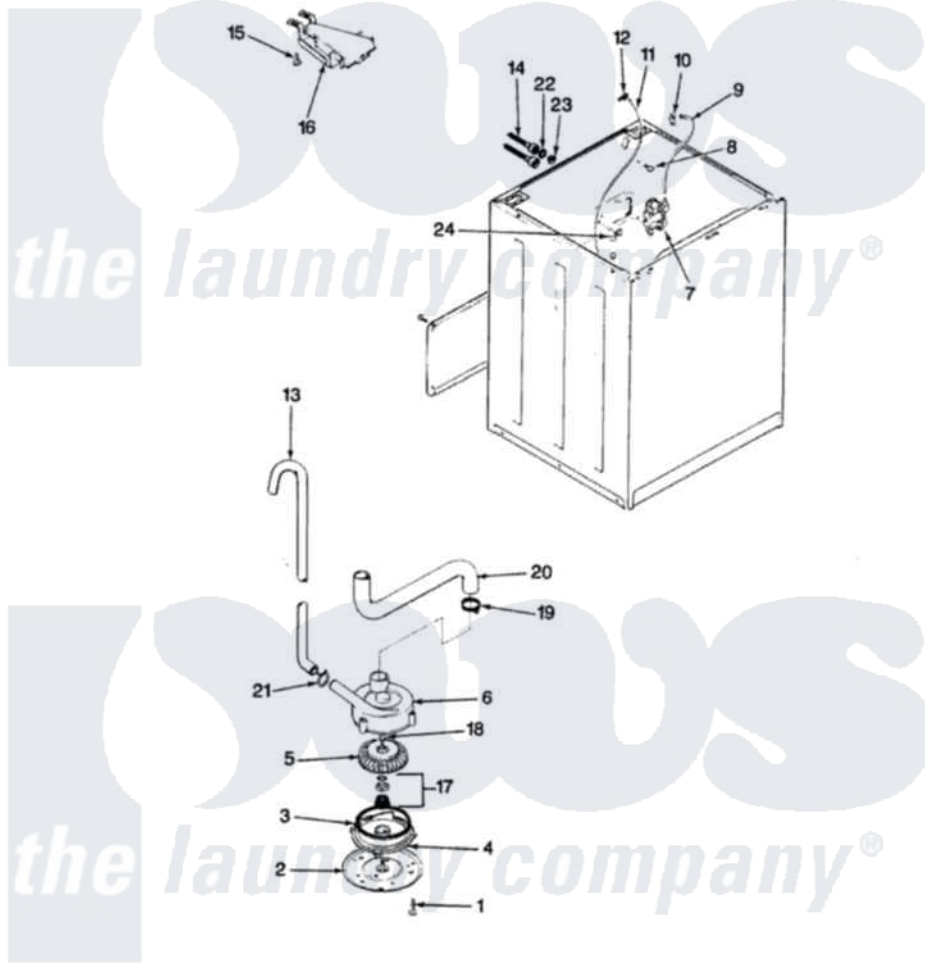

Magic Chef W20HY3S 10 - WATER CARRYING\PUMP

SECTION: WATER CARRYING & PUMP ASSEMBLY
 MODEL: W20HN-3S

Issue Date: 4/91

Magic Chef [Residential Magic Chef W20HY3S Washer Parts](#) Parts Diagram 10 - WATER CARRYING\PUMP
 Click on the part number to view part

Item	Original Part Number	Replaced By	Status	Part Description
1	25-7405	3196164		Screw
2	33-6035		Not Available	PLATE & PULLEY ASSY.
3	33-6032			Gasket
4	35-2058			Base, Pump
5	35-2057	35-6465		Pump Assem
6	35-2099	35-6465		Pump Assem
"	35-2056		Not Available	HOUSING, PUMP
7	25-7220			Clip, Cabinet Top
"	35-2374	35-2374N		Valve, Water
8	25-7867	596669		Clamp, Manifold
9	35-2378	12002749		Hose, Flume Kit
10	25-7867	596669		Clamp, Manifold
11	35-2261		Not Available	PAD, PRESSURE SWITCH HOSE
"	35-2322	21001748		Hose, Pressure Switch
12	33-6099			Clamp
13	33-9436	211704		Hose, Drain

14	33-7046	89503	Hose-Inlet
"	35-0873	76313	Hosefill
15	25-3092	90767	Screw, 8A X 3/8 HeX Washer Head Tapping
16	35-2051	21001760	Flume Assembly / Water Diverter
17	35-0707		Seal, Seat And "O" Ring
18	25-7894	W10001180	Screw
19	25-6069	Not Available	CORBIN CLAMP
20	35-2131	Not Available	HOSE, SUMP TO PUMP
21	25-7080	285655	Clamp, Hose
22	25-7048		Washer
23	33-7313	33-4264N	Strainer And Washer Kit
24	25-7796	596669	Clamp, Manifold